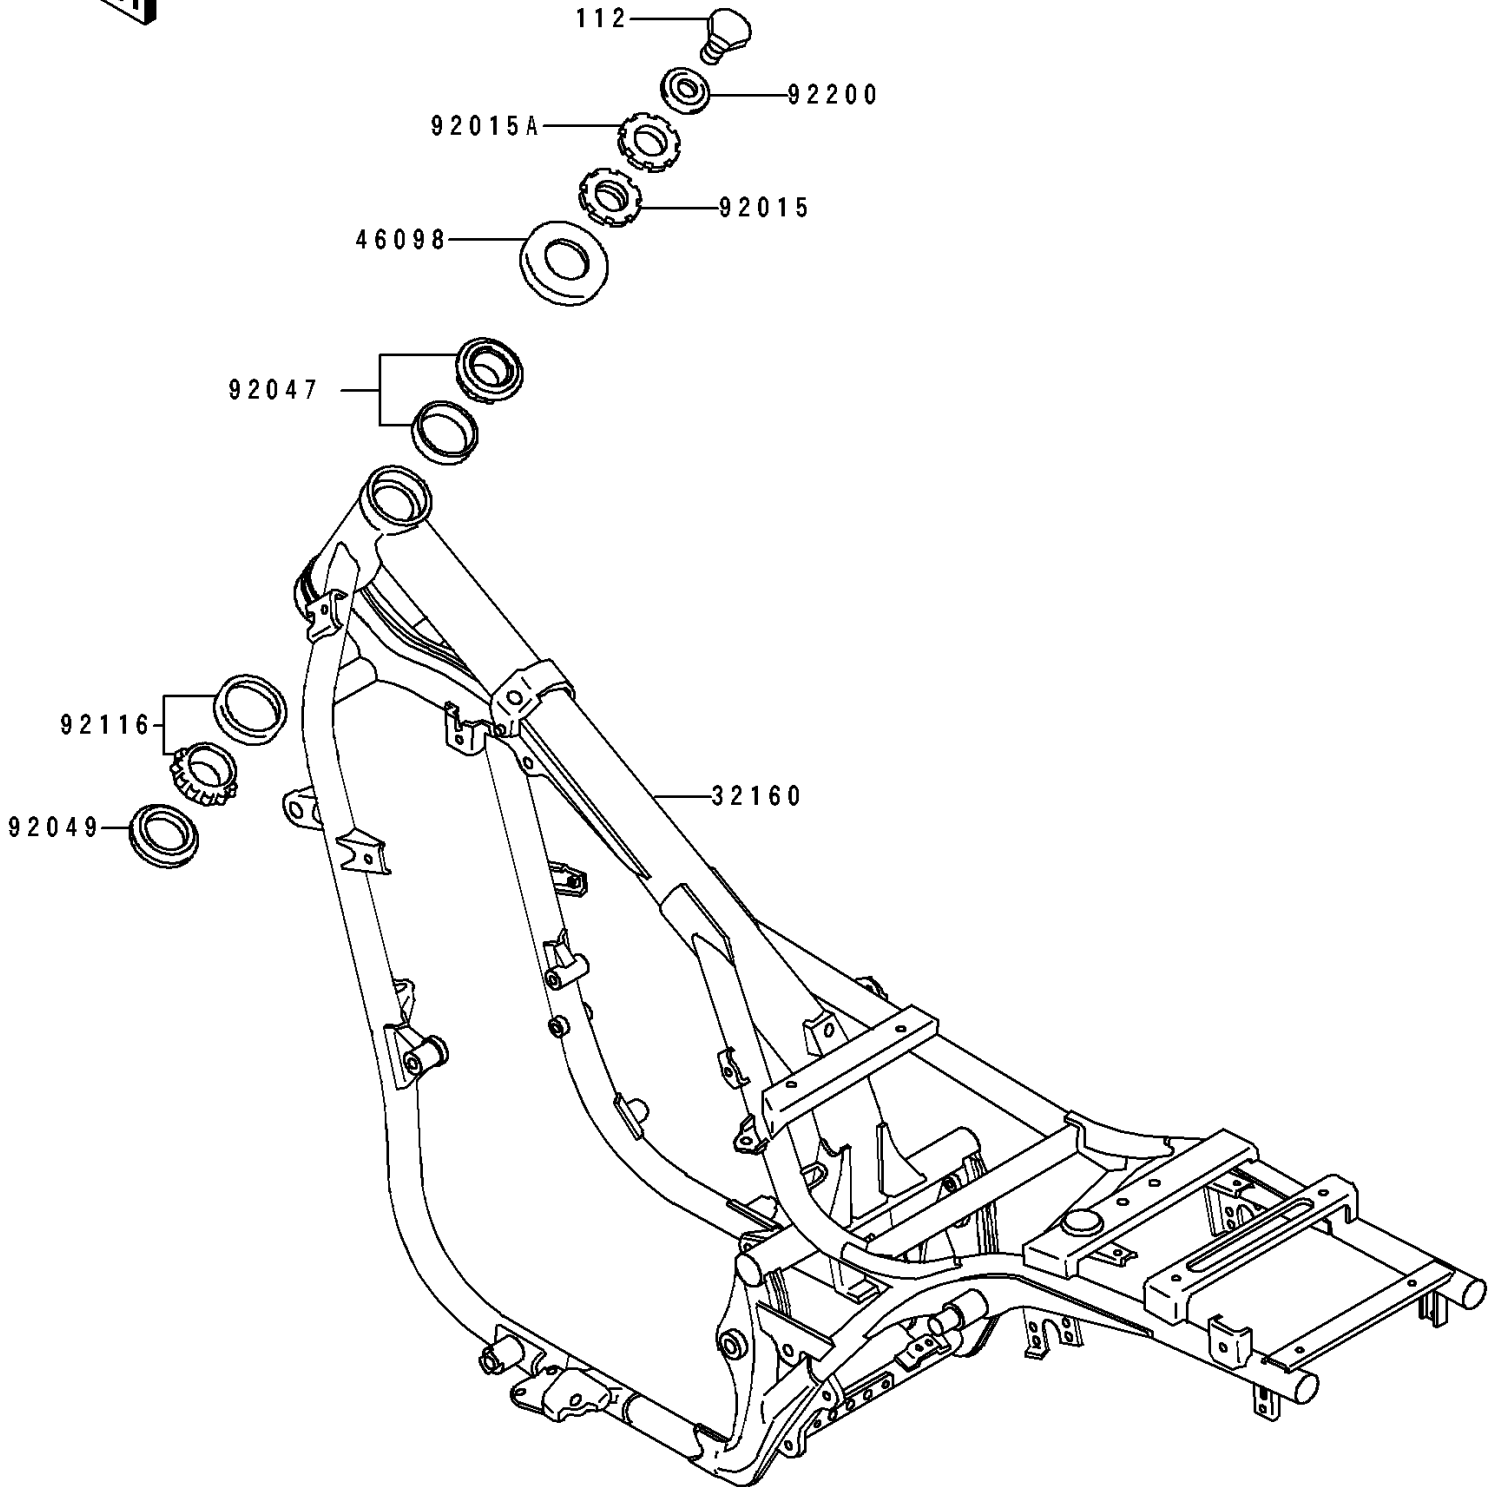

# 1995 Vulcan 500 PARTS DIAGRAM

Frame

F2120

## 1995 Vulcan 500 PARTS LIST

### Frame

ITEM NAME	PART NUMBER	QUANTITY
FRAME-COMP (Ref # 32160)	32160-1107	1
CAP,STEERING STEM (Ref # 46098)	46098-017	1
NUT,25MM,T=10 (Ref # 92015)	92015-1377	1
NUT,25MM,T=6 (Ref # 92015A)	92015-1378	1
RACE,ROLLER,32005JR RS (Ref # 92047)	92047-017	1
SEAL-OIL,XMHE36X52X4J (Ref # 92049)	92049-1162	1
BEARING-ROLLER,HR320/28XJ (Ref # 92116)	92116-1009	1
WASHER (Ref # 92200)	92200-1140	1
BOLT-UPSET (Ref # 112)	112G1425	1