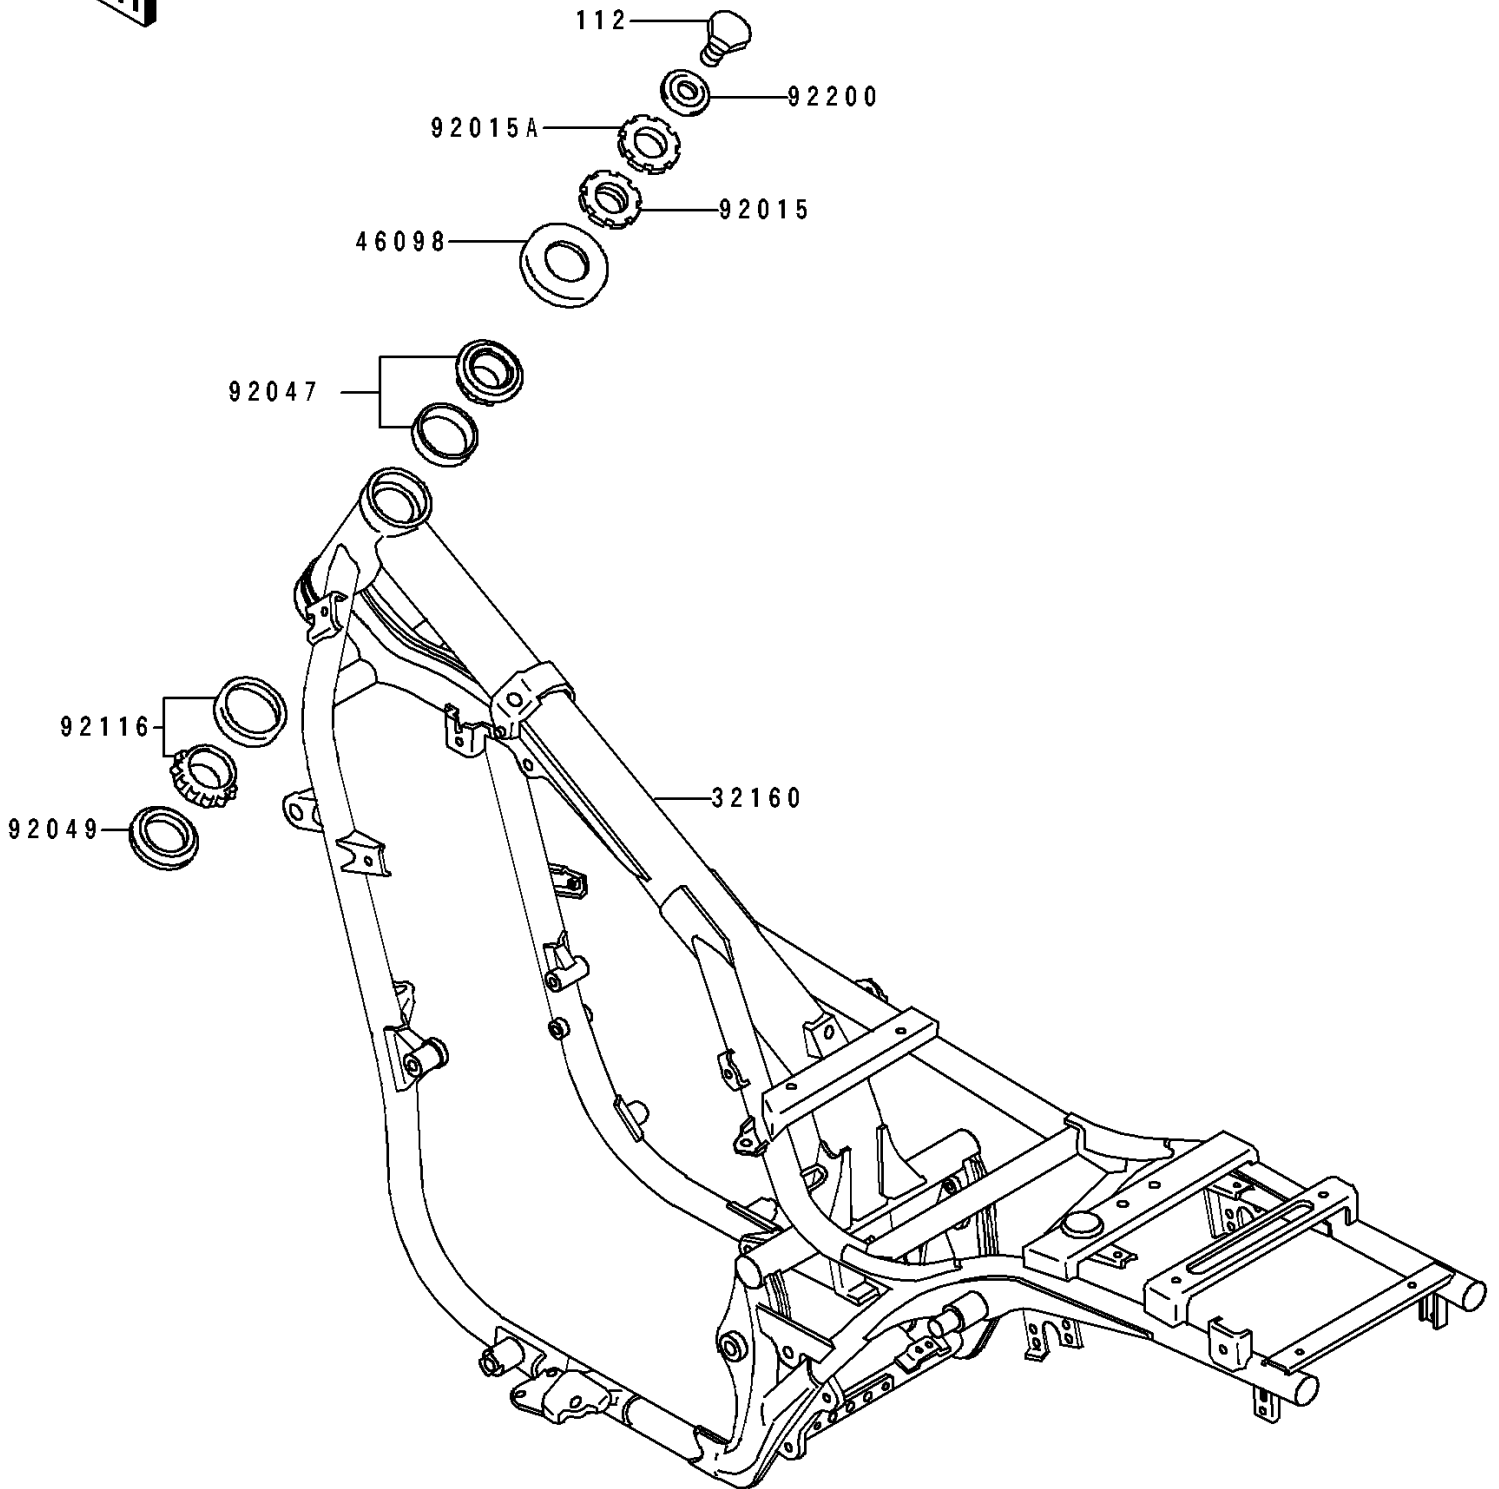

1996 Vulcan 500 PARTS DIAGRAM

Frame

F2120

1996 Vulcan 500 PARTS LIST

Frame

| ITEM NAME | PART NUMBER | QUANTITY |
|---|-------------|----------|
| FRAME-COMP (Ref # 32160) | 32160-1107 | 1 |
| CAP,STEERING STEM (Ref # 46098) | 46098-017 | 1 |
| NUT,25MM,T=10 (Ref # 92015) | 92015-1377 | 1 |
| NUT,25MM,T=6 (Ref # 92015A) | 92015-1378 | 1 |
| RACE,ROLLER,32005JR RS (Ref # 92047) | 92047-017 | 1 |
| SEAL-OIL,XMHE36X52X4J (Ref # 92049) | 92049-1162 | 1 |
| BEARING-ROLLER,HR320/28XJ (Ref # 92116) | 92116-1009 | 1 |
| WASHER (Ref # 92200) | 92200-1140 | 1 |
| BOLT-UPSET (Ref # 112) | 112G1425 | 1 |