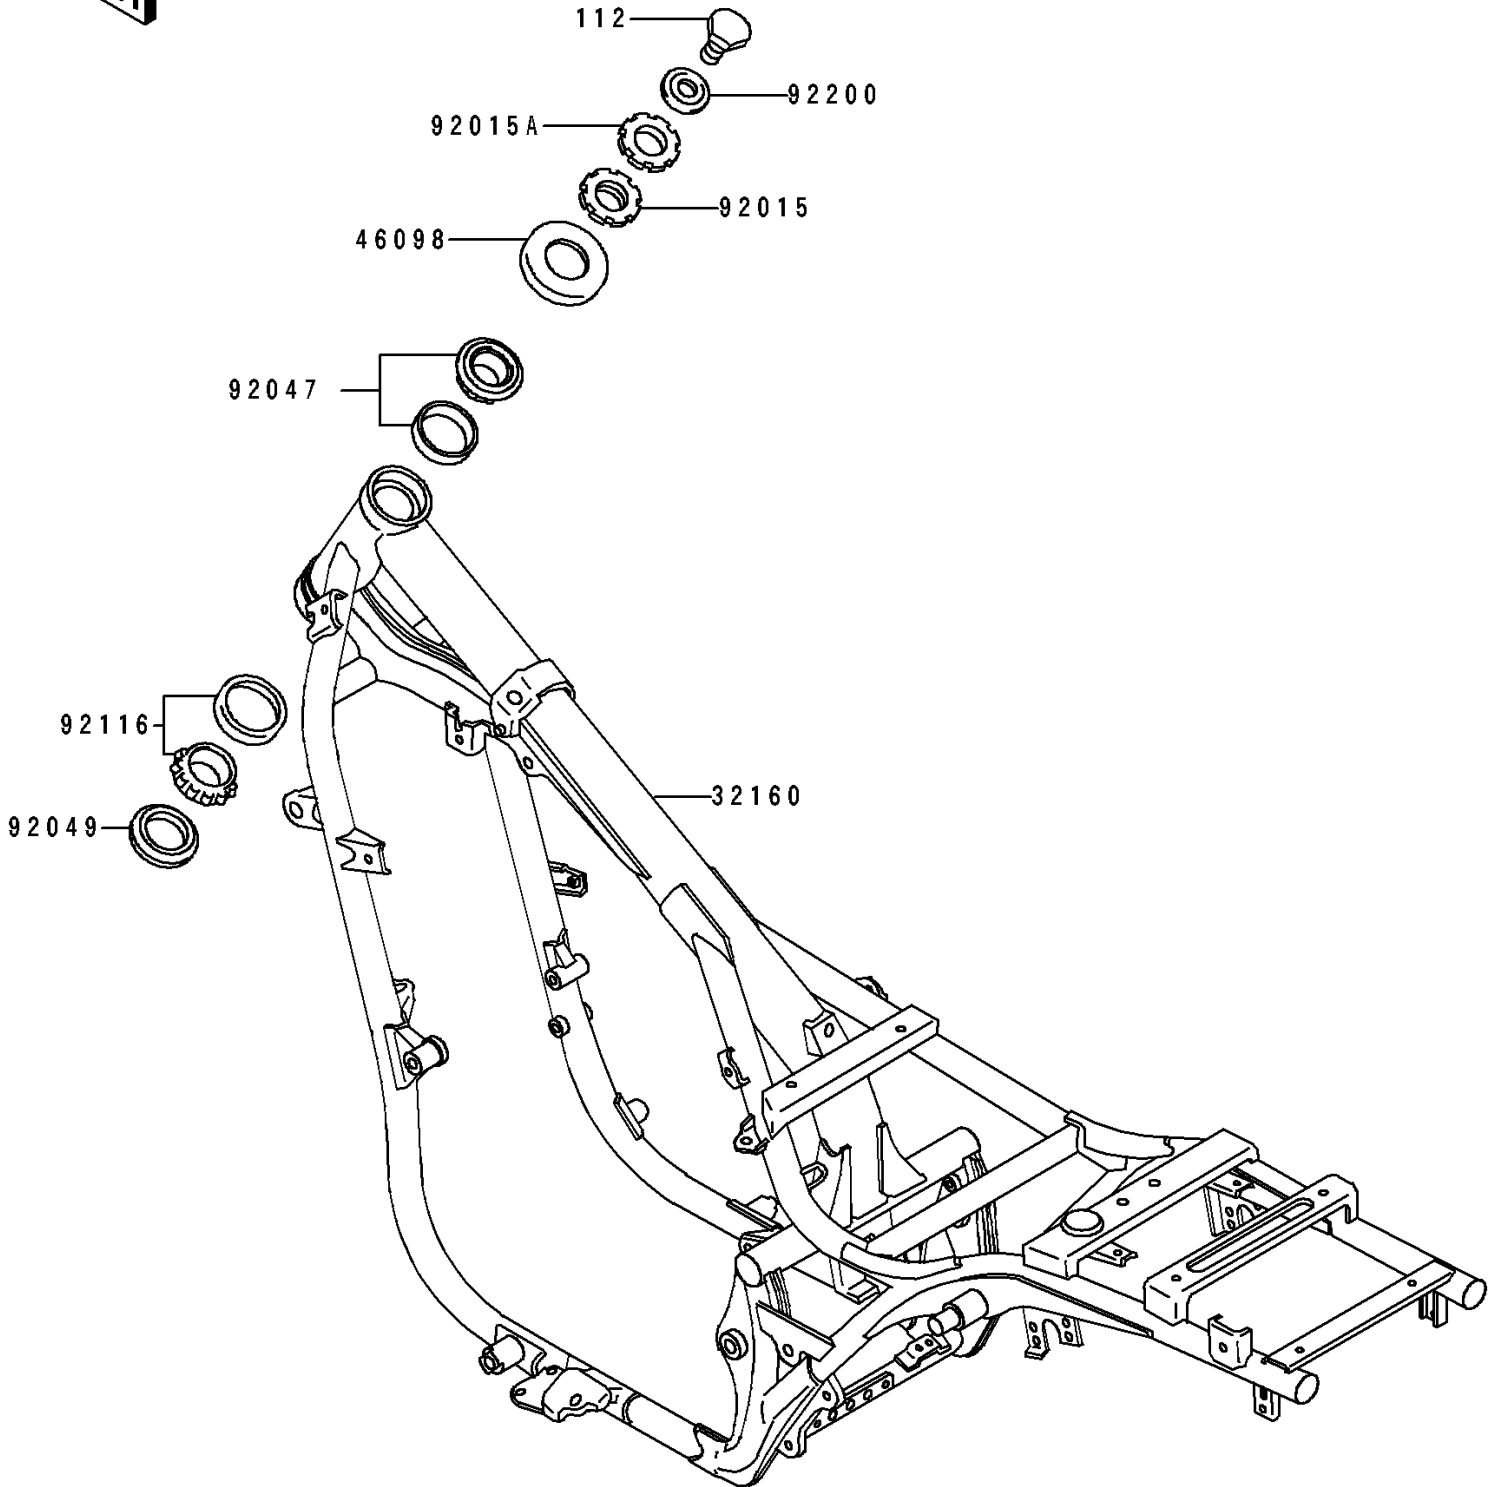

1996 Vulcan 500 PARTS DIAGRAM

Frame

F2120

1996 Vulcan 500 PARTS LIST

Frame

ITEM NAME	PART NUMBER	QUANTITY
FRAME-COMP (Ref # 32160)	32160-1107	1
CAP,STEERING STEM (Ref # 46098)	46098-017	1
NUT,25MM,T=10 (Ref # 92015)	92015-1377	1
NUT,25MM,T=6 (Ref # 92015A)	92015-1378	1
RACE,ROLLER,32005JR RS (Ref # 92047)	92047-017	1
SEAL-OIL,XMHE36X52X4J (Ref # 92049)	92049-1162	1
BEARING-ROLLER,HR320/28XJ (Ref # 92116)	92116-1009	1
WASHER (Ref # 92200)	92200-1140	1
BOLT-UPSET (Ref # 112)	112G1425	1