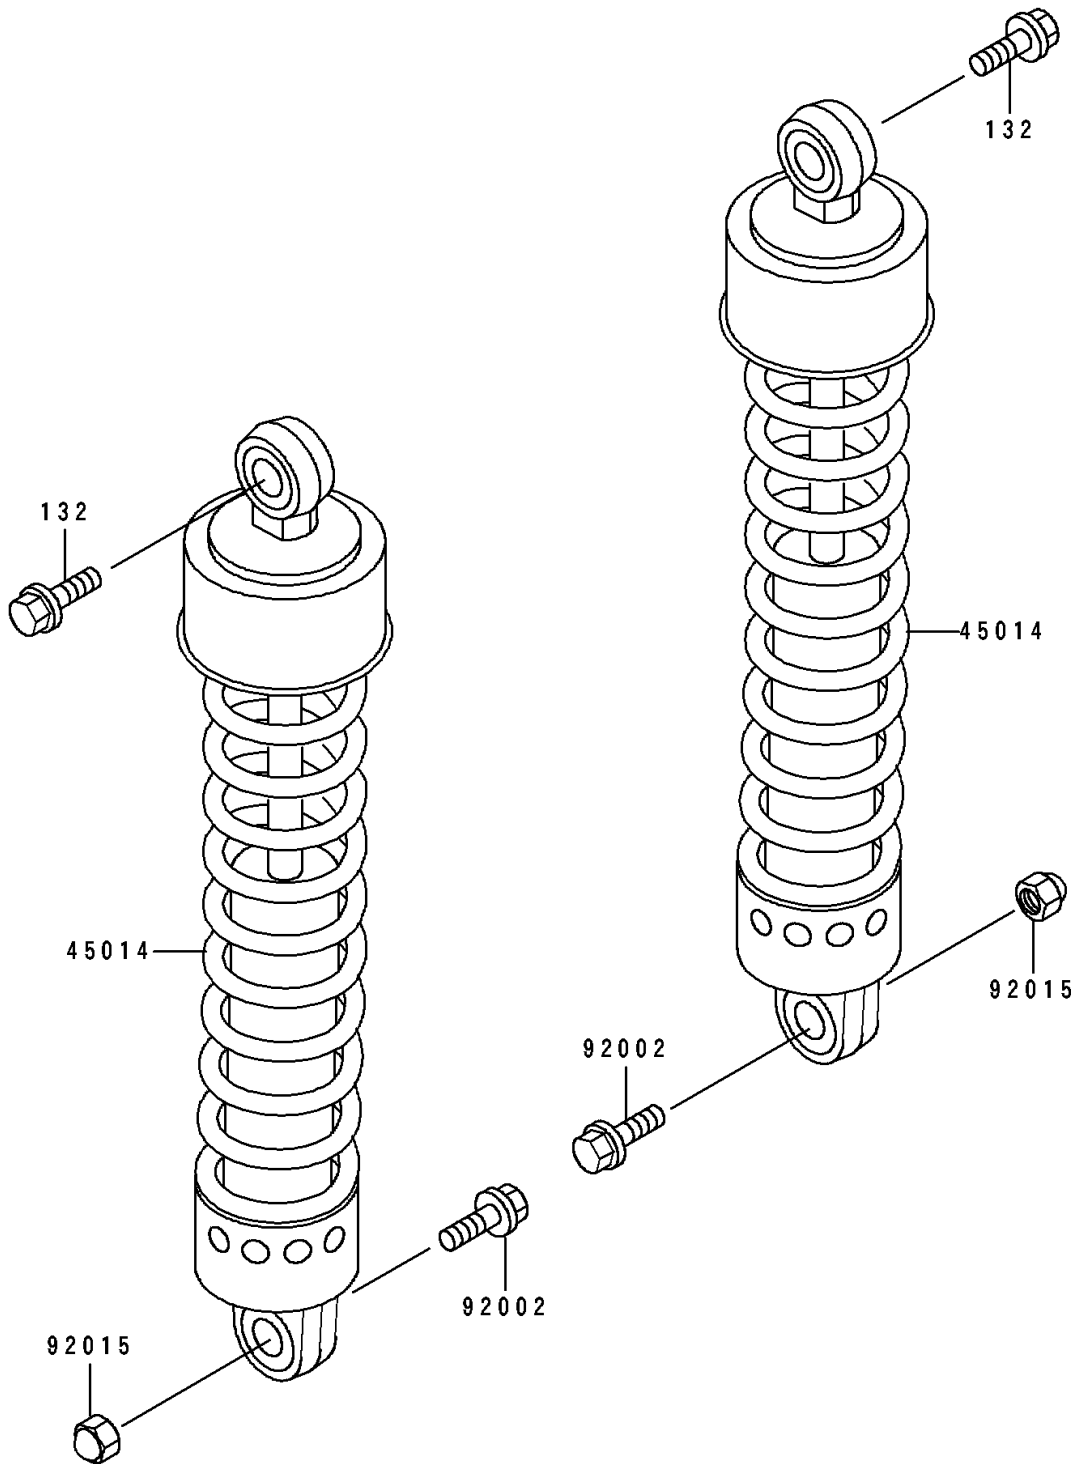

1995 Vulcan 500 PARTS DIAGRAM

Suspension/Shock Absorber

F2151

1995 Vulcan 500 PARTS LIST

Suspension/Shock Absorber

ITEM NAME	PART NUMBER	QUANTITY
SHOCKABSORBER (Ref # 45014)	45014-1468	2
BOLT,FLANGED,10X37 (Ref # 92002)	92002-1578	2
NUT,10MM (Ref # 92015)	92015-1649	2
BOLT-FLANGED-SMALL (Ref # 132)	132E0814	2