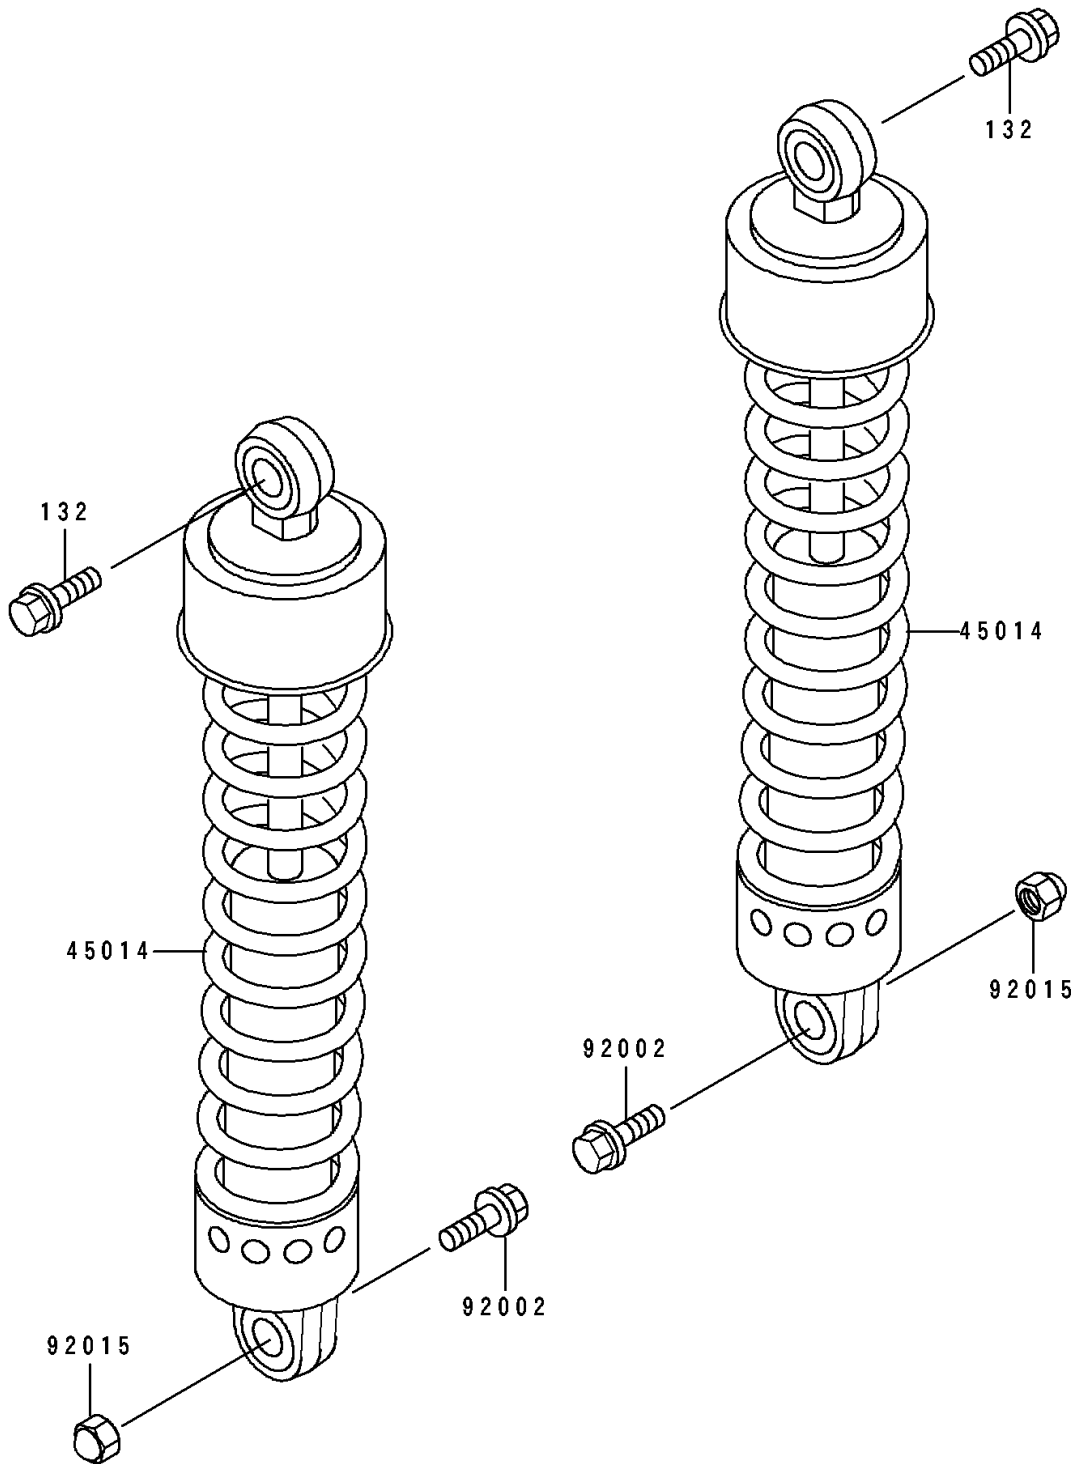

1996 Vulcan 500 PARTS DIAGRAM

Suspension/Shock Absorber

F2151

1996 Vulcan 500 PARTS LIST

Suspension/Shock Absorber

ITEM NAME	PART NUMBER	QUANTITY
SHOCKABSORBER (Ref # 45014)	45014-1468	2
BOLT,FLANGED,10X37 (Ref # 92002)	92002-1578	2
NUT,10MM (Ref # 92015)	92015-1649	2
BOLT-FLANGED-SMALL (Ref # 132)	132E0814	2