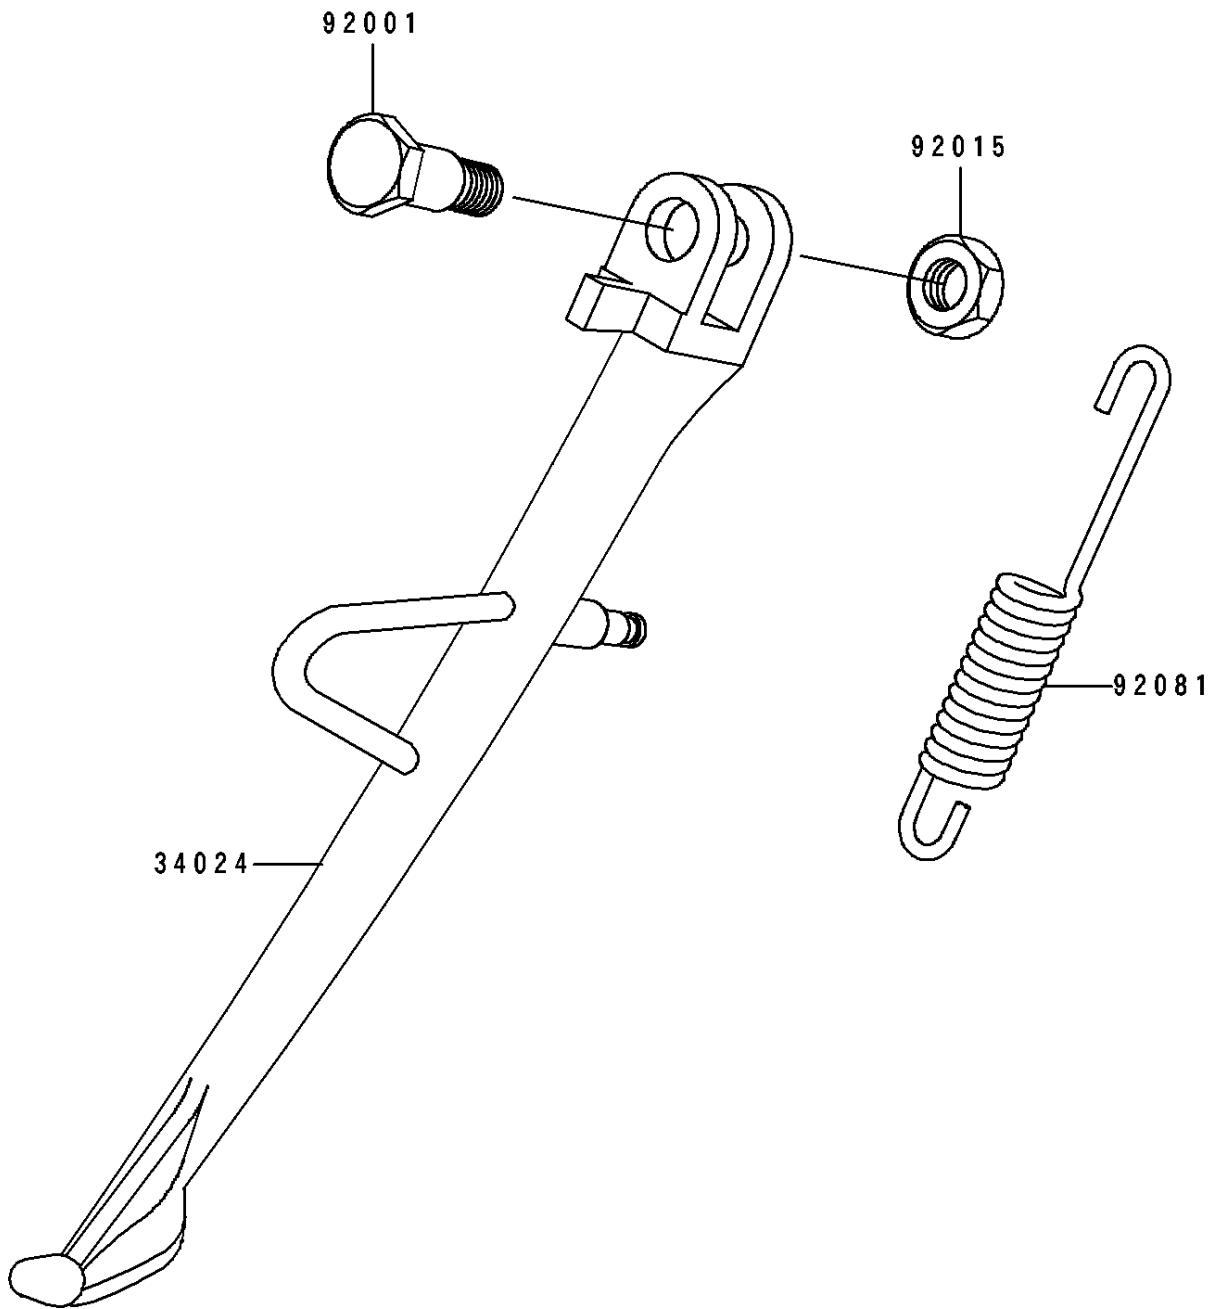

# 1995 Vulcan 500 PARTS DIAGRAM

Stand(s)

F2190

# 1995 Vulcan 500 PARTS LIST

Stand(s)

ITEM NAME	PART NUMBER	QUANTITY
STAND-SIDE (Ref # 34024)	34024-1220	1
BOLT,SIDE STAND,BLACK (Ref # 92001)	92001-1543	1
NUT,LOCK,10MM,BLACK (Ref # 92015)	92015-1188	1
SPRING,SIDE STAND (Ref # 92081)	92081-1727	1