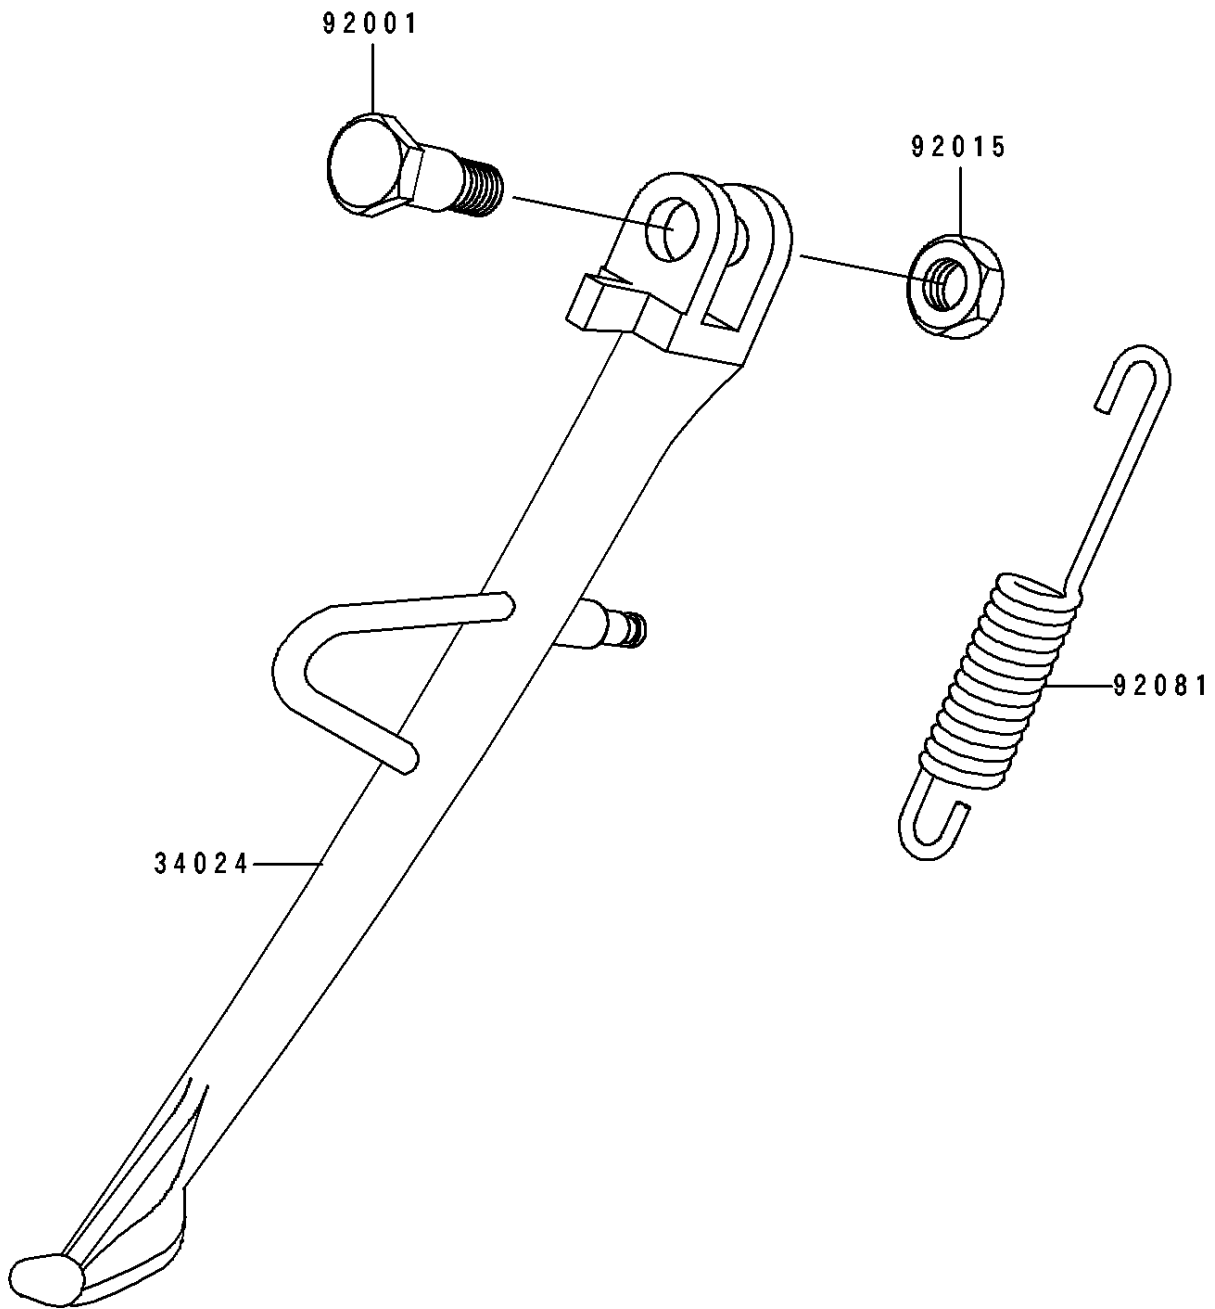

1996 Vulcan 500 PARTS DIAGRAM

Stand(s)

F2190

1996 Vulcan 500 PARTS LIST

Stand(s)

ITEM NAME	PART NUMBER	QUANTITY
STAND-SIDE (Ref # 34024)	34024-1220	1
BOLT,SIDE STAND,BLACK (Ref # 92001)	92001-1543	1
NUT,LOCK,10MM,BLACK (Ref # 92015)	92015-1188	1
SPRING,SIDE STAND (Ref # 92081)	92081-1727	1