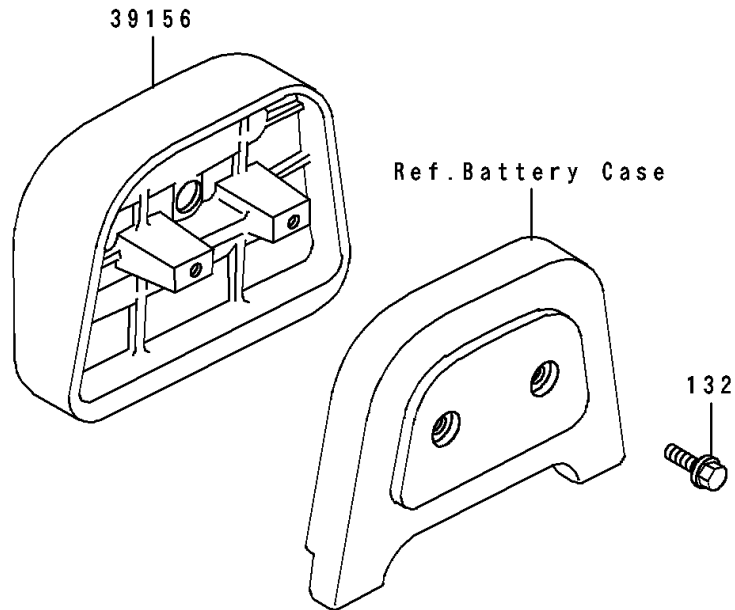

1995 Vulcan 500 PARTS DIAGRAM

Seat

F2510

1995 Vulcan 500 PARTS LIST

Seat

ITEM NAME	PART NUMBER	QUANTITY
PAD,BACK REST,BLACK (Ref # 39156)	39156-1154-MA	1
SEAT-ASSY,DUAL,BLACK (Ref # 53001)	53001-1597-MA	1
LEATHER,SEAT,BLACK (Ref # 53003A)	53003-1241-MA	1
BOLT-FLANGED-SMALL (Ref # 132)	132H0616	2