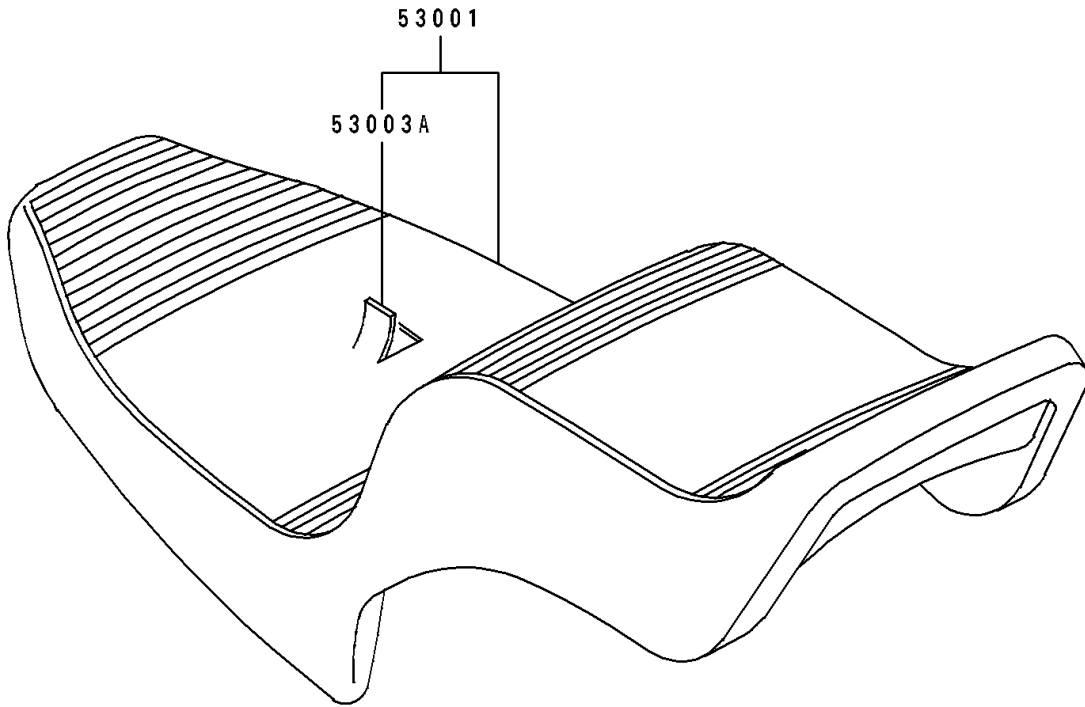

1995 Vulcan 500 PARTS DIAGRAM

Seat

F2510

1995 Vulcan 500 PARTS LIST

Seat

ITEM NAME	PART NUMBER	QUANTITY
PAD,BACK REST,BLACK (Ref # 39156)	39156-1154-MA	1
SEAT-ASSY,DUAL,BLACK (Ref # 53001)	53001-1597-MA	1
LEATHER,SEAT,BLACK (Ref # 53003A)	53003-1241-MA	1
BOLT-FLANGED-SMALL (Ref # 132)	132H0616	2