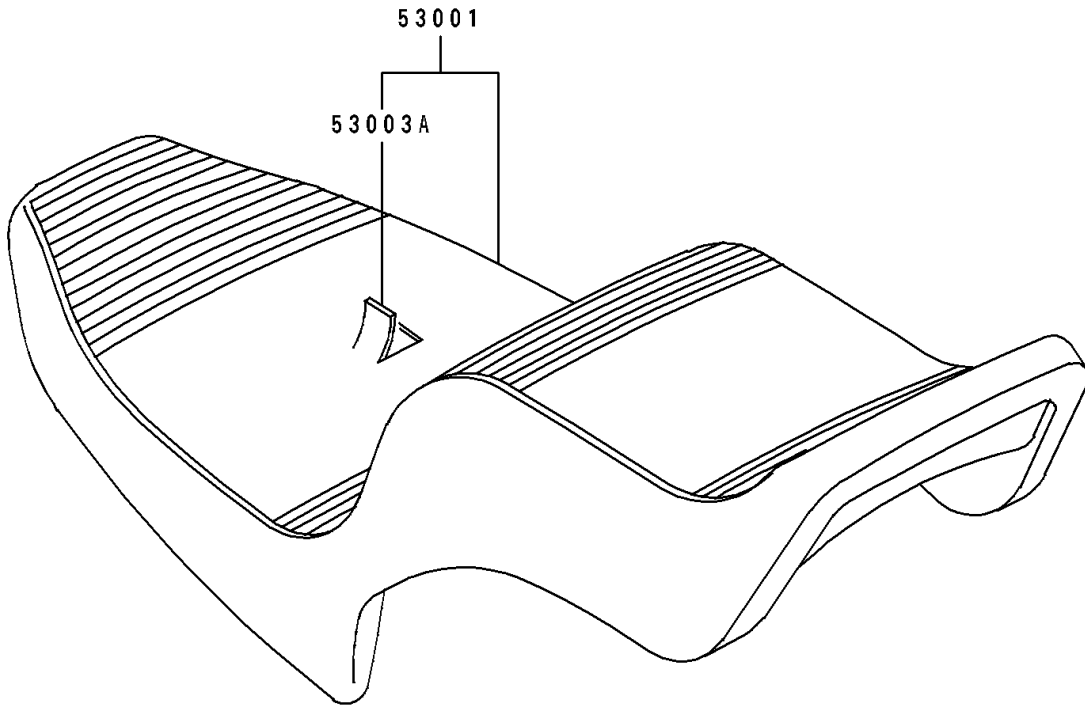

1996 Vulcan 500 PARTS DIAGRAM

Seat

F2510

1996 Vulcan 500 PARTS LIST

Seat

ITEM NAME	PART NUMBER	QUANTITY
PAD,BACK REST,BLACK (Ref # 39156)	39156-1154-MA	1
SEAT-ASSY,DUAL,BLACK (Ref # 53001)	53001-1597-MA	1
LEATHER,SEAT,BLACK (Ref # 53003A)	53003-1241-MA	1
BOLT-FLANGED-SMALL (Ref # 132)	132H0616	2