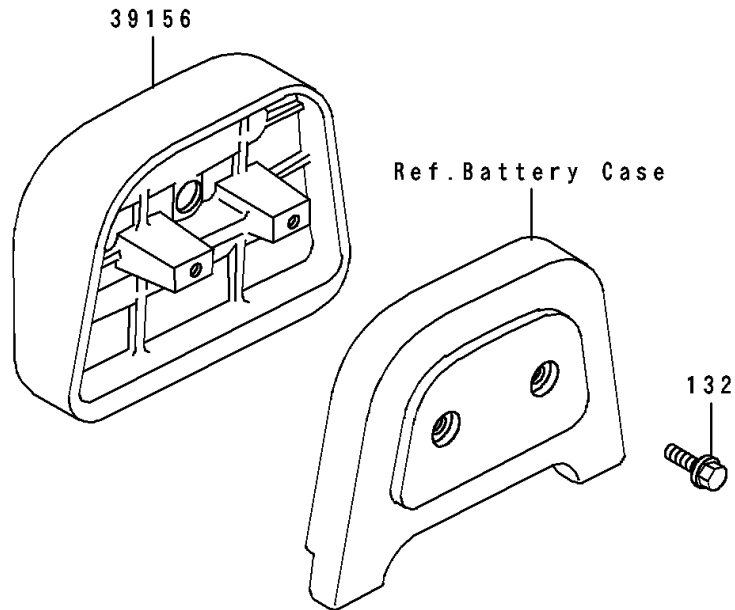

1996 Vulcan 500 PARTS DIAGRAM

Seat

F2510

1996 Vulcan 500 PARTS LIST

Seat

ITEM NAME	PART NUMBER	QUANTITY
PAD,BACK REST,BLACK (Ref # 39156)	39156-1154-MA	1
SEAT-ASSY,DUAL,BLACK (Ref # 53001)	53001-1597-MA	1
LEATHER,SEAT,BLACK (Ref # 53003A)	53003-1241-MA	1
BOLT-FLANGED-SMALL (Ref # 132)	132H0616	2