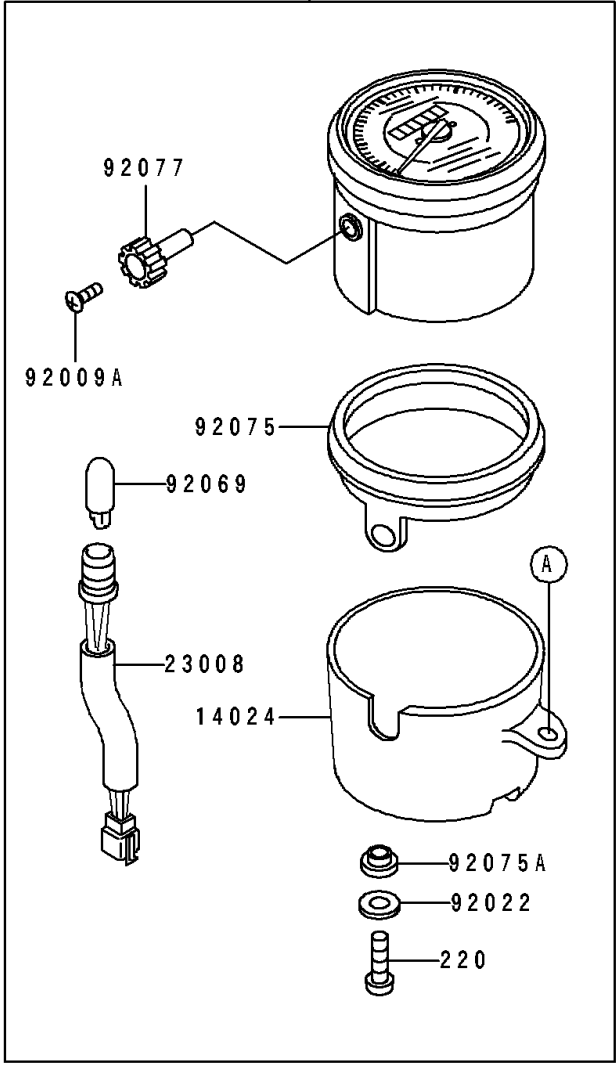

1996 Vulcan 500 PARTS DIAGRAM

Meter(s)

F2530

25001/A

1996 Vulcan 500 PARTS LIST

Meter(s)

ITEM NAME	PART NUMBER	QUANTITY
COVER,SPEEDOMETER (Ref # 14024)	14024-1096	1
COVER,PILOT BOX,UPP (Ref # 14024A)	14024-1883	1
COVER,PILOT BOX,INNER (Ref # 14024B)	14024-1884	1
COVER,PILOT BOX,LWR (Ref # 14024C)	14024-1885	1
COVER,PILOT BOX,INNER (Ref # 14024D)	14024-1886	1
SOCKET-ASSY,SPEEDOMETER (Ref # 23008)	23008-1356	1
SOCKET-ASSY,PILOT BOX (Ref # 23008A)	23008-1418	1
METER-ASSY,SPEED,MPH (Ref # 25001)	25001-1704	1
BOLT,6X20 (Ref # 92001)	92001-1460	2
SCREW,TAPPING,4X16 (Ref # 92009)	92009-1163	2
SCREW,2X6,BLACK (Ref # 92009A)	92009-1172	1
SCREW,TAPPING,4X16 (Ref # 92009B)	92009-1601	1
WASHER,4.5X10X0.8 (Ref # 92022)	92022-1822	2
BULB,12V 3.4W (Ref # 92069)	92069-1007	5
BULB,12V 1.7W (Ref # 92069A)	92069-1059	2
DAMPER,SHOCK,METER (Ref # 92075)	92075-1751	1
DAMPER,METER FITTING (Ref # 92075A)	92075-1753	2
KNOB,METER (Ref # 92077)	92077-1059	1
SCREW-PAN-CROS (Ref # 220)	220E0408	2