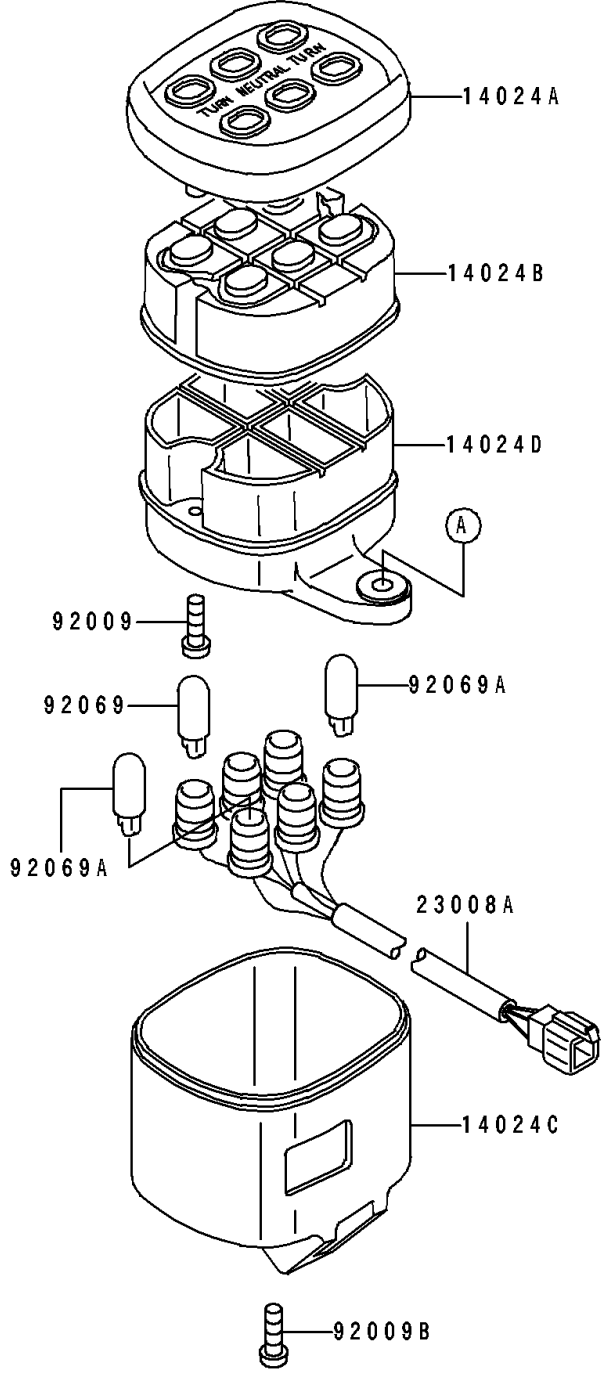

1996 Vulcan 500 PARTS DIAGRAM

Meter(s)

F2530

25001/A

1996 Vulcan 500 PARTS LIST

Meter(s)

ITEM NAME	PART NUMBER	QUANTITY
COVER,SPEEDOMETER (Ref # 14024)	14024-1096	1
COVER,PILOT BOX,UPP (Ref # 14024A)	14024-1883	1
COVER,PILOT BOX,INNER (Ref # 14024B)	14024-1884	1
COVER,PILOT BOX,LWR (Ref # 14024C)	14024-1885	1
COVER,PILOT BOX,INNER (Ref # 14024D)	14024-1886	1
SOCKET-ASSY,SPEEDOMETER (Ref # 23008)	23008-1356	1
SOCKET-ASSY,PILOT BOX (Ref # 23008A)	23008-1418	1
METER-ASSY,SPEED,MPH (Ref # 25001)	25001-1704	1
BOLT,6X20 (Ref # 92001)	92001-1460	2
SCREW,TAPPING,4X16 (Ref # 92009)	92009-1163	2
SCREW,2X6,BLACK (Ref # 92009A)	92009-1172	1
SCREW,TAPPING,4X16 (Ref # 92009B)	92009-1601	1
WASHER,4.5X10X0.8 (Ref # 92022)	92022-1822	2
BULB,12V 3.4W (Ref # 92069)	92069-1007	5
BULB,12V 1.7W (Ref # 92069A)	92069-1059	2
DAMPER,SHOCK,METER (Ref # 92075)	92075-1751	1
DAMPER,METER FITTING (Ref # 92075A)	92075-1753	2
KNOB,METER (Ref # 92077)	92077-1059	1
SCREW-PAN-CROS (Ref # 220)	220E0408	2