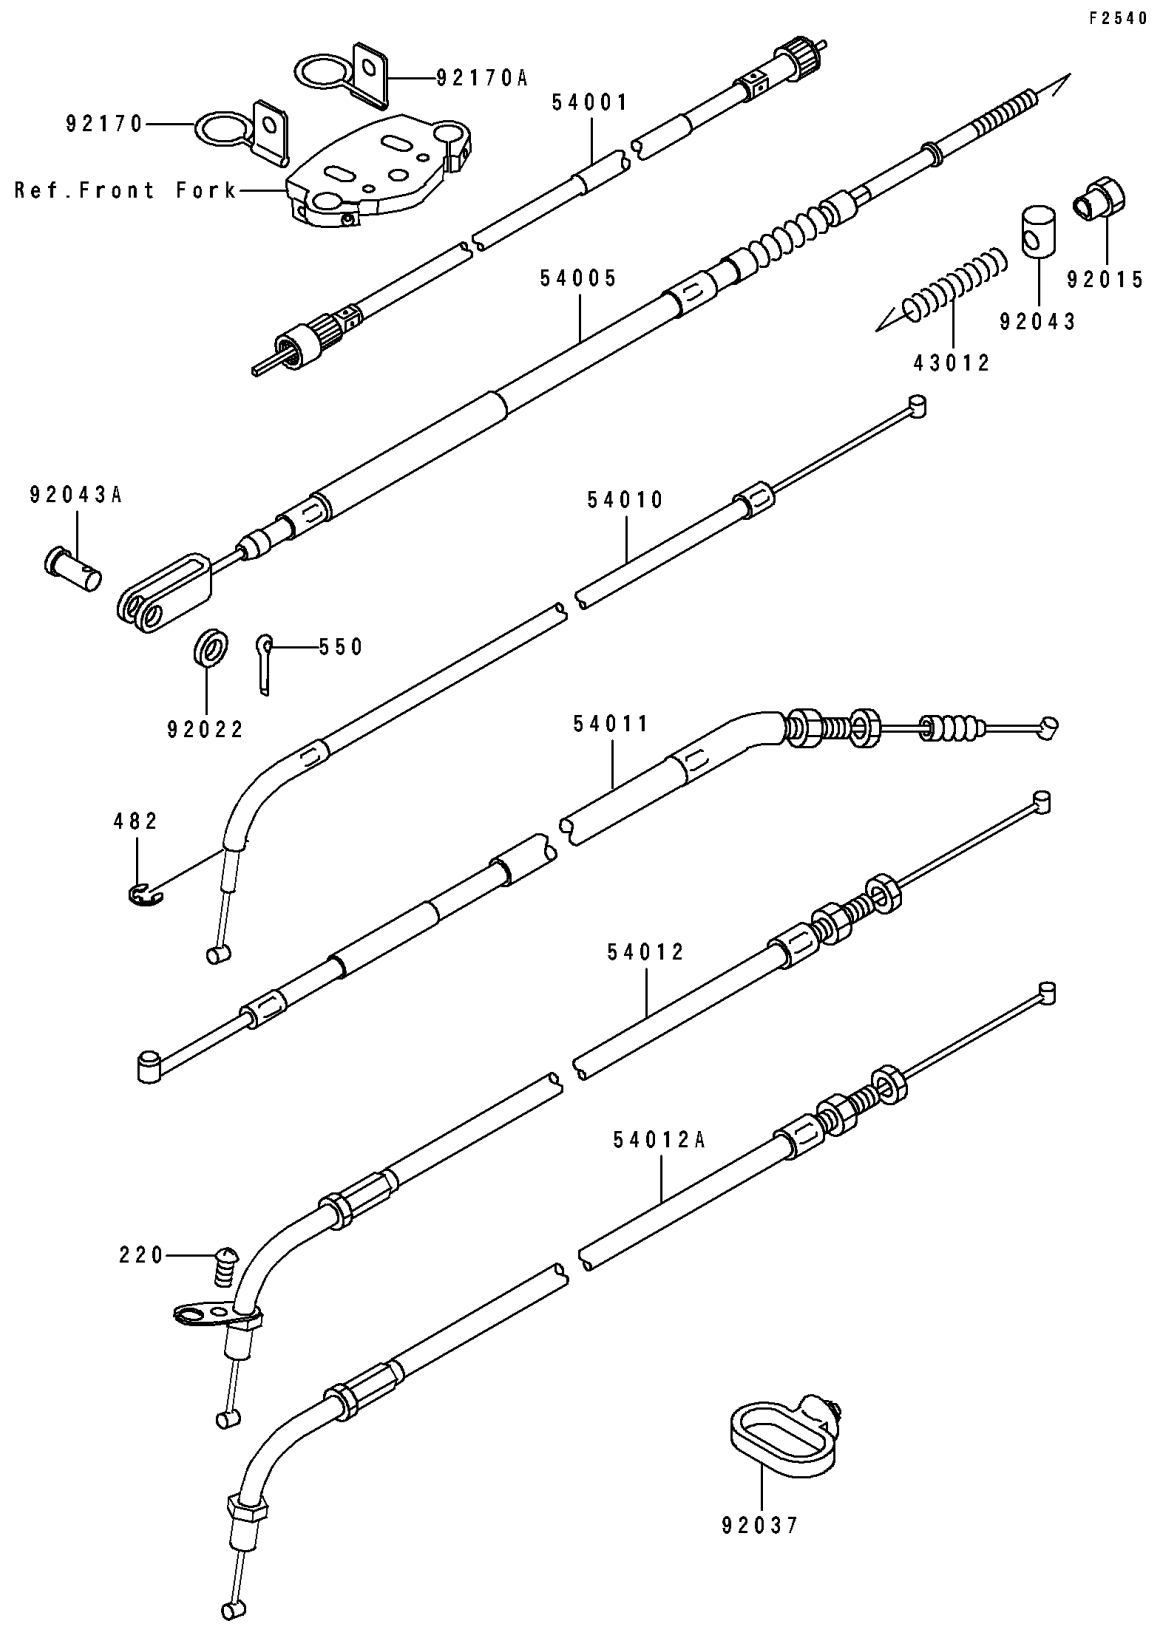

1995 Vulcan 500 PARTS DIAGRAM

Cables

1995 Vulcan 500 PARTS LIST

Cables

ITEM NAME	PART NUMBER	QUANTITY
SPRING,BRAKE ROD (Ref # 43012)	43012-001	1
CABLE-SPEEDOMETER (Ref # 54001)	54001-1113	1
CABLE-BRAKE (Ref # 54005)	54005-1165	1
CABLE,SEAT LOCK (Ref # 54010)	54010-1080	1
CABLE-CLUTCH (Ref # 54011)	54011-1298	1
CABLE-THROTTLE,CLOSING (Ref # 54012)	54012-1265	1
CABLE-THROTTLE,OPENING (Ref # 54012A)	54012-1390	1
NUT,BRAKE ROD (Ref # 92015)	92015-042	1
WASHER,8.5X16X1.2 (Ref # 92022)	92022-1582	1
CLAMP,CABLE (Ref # 92037)	92037-1459	1
PIN,BRAKE ROD (Ref # 92043)	92043-065	1
PIN,8X16 (Ref # 92043A)	92043-1013	1
CLAMP,CABLE,LH (Ref # 92170)	92170-1162	1
CLAMP,CABLE,RH (Ref # 92170A)	92170-1163	1
SCREW-PAN-CROS (Ref # 220)	220C0514	1
CIRCLIP-TYPE-E,5MM (Ref # 482)	482L5000	1
PIN-COTTER,2.0X15 (Ref # 550)	550D2015	1