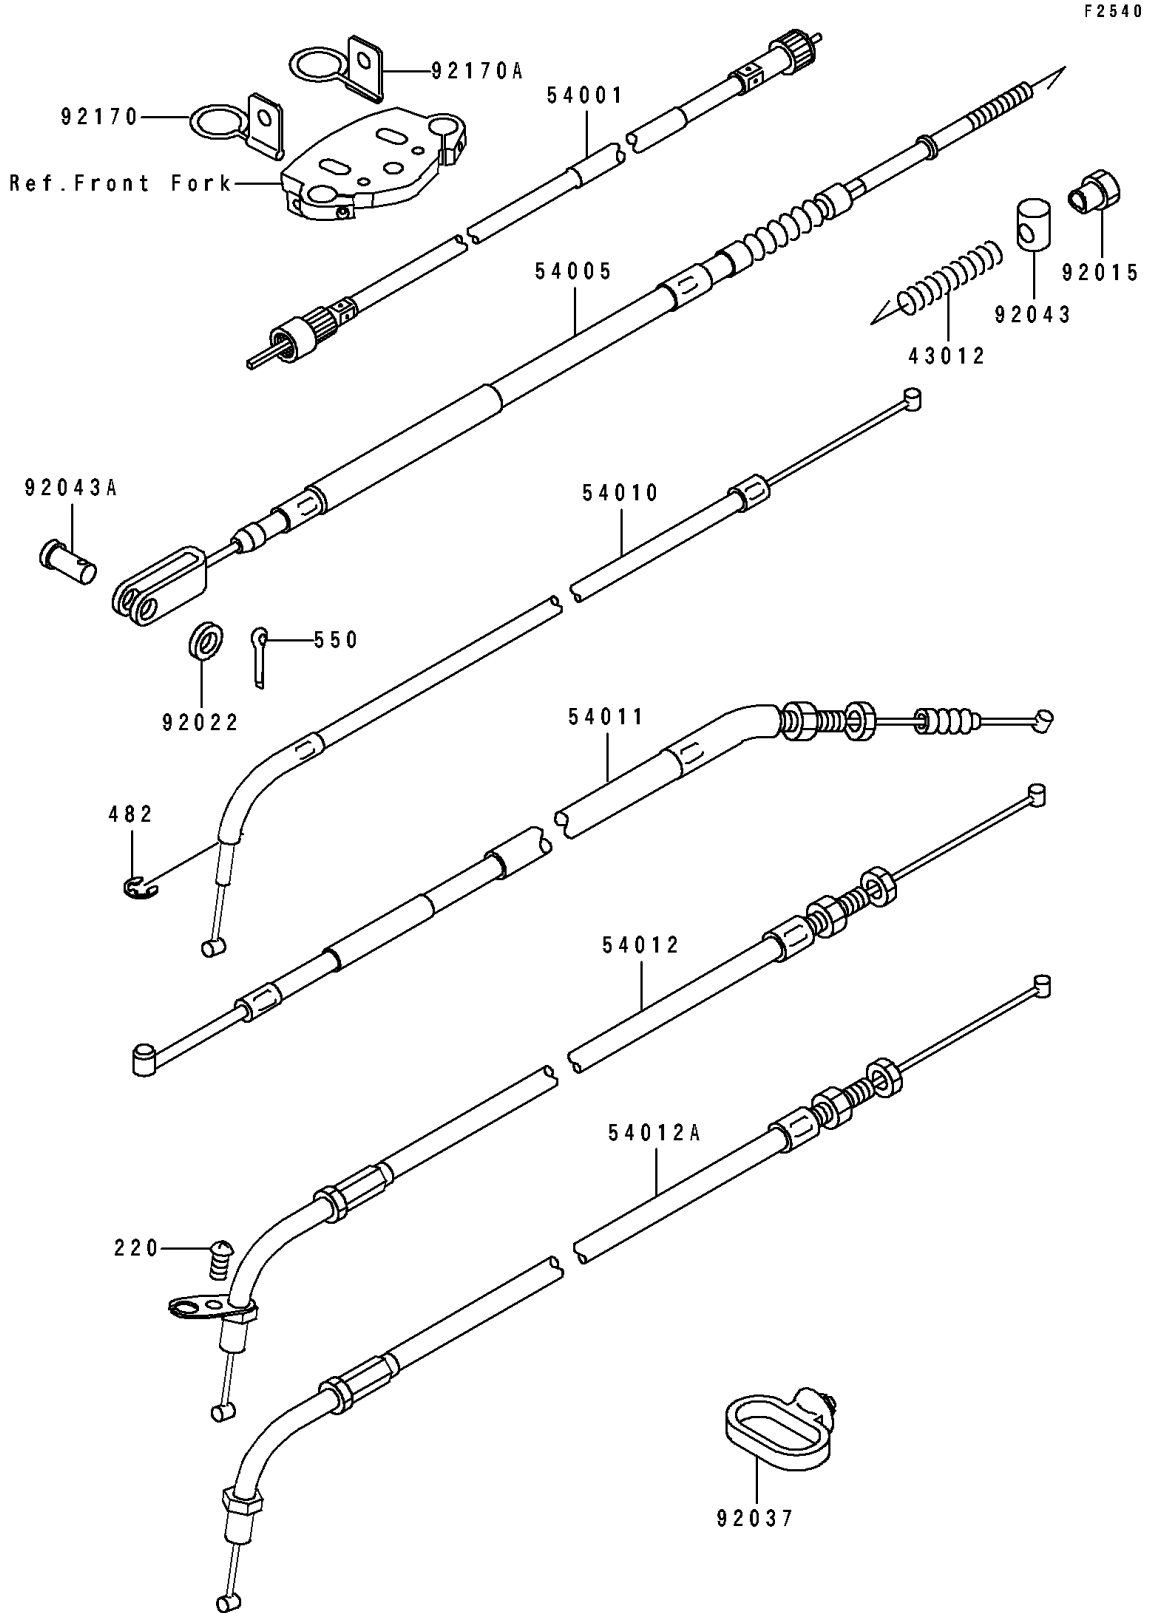

1996 Vulcan 500 PARTS DIAGRAM

Cables

1996 Vulcan 500 PARTS LIST

Cables

ITEM NAME	PART NUMBER	QUANTITY
SPRING,BRAKE ROD (Ref # 43012)	43012-001	1
CABLE-SPEEDOMETER (Ref # 54001)	54001-1113	1
CABLE-BRAKE (Ref # 54005)	54005-1165	1
CABLE,SEAT LOCK (Ref # 54010)	54010-1080	1
CABLE-CLUTCH (Ref # 54011)	54011-1298	1
CABLE-THROTTLE,CLOSING (Ref # 54012)	54012-1265	1
CABLE-THROTTLE,OPENING (Ref # 54012A)	54012-1390	1
NUT,BRAKE ROD (Ref # 92015)	92015-042	1
WASHER,8.5X16X1.2 (Ref # 92022)	92022-1582	1
CLAMP,CABLE (Ref # 92037)	92037-1459	1
PIN,BRAKE ROD (Ref # 92043)	92043-065	1
PIN,8X16 (Ref # 92043A)	92043-1013	1
CLAMP,CABLE,LH (Ref # 92170)	92170-1162	1
CLAMP,CABLE,RH (Ref # 92170A)	92170-1163	1
SCREW-PAN-CROS (Ref # 220)	220C0514	1
CIRCLIP-TYPE-E,5MM (Ref # 482)	482L5000	1
PIN-COTTER,2.0X15 (Ref # 550)	550D2015	1