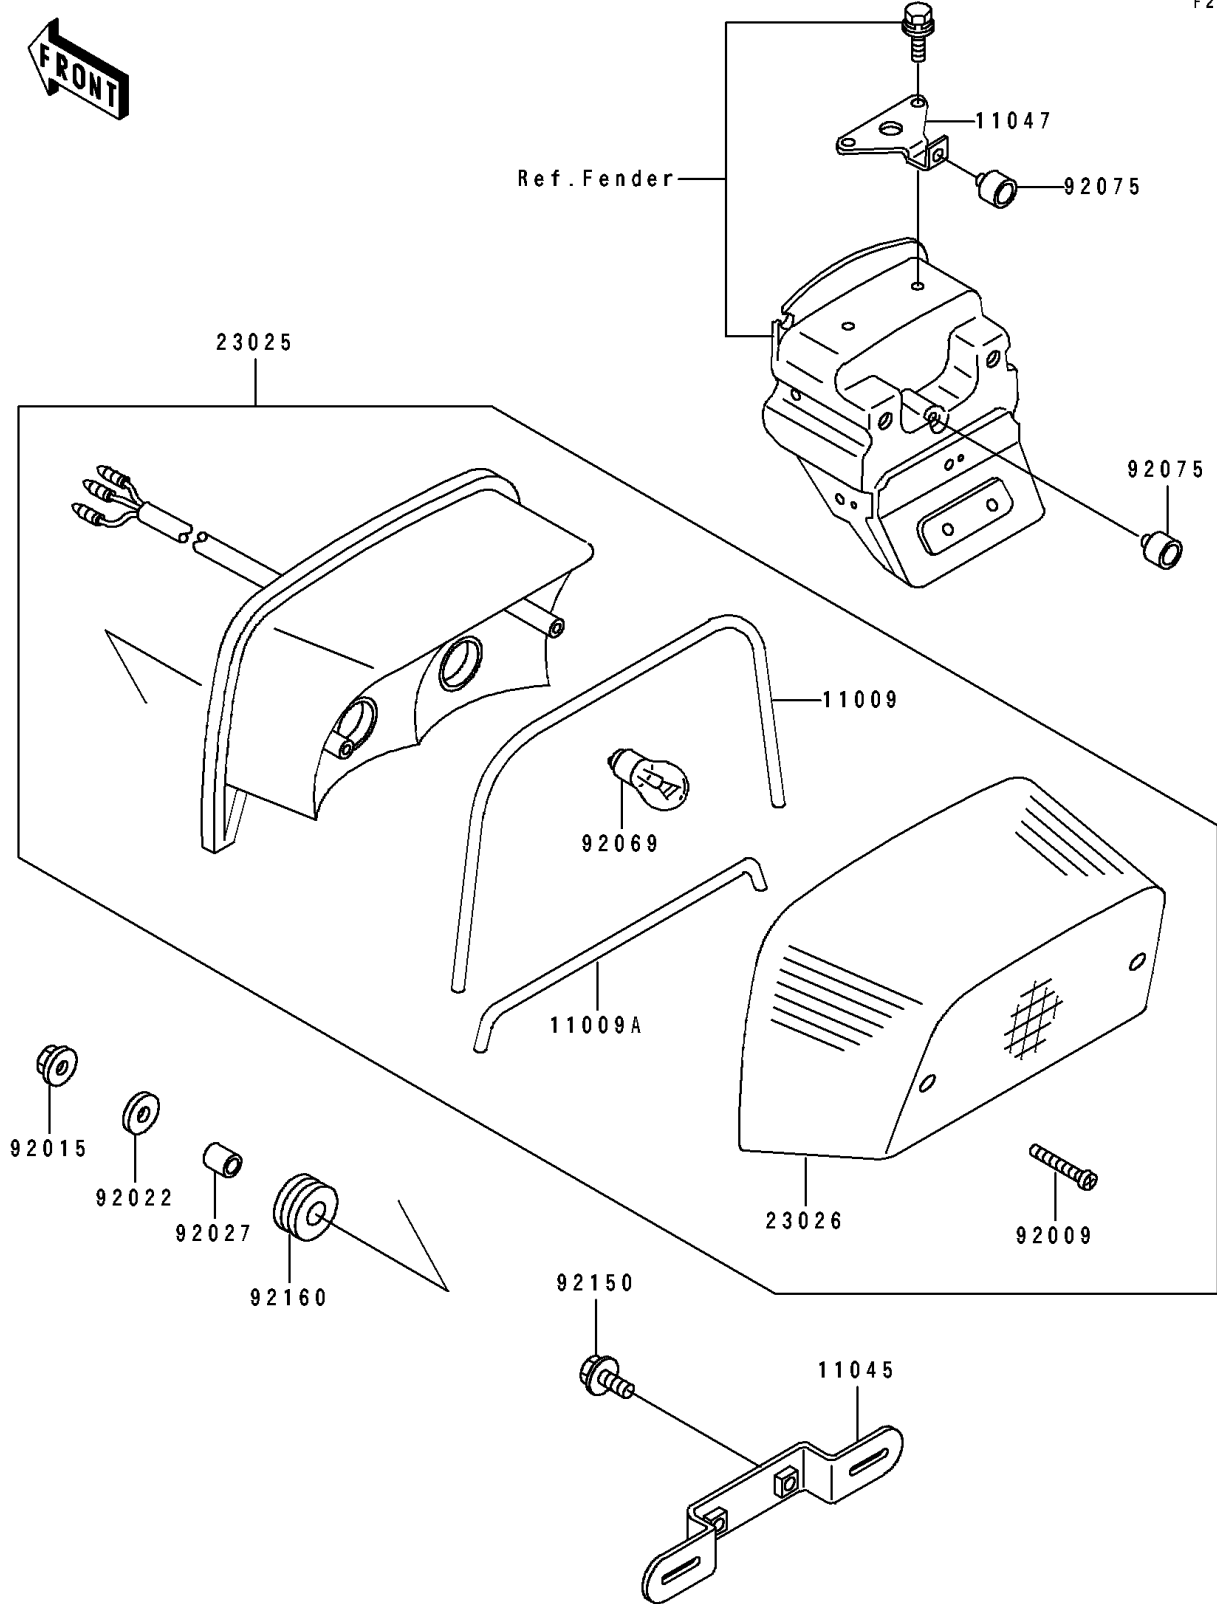

1995 Vulcan 500 PARTS DIAGRAM

Taillight(s)

F2720

1995 Vulcan 500 PARTS LIST

Taillight(s)

ITEM NAME	PART NUMBER	QUANTITY
GASKET,TAIL LAMP LENS (Ref # 11009)	11009-1811	1
GASKET,TAIL LAMP LENS (Ref # 11009A)	11009-1812	1
BRACKET,LICENSE (Ref # 11045)	11045-1387	1
BRACKET,REAR FENDER (Ref # 11047)	11047-1074	1
LAMP-TAIL (Ref # 23025)	23025-1199	1
LENS,TAIL LAMP (Ref # 23026)	23026-1122	1
SCREW,TAPPING,4X30 (Ref # 92009)	92009-1506	2
NUT,FLANGED,6MM (Ref # 92015)	92015-1367	2
WASHER,6.5X20X1.6 (Ref # 92022)	92022-1557	2
COLLAR,6.8X10X12 (Ref # 92027)	92027-162	2
BULB,12V 27/8W (Ref # 92069)	92069-059	2
DAMPER (Ref # 92075)	92075-035	2
BOLT,6X16 (Ref # 92150)	92150-1909	2
DAMPER (Ref # 92160)	92160-1162	2