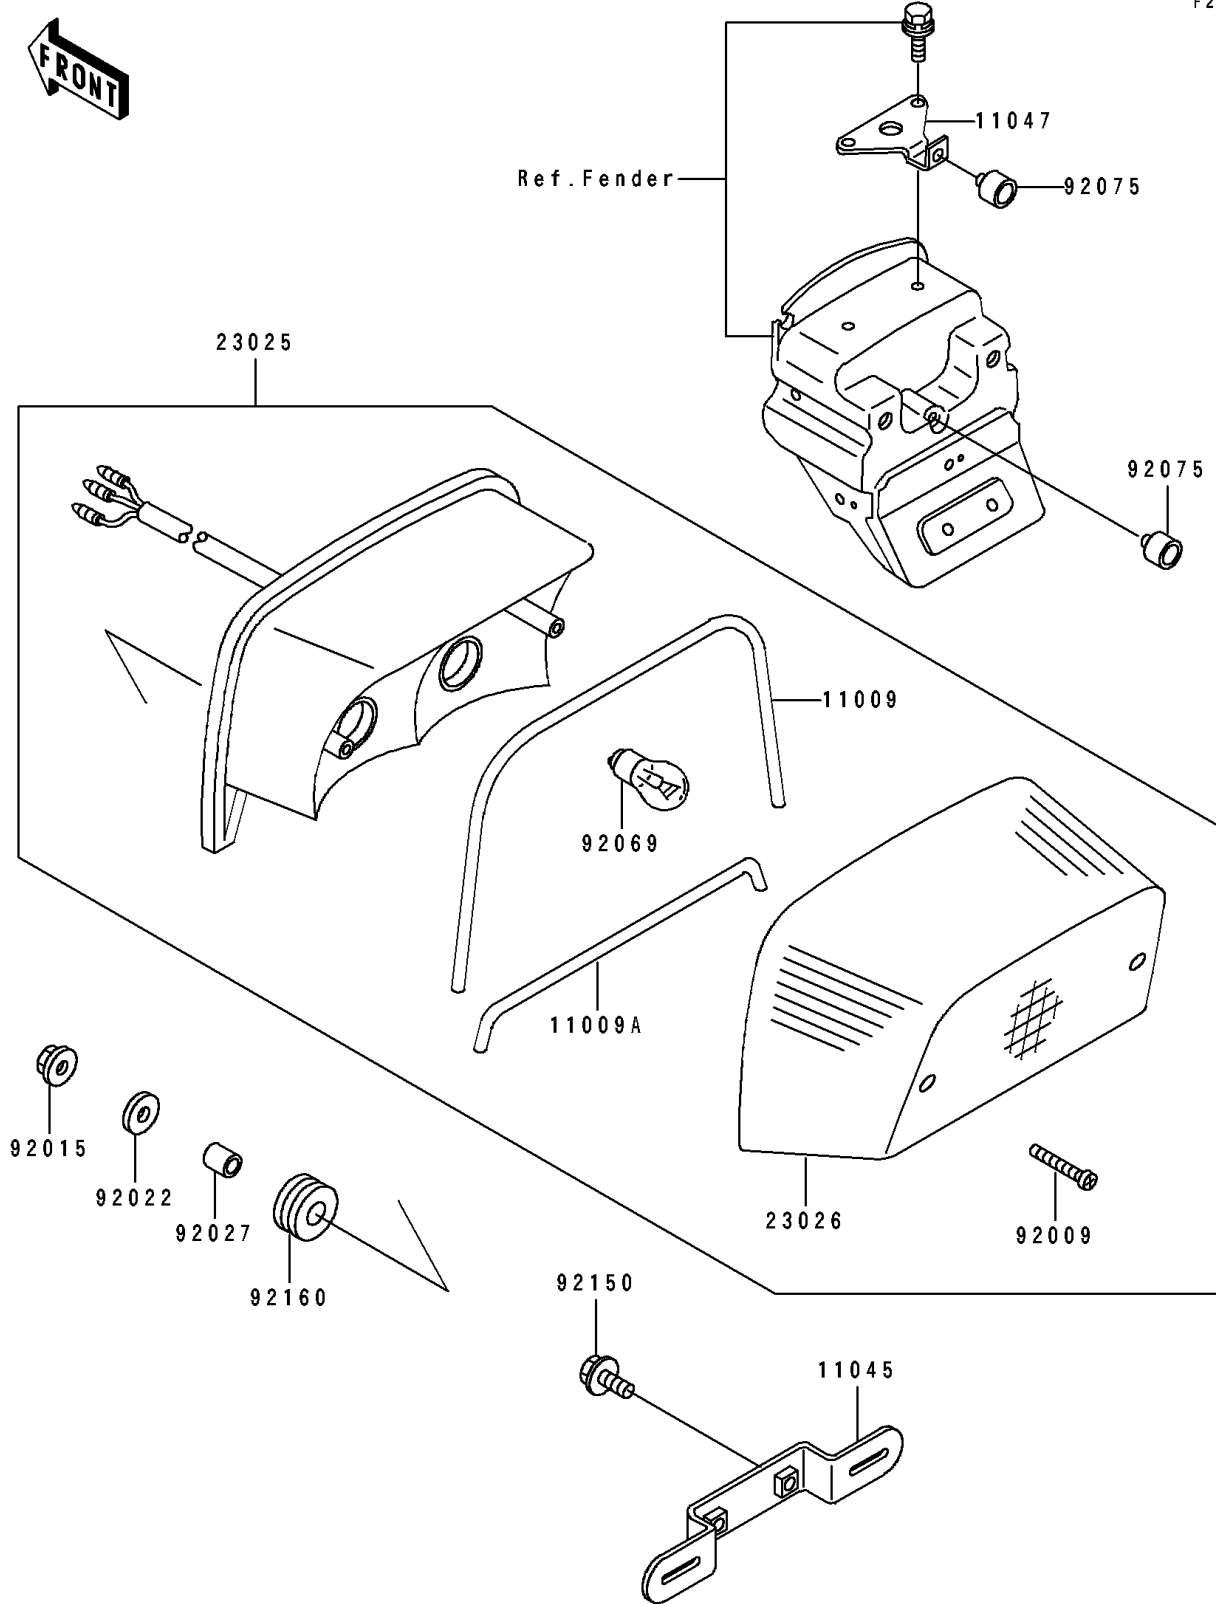

1996 Vulcan 500 PARTS DIAGRAM

Taillight(s)

F2720

1996 Vulcan 500 PARTS LIST

Taillight(s)

ITEM NAME	PART NUMBER	QUANTITY
GASKET,TAIL LAMP LENS (Ref # 11009)	11009-1811	1
GASKET,TAIL LAMP LENS (Ref # 11009A)	11009-1812	1
BRACKET,LICENSE (Ref # 11045)	11045-1387	1
BRACKET,REAR FENDER (Ref # 11047)	11047-1074	1
LAMP-TAIL (Ref # 23025)	23025-1199	1
LENS,TAIL LAMP (Ref # 23026)	23026-1122	1
SCREW,TAPPING,4X30 (Ref # 92009)	92009-1506	2
NUT,FLANGED,6MM (Ref # 92015)	92015-1367	2
WASHER,6.5X20X1.6 (Ref # 92022)	92022-1557	2
COLLAR,6.8X10X12 (Ref # 92027)	92027-162	2
BULB,12V 27/8W (Ref # 92069)	92069-059	2
DAMPER (Ref # 92075)	92075-035	2
BOLT,6X16 (Ref # 92150)	92150-1909	2
DAMPER (Ref # 92160)	92160-1162	2