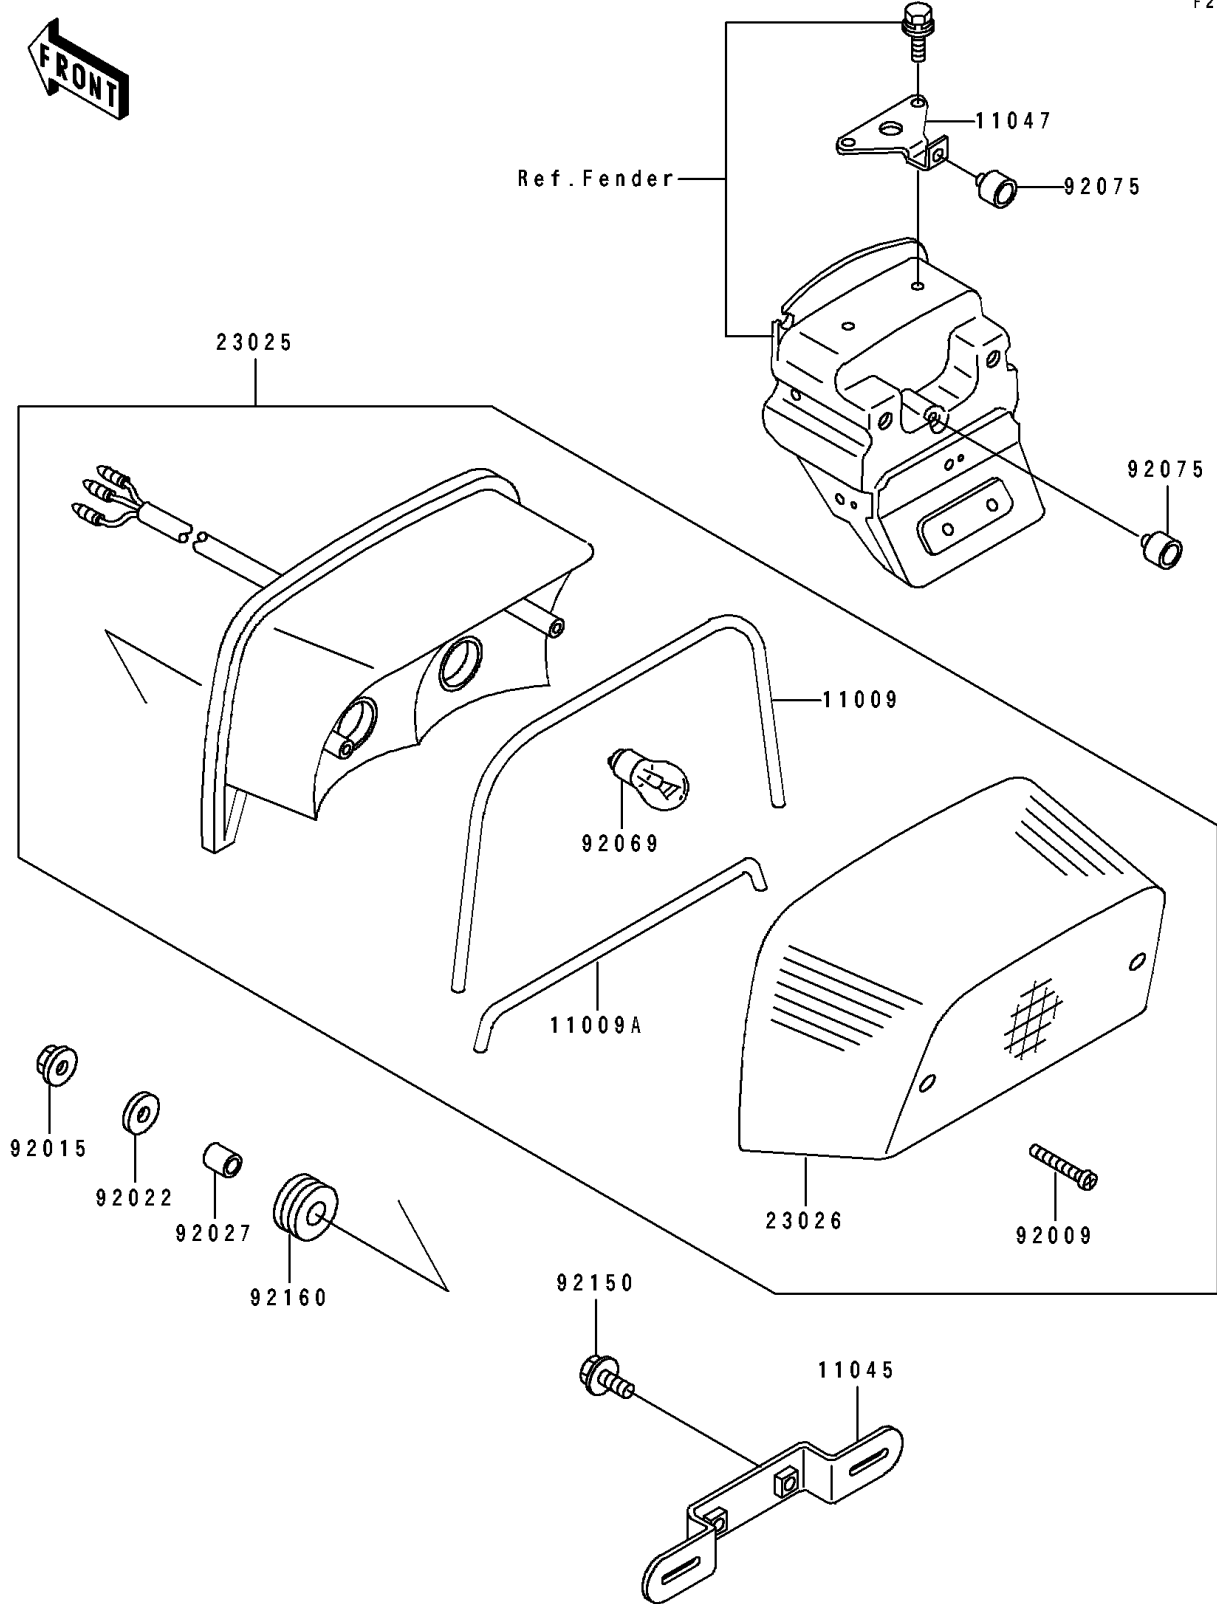

1996 Vulcan 500 PARTS DIAGRAM

Taillight(s)

F2720

1996 Vulcan 500 PARTS LIST

Taillight(s)

ITEM NAME	PART NUMBER	QUANTITY
GASKET,TAIL LAMP LENS (Ref # 11009)	11009-1811	1
GASKET,TAIL LAMP LENS (Ref # 11009A)	11009-1812	1
BRACKET,LICENSE (Ref # 11045)	11045-1387	1
BRACKET,REAR FENDER (Ref # 11047)	11047-1074	1
LAMP-TAIL (Ref # 23025)	23025-1199	1
LENS,TAIL LAMP (Ref # 23026)	23026-1122	1
SCREW,TAPPING,4X30 (Ref # 92009)	92009-1506	2
NUT,FLANGED,6MM (Ref # 92015)	92015-1367	2
WASHER,6.5X20X1.6 (Ref # 92022)	92022-1557	2
COLLAR,6.8X10X12 (Ref # 92027)	92027-162	2
BULB,12V 27/8W (Ref # 92069)	92069-059	2
DAMPER (Ref # 92075)	92075-035	2
BOLT,6X16 (Ref # 92150)	92150-1909	2
DAMPER (Ref # 92160)	92160-1162	2