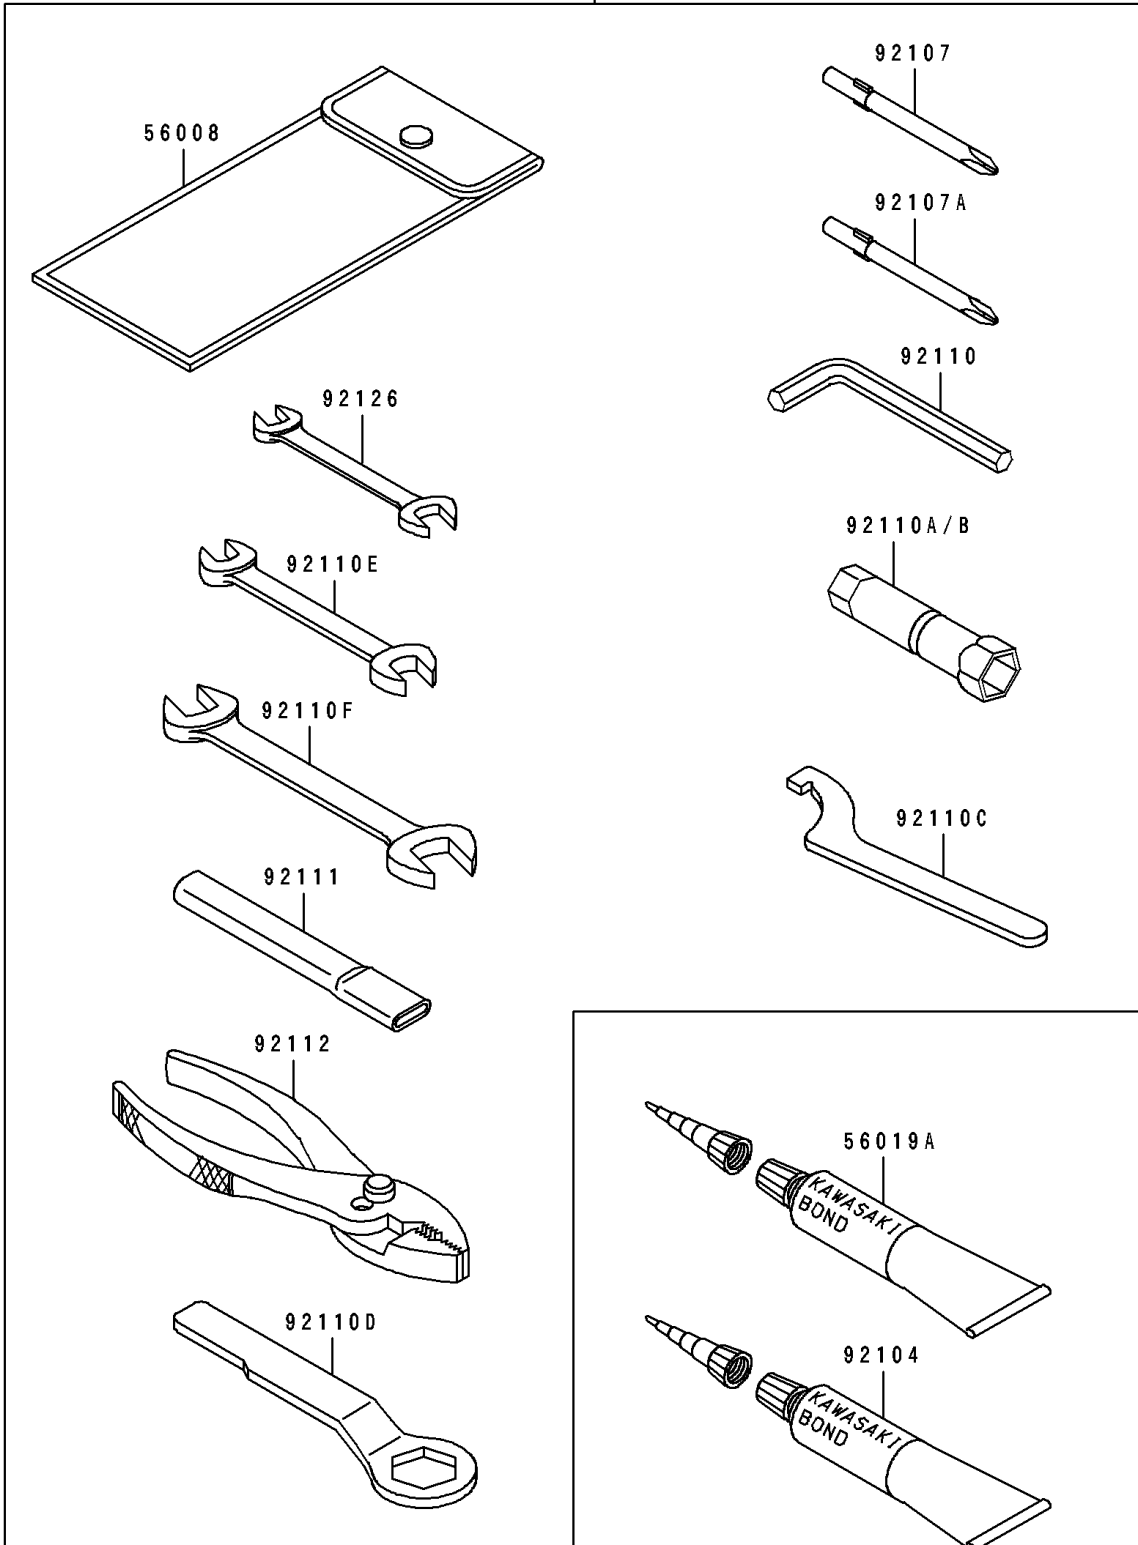

1996 Vulcan 500 PARTS DIAGRAM

Owner's Tools

56007/A

F2810

1996 Vulcan 500 PARTS LIST

Owner's Tools

| ITEM NAME | PART NUMBER | QUANTITY |
|-----------|-------------|----------|
|-----------|-------------|----------|