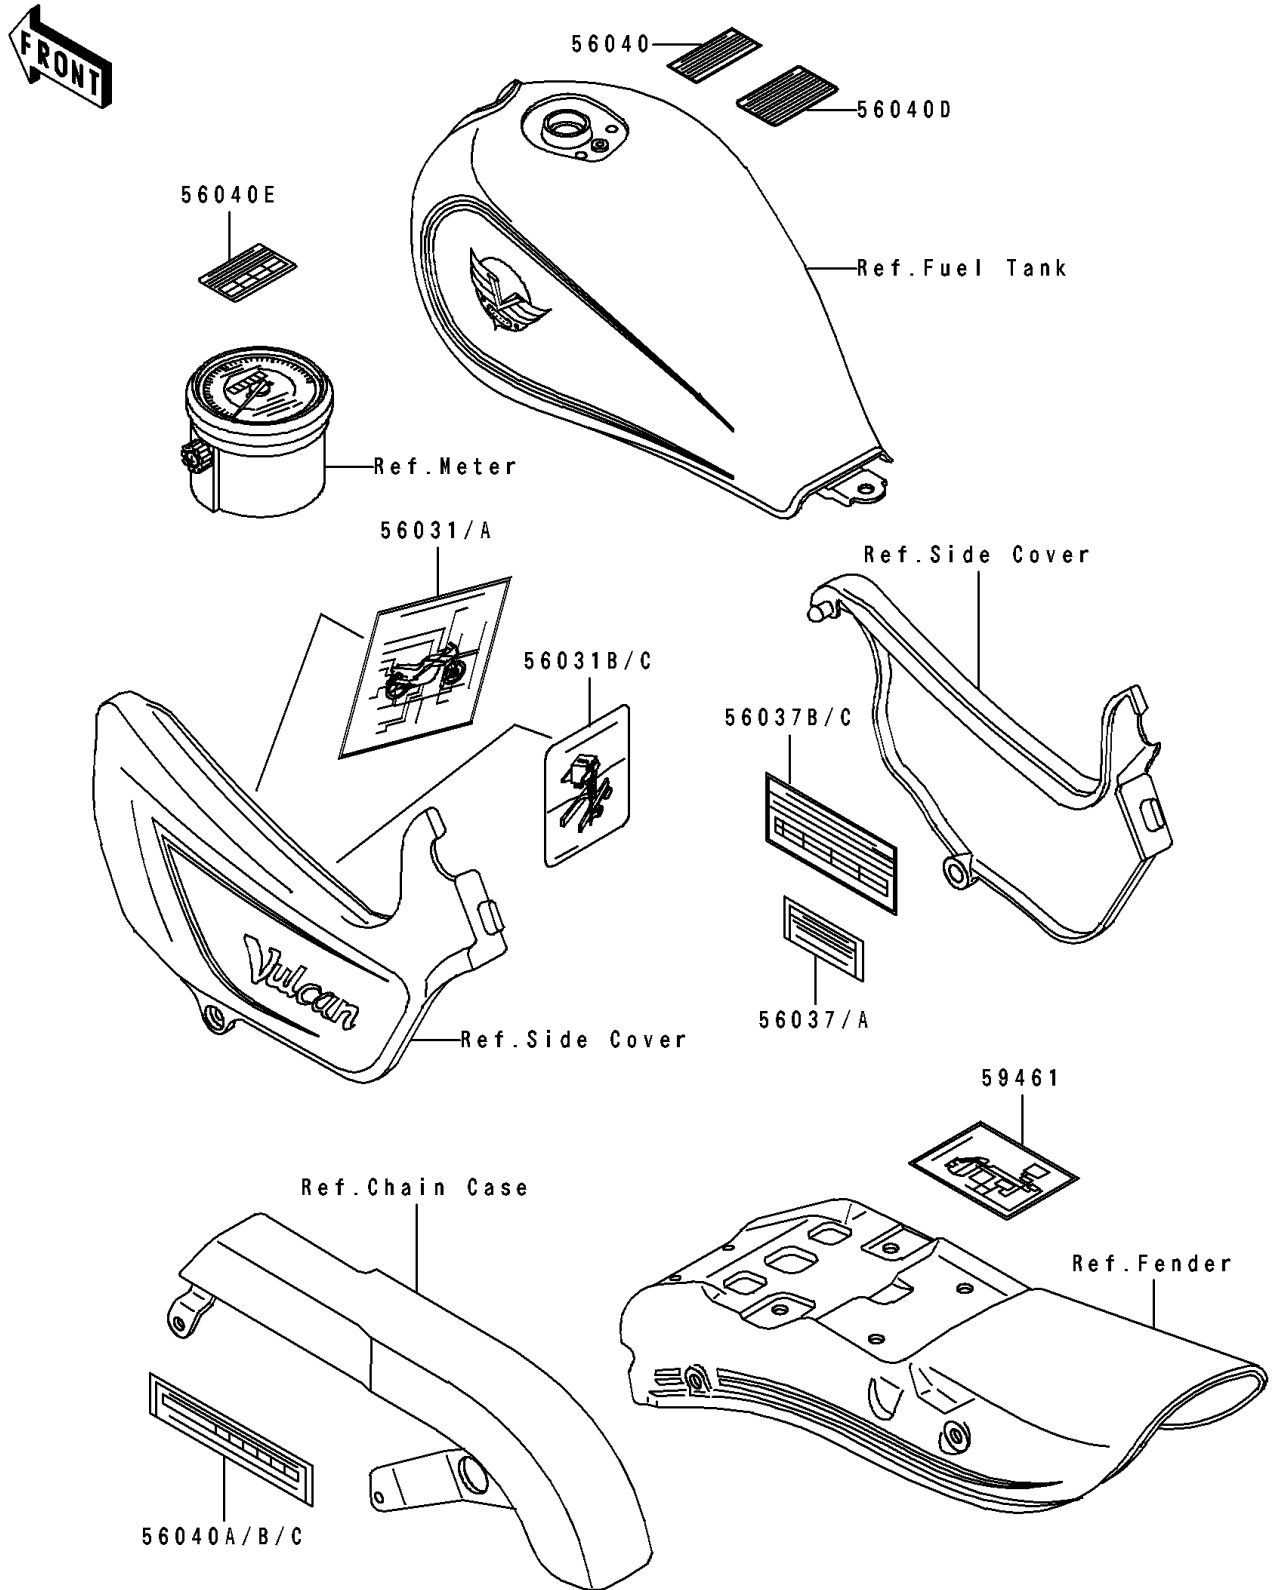

1995 Vulcan 500 PARTS DIAGRAM

Labels

F2860

1995 Vulcan 500 PARTS LIST

Labels

ITEM NAME	PART NUMBER	QUANTITY
LABEL-MANUAL,DAILY SAFETY (Ref # 56031)	56031-1393	1
LABEL-MANUAL,DAILY SAFETY(FR) (Ref # 56031A)	56031-1405	1
LABEL-MANUAL,BATTERY VENT (Ref # 56031B)	56031-1678	1
LABEL-MANUAL,BATTERY VENT(FR) (Ref # 56031C)	56031-1679	1
LABEL-SPECIFICATION,OIL FILTER (Ref # 56037)	56037-1301	1
LABEL-SPECIFICATION,OIL FI(FR) (Ref # 56037A)	56037-1309	1
LABEL-SPECIFICATION,TIRE&LOAD (Ref # 56037B)	56037-1432	1
LABEL-SPECIFICATION,TIRE&LOAD (Ref # 56037C)	56037-1542	1
LABEL-WARNING,BREAK IN CAUTION (Ref # 56040)	56040-1008	1
LABEL-WARNING,BELT (Ref # 56040A)	56040-1027	1
LABEL-WARNING,BELT (Ref # 56040B)	56040-1031	1
LABEL,OIL FILTER(FRENCH) (Ref # 56040C)	56040-1108	1
LABEL-WARNING,EVAPO (Ref # 56040D)	56040-1121	1
LABEL-WARNING,BREAK IN CAUTION (Ref # 56040E)	56040-1311	1
LABEL-CERTIFICATION,EVAPO ROUT (Ref # 59461)	59461-1528	1