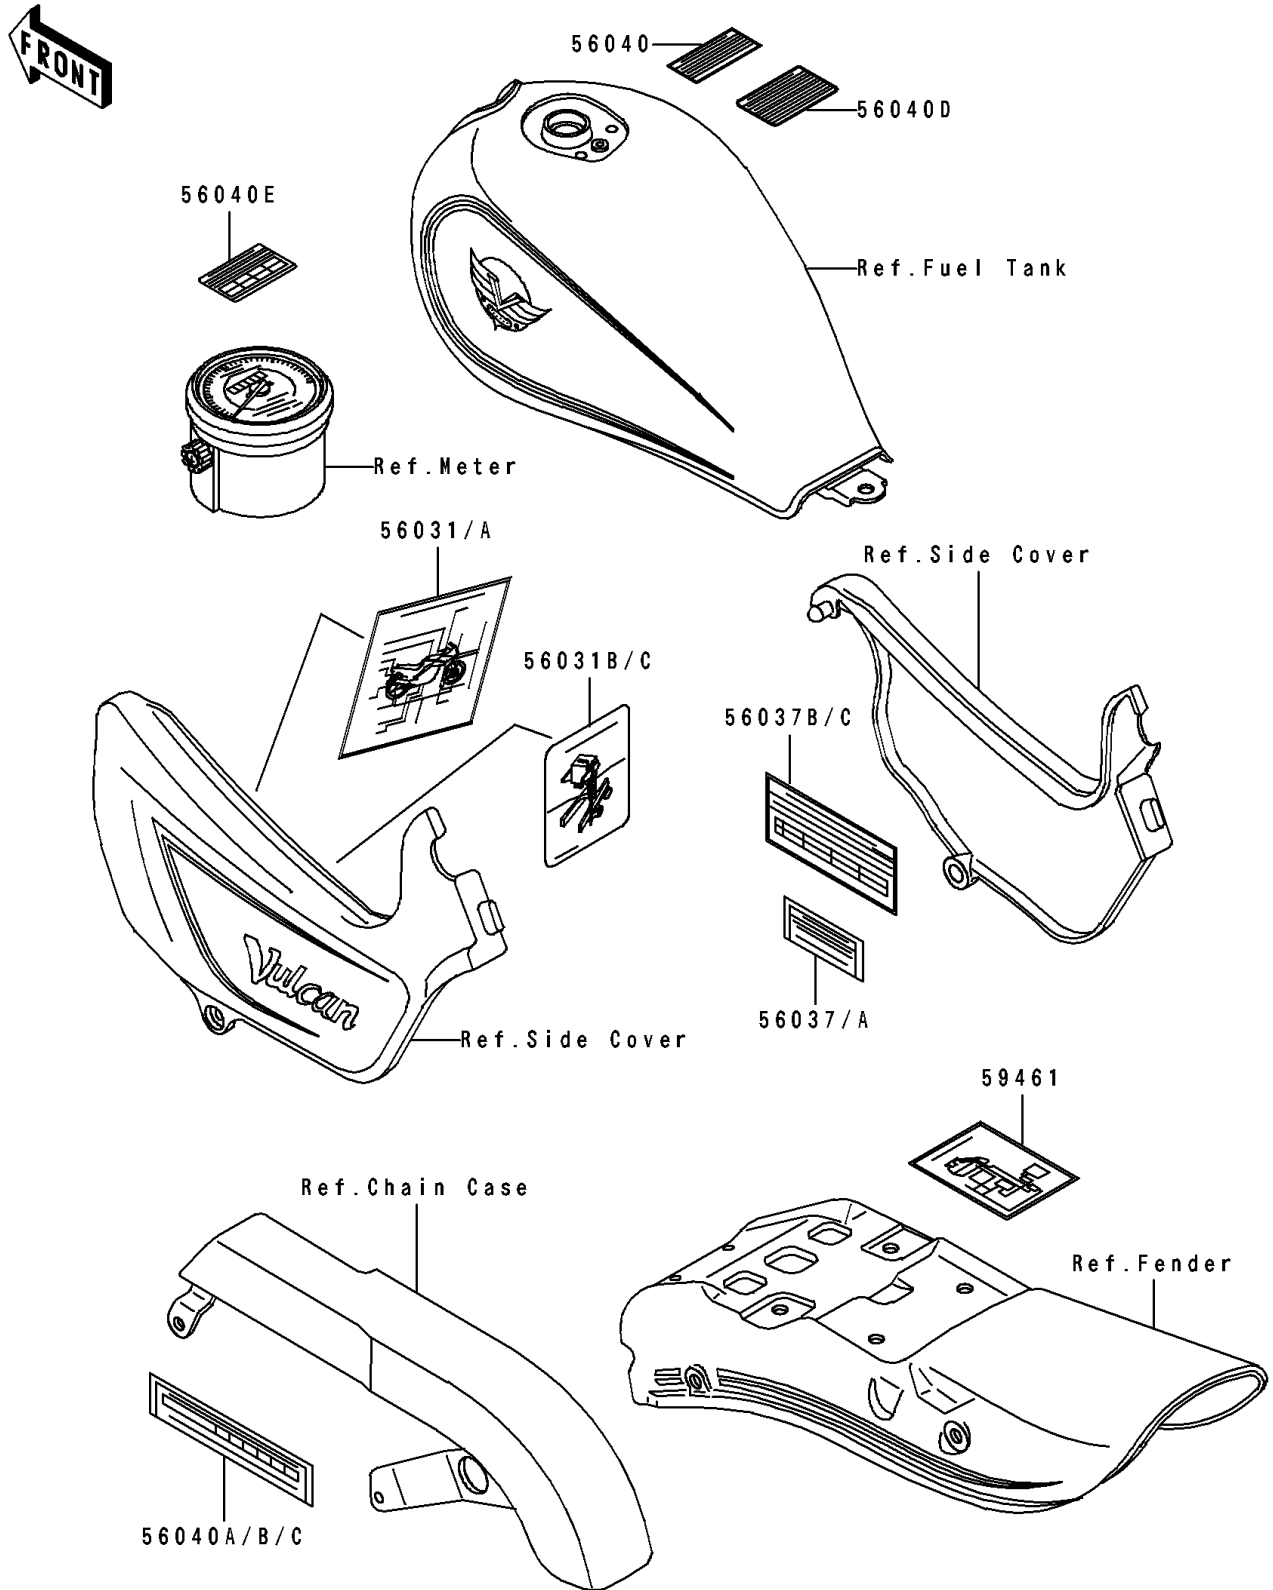

1996 Vulcan 500 PARTS DIAGRAM

Labels

F2860

1996 Vulcan 500 PARTS LIST

Labels

ITEM NAME	PART NUMBER	QUANTITY
LABEL-MANUAL,DAILY SAFETY (Ref # 56031)	56031-1393	1
LABEL-MANUAL,BATTERY VENT (Ref # 56031B)	56031-1678	1
LABEL-SPECIFICATION,OIL FILTER (Ref # 56037)	56037-1301	1
LABEL-SPECIFICATION,TIRE&LOAD (Ref # 56037B)	56037-1432	1
LABEL-WARNING,BREAK IN CAUTION (Ref # 56040)	56040-1008	1
LABEL-WARNING,BELT (Ref # 56040A)	56040-1027	1
LABEL-WARNING,EVAPO (Ref # 56040D)	56040-1121	1
LABEL-WARNING,BREAK IN CAUTION (Ref # 56040E)	56040-1311	1
LABEL-CERTIFICATION,EVAPO ROUT (Ref # 59461)	59461-1528	1