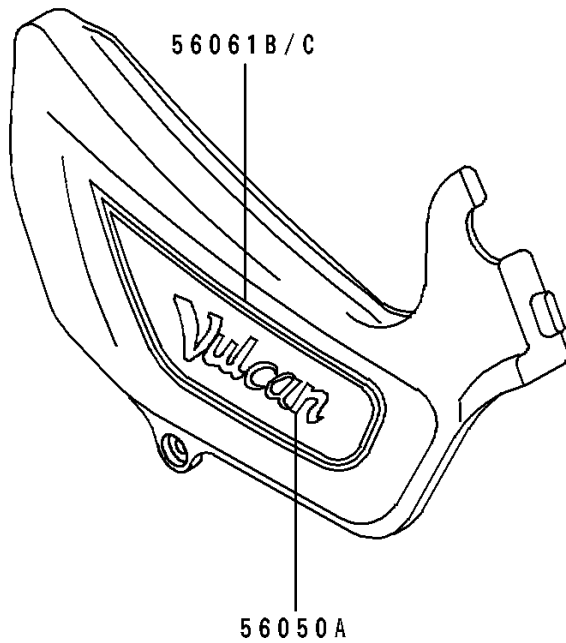

1995 Vulcan 500 PARTS DIAGRAM

Decals(Red/Gray)

F2861

1995 Vulcan 500 PARTS LIST

Decals(Red/Gray)

| ITEM NAME | PART NUMBER | QUANTITY |
|---------------------------------------|-------------|----------|
| EMBLEM,FUEL TANK,LH (Ref # 56014) | 56014-1250 | 1 |
| EMBLEM,FUEL TANK,RH (Ref # 56014A) | 56014-1258 | 1 |
| MARK,BACK REST (Ref # 56050) | 56050-1493 | 1 |
| MARK,SIDE COVER,VULCAN (Ref # 56050A) | 56050-1496 | 2 |
| PATTERN,FUEL TANK,LH (Ref # 56061) | 56061-1111 | 1 |
| PATTERN,FUEL TANK,RH (Ref # 56061A) | 56061-1112 | 1 |
| PATTERN,SIDE COVER,LH (Ref # 56061B) | 56061-1113 | 1 |
| PATTERN,SIDE COVER,RH (Ref # 56061C) | 56061-1114 | 1 |
| PATTERN,RR FENDER (Ref # 56061D) | 56061-1115 | 1 |