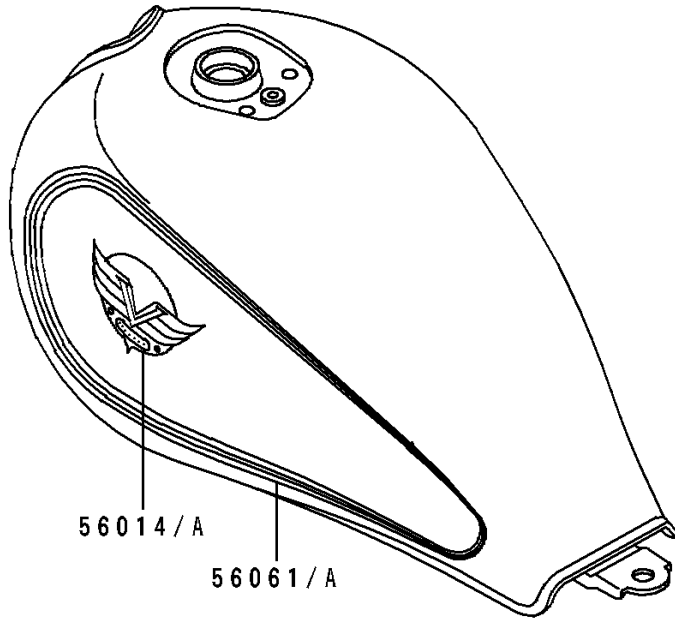

1995 Vulcan 500 PARTS DIAGRAM

Decals(Red/Gray)

F2861

1995 Vulcan 500 PARTS LIST

Decals(Red/Gray)

| ITEM NAME | PART NUMBER | QUANTITY |
|---------------------------------------|-------------|----------|
| EMBLEM,FUEL TANK,LH (Ref # 56014) | 56014-1250 | 1 |
| EMBLEM,FUEL TANK,RH (Ref # 56014A) | 56014-1258 | 1 |
| MARK,BACK REST (Ref # 56050) | 56050-1493 | 1 |
| MARK,SIDE COVER,VULCAN (Ref # 56050A) | 56050-1496 | 2 |
| PATTERN,FUEL TANK,LH (Ref # 56061) | 56061-1111 | 1 |
| PATTERN,FUEL TANK,RH (Ref # 56061A) | 56061-1112 | 1 |
| PATTERN,SIDE COVER,LH (Ref # 56061B) | 56061-1113 | 1 |
| PATTERN,SIDE COVER,RH (Ref # 56061C) | 56061-1114 | 1 |
| PATTERN,RR FENDER (Ref # 56061D) | 56061-1115 | 1 |