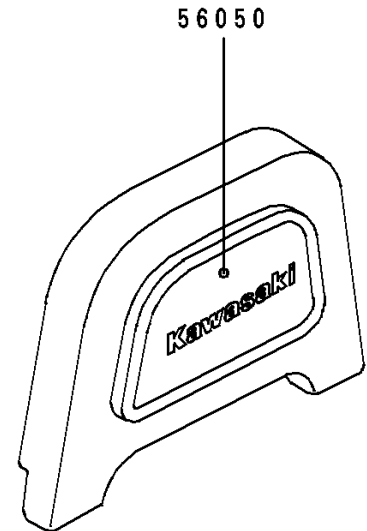

1995 Vulcan 500 PARTS DIAGRAM

Decals(Red/Gray)

F2861

1995 Vulcan 500 PARTS LIST

Decals(Red/Gray)

| ITEM NAME | PART NUMBER | QUANTITY |
|---------------------------------------|-------------|----------|
| EMBLEM,FUEL TANK,LH (Ref # 56014) | 56014-1250 | 1 |
| EMBLEM,FUEL TANK,RH (Ref # 56014A) | 56014-1258 | 1 |
| MARK,BACK REST (Ref # 56050) | 56050-1493 | 1 |
| MARK,SIDE COVER,VULCAN (Ref # 56050A) | 56050-1496 | 2 |
| PATTERN,FUEL TANK,LH (Ref # 56061) | 56061-1111 | 1 |
| PATTERN,FUEL TANK,RH (Ref # 56061A) | 56061-1112 | 1 |
| PATTERN,SIDE COVER,LH (Ref # 56061B) | 56061-1113 | 1 |
| PATTERN,SIDE COVER,RH (Ref # 56061C) | 56061-1114 | 1 |
| PATTERN,RR FENDER (Ref # 56061D) | 56061-1115 | 1 |