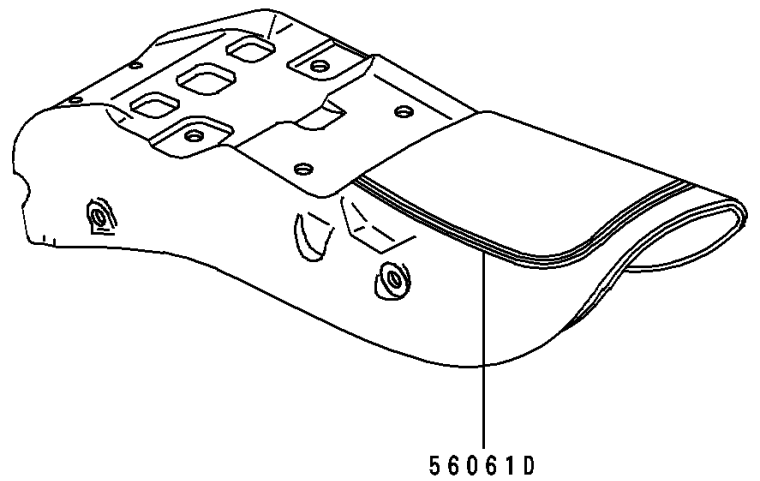

1995 Vulcan 500 PARTS DIAGRAM

Decals(Red/Gray)

F2861

1995 Vulcan 500 PARTS LIST

Decals(Red/Gray)

| ITEM NAME | PART NUMBER | QUANTITY |
|---------------------------------------|-------------|----------|
| EMBLEM,FUEL TANK,LH (Ref # 56014) | 56014-1250 | 1 |
| EMBLEM,FUEL TANK,RH (Ref # 56014A) | 56014-1258 | 1 |
| MARK,BACK REST (Ref # 56050) | 56050-1493 | 1 |
| MARK,SIDE COVER,VULCAN (Ref # 56050A) | 56050-1496 | 2 |
| PATTERN,FUEL TANK,LH (Ref # 56061) | 56061-1111 | 1 |
| PATTERN,FUEL TANK,RH (Ref # 56061A) | 56061-1112 | 1 |
| PATTERN,SIDE COVER,LH (Ref # 56061B) | 56061-1113 | 1 |
| PATTERN,SIDE COVER,RH (Ref # 56061C) | 56061-1114 | 1 |
| PATTERN,RR FENDER (Ref # 56061D) | 56061-1115 | 1 |