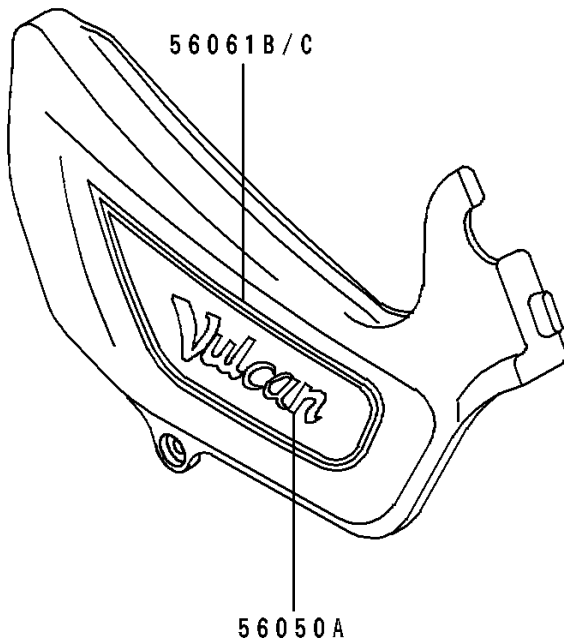

1996 Vulcan 500 PARTS DIAGRAM

Decals(Red/Gray)

F2861

1996 Vulcan 500 PARTS LIST

Decals(Red/Gray)

ITEM NAME	PART NUMBER	QUANTITY
EMBLEM,FUEL TANK,LH (Ref # 56014)	56014-1250	1
EMBLEM,FUEL TANK,RH (Ref # 56014A)	56014-1258	1
MARK,BACK REST (Ref # 56050)	56050-1493	1
MARK,SIDE COVER,VULCAN (Ref # 56050A)	56050-1496	2
PATTERN,FUEL TANK,LH (Ref # 56061)	56061-1111	1
PATTERN,FUEL TANK,RH (Ref # 56061A)	56061-1112	1
PATTERN,SIDE COVER,LH (Ref # 56061B)	56061-1113	1
PATTERN,SIDE COVER,RH (Ref # 56061C)	56061-1114	1
PATTERN,RR FENDER (Ref # 56061D)	56061-1115	1