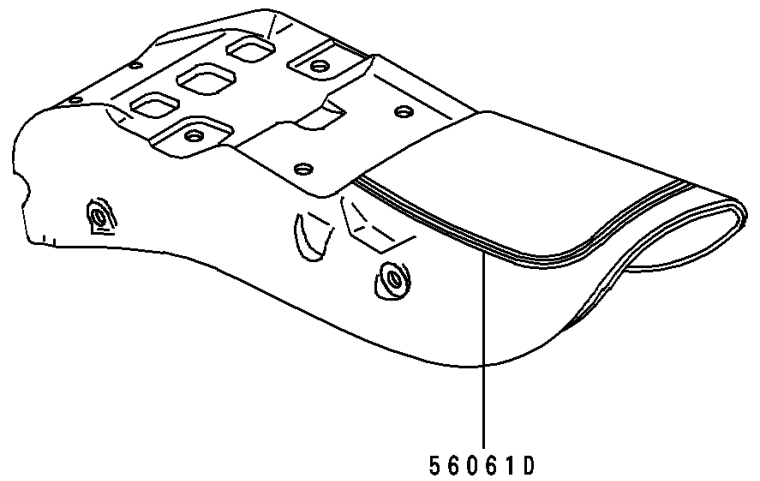

1996 Vulcan 500 PARTS DIAGRAM

Decals(Red/Gray)

F2861

1996 Vulcan 500 PARTS LIST

Decals(Red/Gray)

ITEM NAME	PART NUMBER	QUANTITY
EMBLEM,FUEL TANK,LH (Ref # 56014)	56014-1250	1
EMBLEM,FUEL TANK,RH (Ref # 56014A)	56014-1258	1
MARK,BACK REST (Ref # 56050)	56050-1493	1
MARK,SIDE COVER,VULCAN (Ref # 56050A)	56050-1496	2
PATTERN,FUEL TANK,LH (Ref # 56061)	56061-1111	1
PATTERN,FUEL TANK,RH (Ref # 56061A)	56061-1112	1
PATTERN,SIDE COVER,LH (Ref # 56061B)	56061-1113	1
PATTERN,SIDE COVER,RH (Ref # 56061C)	56061-1114	1
PATTERN,RR FENDER (Ref # 56061D)	56061-1115	1