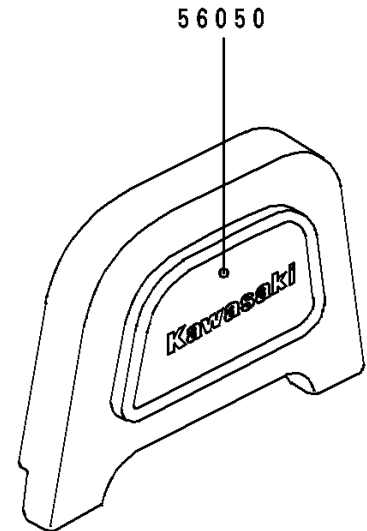

1996 Vulcan 500 PARTS DIAGRAM

Decals(Red/Gray)

F2861

1996 Vulcan 500 PARTS LIST

Decals(Red/Gray)

ITEM NAME	PART NUMBER	QUANTITY
EMBLEM,FUEL TANK,LH (Ref # 56014)	56014-1250	1
EMBLEM,FUEL TANK,RH (Ref # 56014A)	56014-1258	1
MARK,BACK REST (Ref # 56050)	56050-1493	1
MARK,SIDE COVER,VULCAN (Ref # 56050A)	56050-1496	2
PATTERN,FUEL TANK,LH (Ref # 56061)	56061-1111	1
PATTERN,FUEL TANK,RH (Ref # 56061A)	56061-1112	1
PATTERN,SIDE COVER,LH (Ref # 56061B)	56061-1113	1
PATTERN,SIDE COVER,RH (Ref # 56061C)	56061-1114	1
PATTERN,RR FENDER (Ref # 56061D)	56061-1115	1