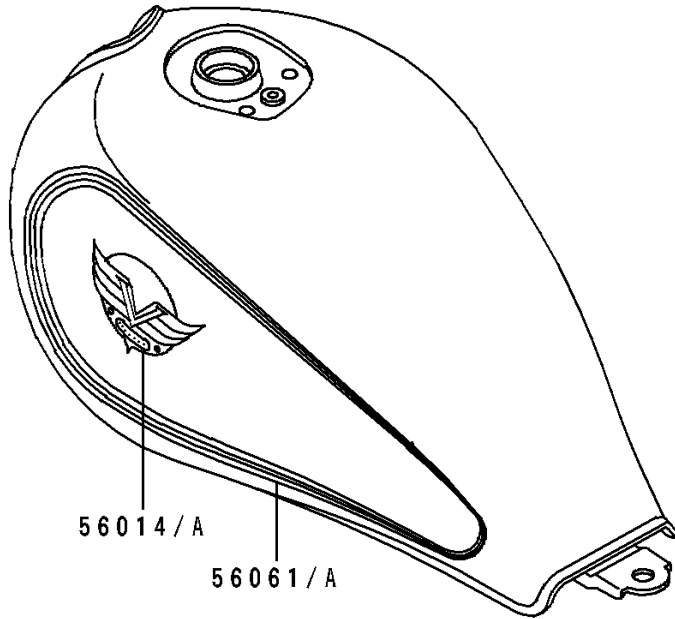

1996 Vulcan 500 PARTS DIAGRAM

Decals(Red/Gray)

F2861

1996 Vulcan 500 PARTS LIST

Decals(Red/Gray)

ITEM NAME	PART NUMBER	QUANTITY
EMBLEM,FUEL TANK,LH (Ref # 56014)	56014-1250	1
EMBLEM,FUEL TANK,RH (Ref # 56014A)	56014-1258	1
MARK,BACK REST (Ref # 56050)	56050-1493	1
MARK,SIDE COVER,VULCAN (Ref # 56050A)	56050-1496	2
PATTERN,FUEL TANK,LH (Ref # 56061)	56061-1111	1
PATTERN,FUEL TANK,RH (Ref # 56061A)	56061-1112	1
PATTERN,SIDE COVER,LH (Ref # 56061B)	56061-1113	1
PATTERN,SIDE COVER,RH (Ref # 56061C)	56061-1114	1
PATTERN,RR FENDER (Ref # 56061D)	56061-1115	1