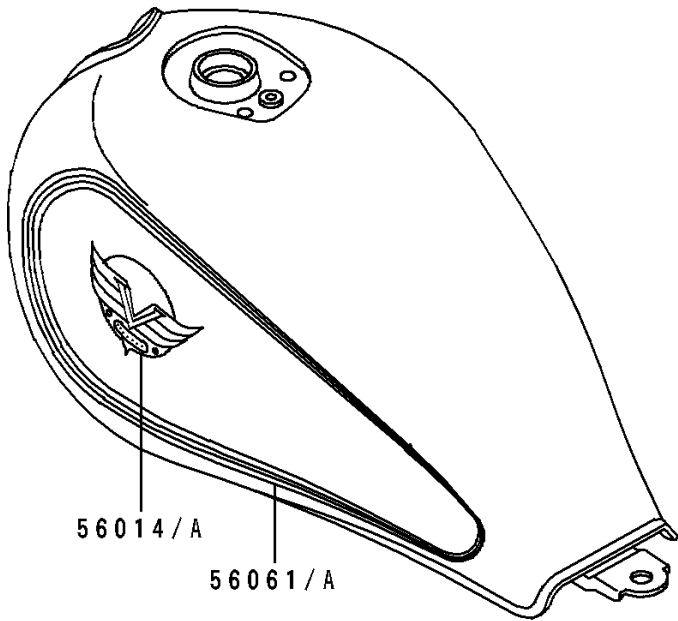

# 1995 Vulcan 500 PARTS DIAGRAM

Decals(Ebony/Silver)(EN500-A6)

F2861A

# 1995 Vulcan 500 PARTS LIST

Decals(Ebony/Silver)(EN500-A6)

ITEM NAME	PART NUMBER	QUANTITY
EMBLEM,FUEL TANK,LH (Ref # 56014)	56014-1250	1
EMBLEM,FUEL TANK,RH (Ref # 56014A)	56014-1258	1
MARK,BACK REST (Ref # 56050)	56050-1493	1
MARK,SIDE COVER,VULCAN (Ref # 56050A)	56050-1496	2
PATTERN,FUEL TANK,LH (Ref # 56061)	56061-1106	1
PATTERN,FUEL TANK,RH (Ref # 56061A)	56061-1107	1
PATTERN,SIDE COVER,LH (Ref # 56061B)	56061-1108	1
PATTERN,SIDE COVER,RH (Ref # 56061C)	56061-1109	1
PATTERN,RR FENDER (Ref # 56061D)	56061-1110	1