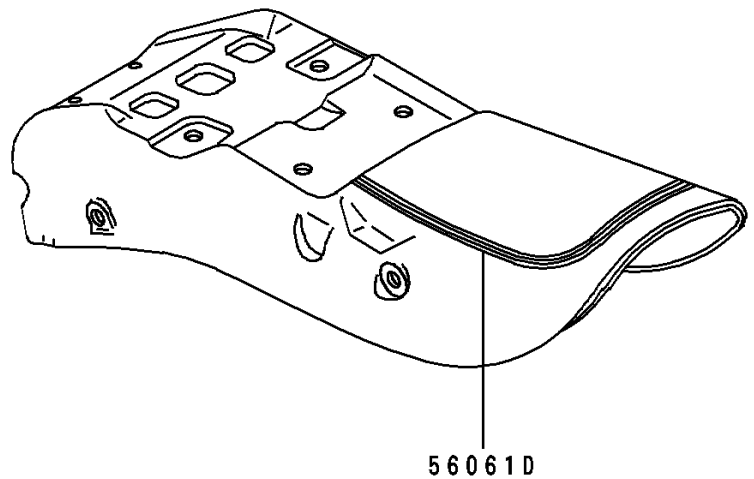

# 1995 Vulcan 500 PARTS DIAGRAM

Decals(Ebony/Silver)(EN500-A6)

F2861A

# 1995 Vulcan 500 PARTS LIST

Decals(Ebony/Silver)(EN500-A6)

ITEM NAME	PART NUMBER	QUANTITY
EMBLEM,FUEL TANK,LH (Ref # 56014)	56014-1250	1
EMBLEM,FUEL TANK,RH (Ref # 56014A)	56014-1258	1
MARK,BACK REST (Ref # 56050)	56050-1493	1
MARK,SIDE COVER,VULCAN (Ref # 56050A)	56050-1496	2
PATTERN,FUEL TANK,LH (Ref # 56061)	56061-1106	1
PATTERN,FUEL TANK,RH (Ref # 56061A)	56061-1107	1
PATTERN,SIDE COVER,LH (Ref # 56061B)	56061-1108	1
PATTERN,SIDE COVER,RH (Ref # 56061C)	56061-1109	1
PATTERN,RR FENDER (Ref # 56061D)	56061-1110	1