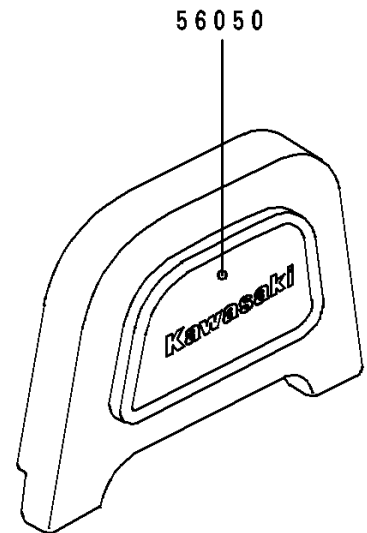

# 1995 Vulcan 500 PARTS DIAGRAM

Decals(Ebony/Silver)(EN500-A6)

F2861A

# 1995 Vulcan 500 PARTS LIST

Decals(Ebony/Silver)(EN500-A6)

ITEM NAME	PART NUMBER	QUANTITY
EMBLEM,FUEL TANK,LH (Ref # 56014)	56014-1250	1
EMBLEM,FUEL TANK,RH (Ref # 56014A)	56014-1258	1
MARK,BACK REST (Ref # 56050)	56050-1493	1
MARK,SIDE COVER,VULCAN (Ref # 56050A)	56050-1496	2
PATTERN,FUEL TANK,LH (Ref # 56061)	56061-1106	1
PATTERN,FUEL TANK,RH (Ref # 56061A)	56061-1107	1
PATTERN,SIDE COVER,LH (Ref # 56061B)	56061-1108	1
PATTERN,SIDE COVER,RH (Ref # 56061C)	56061-1109	1
PATTERN,RR FENDER (Ref # 56061D)	56061-1110	1