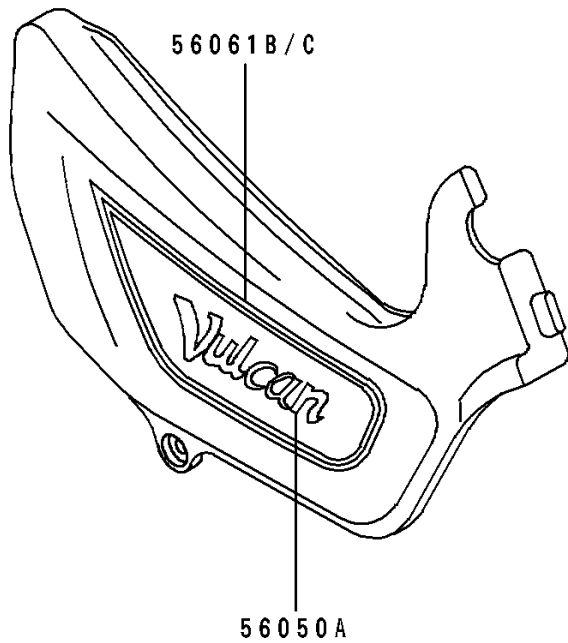

# 1995 Vulcan 500 PARTS DIAGRAM

Decals(Ebony/Silver)(EN500-A6)

F2861A

# 1995 Vulcan 500 PARTS LIST

Decals(Ebony/Silver)(EN500-A6)

ITEM NAME	PART NUMBER	QUANTITY
EMBLEM,FUEL TANK,LH (Ref # 56014)	56014-1250	1
EMBLEM,FUEL TANK,RH (Ref # 56014A)	56014-1258	1
MARK,BACK REST (Ref # 56050)	56050-1493	1
MARK,SIDE COVER,VULCAN (Ref # 56050A)	56050-1496	2
PATTERN,FUEL TANK,LH (Ref # 56061)	56061-1106	1
PATTERN,FUEL TANK,RH (Ref # 56061A)	56061-1107	1
PATTERN,SIDE COVER,LH (Ref # 56061B)	56061-1108	1
PATTERN,SIDE COVER,RH (Ref # 56061C)	56061-1109	1
PATTERN,RR FENDER (Ref # 56061D)	56061-1110	1