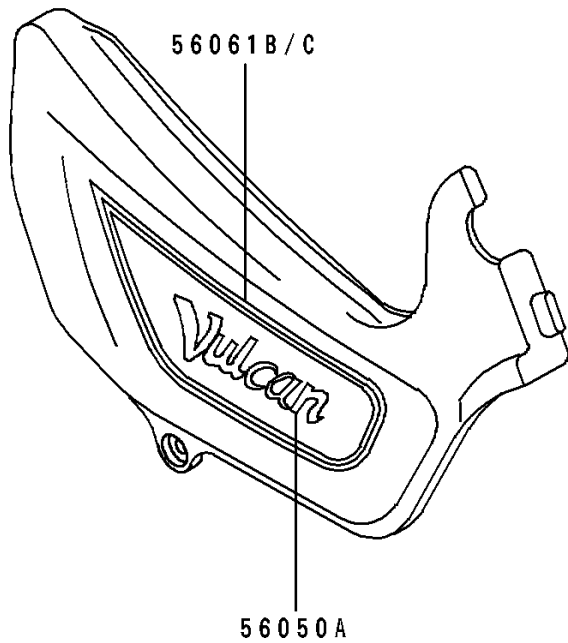

# 1996 Vulcan 500 PARTS DIAGRAM

Decals(Blue/Silver)(EN500-A7)

F2861B

## 1996 Vulcan 500 PARTS LIST

Decals(Blue/Silver)(EN500-A7)

ITEM NAME	PART NUMBER	QUANTITY
EMBLEM,FUEL TANK,LH (Ref # 56014)	56014-1250	1
EMBLEM,FUEL TANK,RH (Ref # 56014A)	56014-1258	1
MARK,BACK REST (Ref # 56050)	56050-1493	1
MARK,SIDE COVER,VULCAN (Ref # 56050A)	56050-1496	2
PATTERN,FUEL TANK,LH (Ref # 56061)	56061-1463	1
PATTERN,FUEL TANK,RH (Ref # 56061A)	56061-1464	1
PATTERN,SIDE COVER,LH (Ref # 56061B)	56061-1465	1
PATTERN,SIDE COVER,RH (Ref # 56061C)	56061-1466	1
PATTERN,RR FENDER (Ref # 56061D)	56061-1467	1