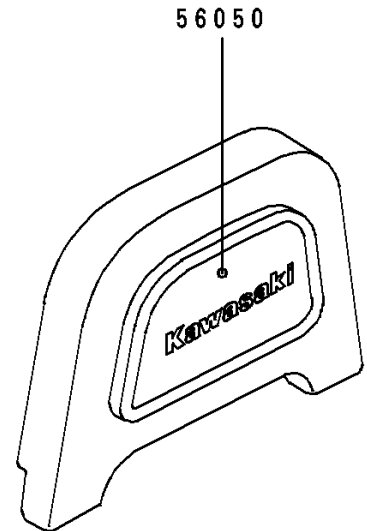

# 1996 Vulcan 500 PARTS DIAGRAM

Decals(Blue/Silver)(EN500-A7)

F2861B

## 1996 Vulcan 500 PARTS LIST

Decals(Blue/Silver)(EN500-A7)

ITEM NAME	PART NUMBER	QUANTITY
EMBLEM,FUEL TANK,LH (Ref # 56014)	56014-1250	1
EMBLEM,FUEL TANK,RH (Ref # 56014A)	56014-1258	1
MARK,BACK REST (Ref # 56050)	56050-1493	1
MARK,SIDE COVER,VULCAN (Ref # 56050A)	56050-1496	2
PATTERN,FUEL TANK,LH (Ref # 56061)	56061-1463	1
PATTERN,FUEL TANK,RH (Ref # 56061A)	56061-1464	1
PATTERN,SIDE COVER,LH (Ref # 56061B)	56061-1465	1
PATTERN,SIDE COVER,RH (Ref # 56061C)	56061-1466	1
PATTERN,RR FENDER (Ref # 56061D)	56061-1467	1