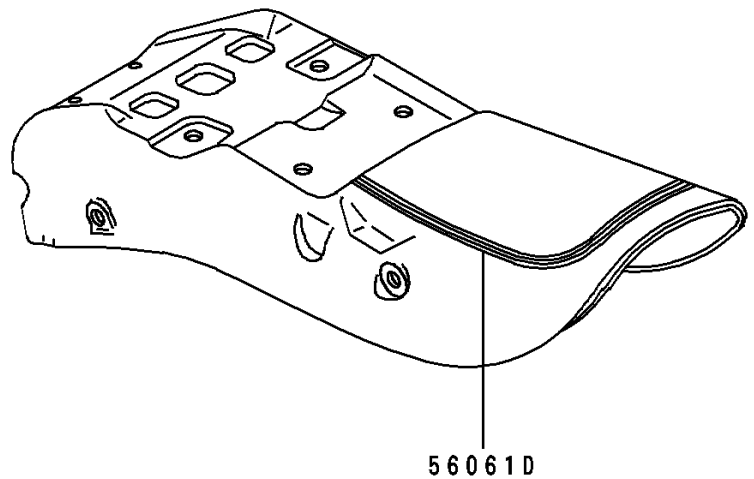

# 1996 Vulcan 500 PARTS DIAGRAM

Decals(Blue/Silver)(EN500-A7)

F2861B

## 1996 Vulcan 500 PARTS LIST

Decals(Blue/Silver)(EN500-A7)

ITEM NAME	PART NUMBER	QUANTITY
EMBLEM,FUEL TANK,LH (Ref # 56014)	56014-1250	1
EMBLEM,FUEL TANK,RH (Ref # 56014A)	56014-1258	1
MARK,BACK REST (Ref # 56050)	56050-1493	1
MARK,SIDE COVER,VULCAN (Ref # 56050A)	56050-1496	2
PATTERN,FUEL TANK,LH (Ref # 56061)	56061-1463	1
PATTERN,FUEL TANK,RH (Ref # 56061A)	56061-1464	1
PATTERN,SIDE COVER,LH (Ref # 56061B)	56061-1465	1
PATTERN,SIDE COVER,RH (Ref # 56061C)	56061-1466	1
PATTERN,RR FENDER (Ref # 56061D)	56061-1467	1