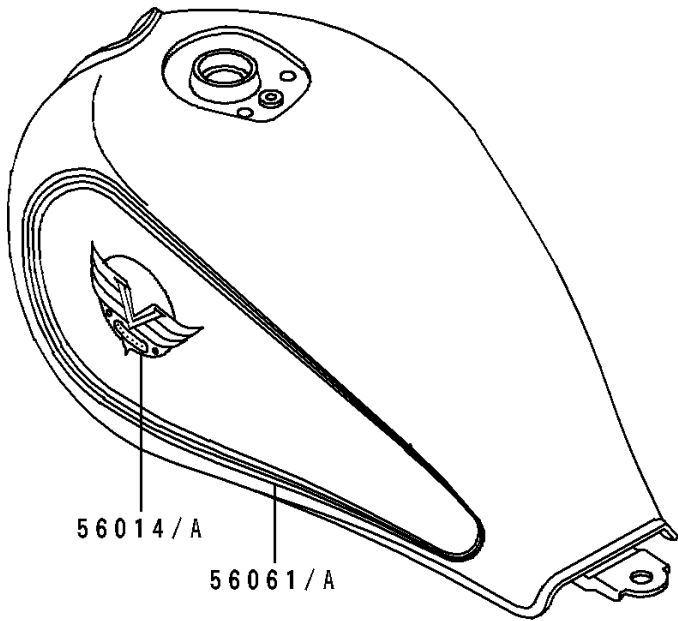

# 1996 Vulcan 500 PARTS DIAGRAM

Decals(Blue/Silver)(EN500-A7)

F2861B

## 1996 Vulcan 500 PARTS LIST

Decals(Blue/Silver)(EN500-A7)

ITEM NAME	PART NUMBER	QUANTITY
EMBLEM,FUEL TANK,LH (Ref # 56014)	56014-1250	1
EMBLEM,FUEL TANK,RH (Ref # 56014A)	56014-1258	1
MARK,BACK REST (Ref # 56050)	56050-1493	1
MARK,SIDE COVER,VULCAN (Ref # 56050A)	56050-1496	2
PATTERN,FUEL TANK,LH (Ref # 56061)	56061-1463	1
PATTERN,FUEL TANK,RH (Ref # 56061A)	56061-1464	1
PATTERN,SIDE COVER,LH (Ref # 56061B)	56061-1465	1
PATTERN,SIDE COVER,RH (Ref # 56061C)	56061-1466	1
PATTERN,RR FENDER (Ref # 56061D)	56061-1467	1