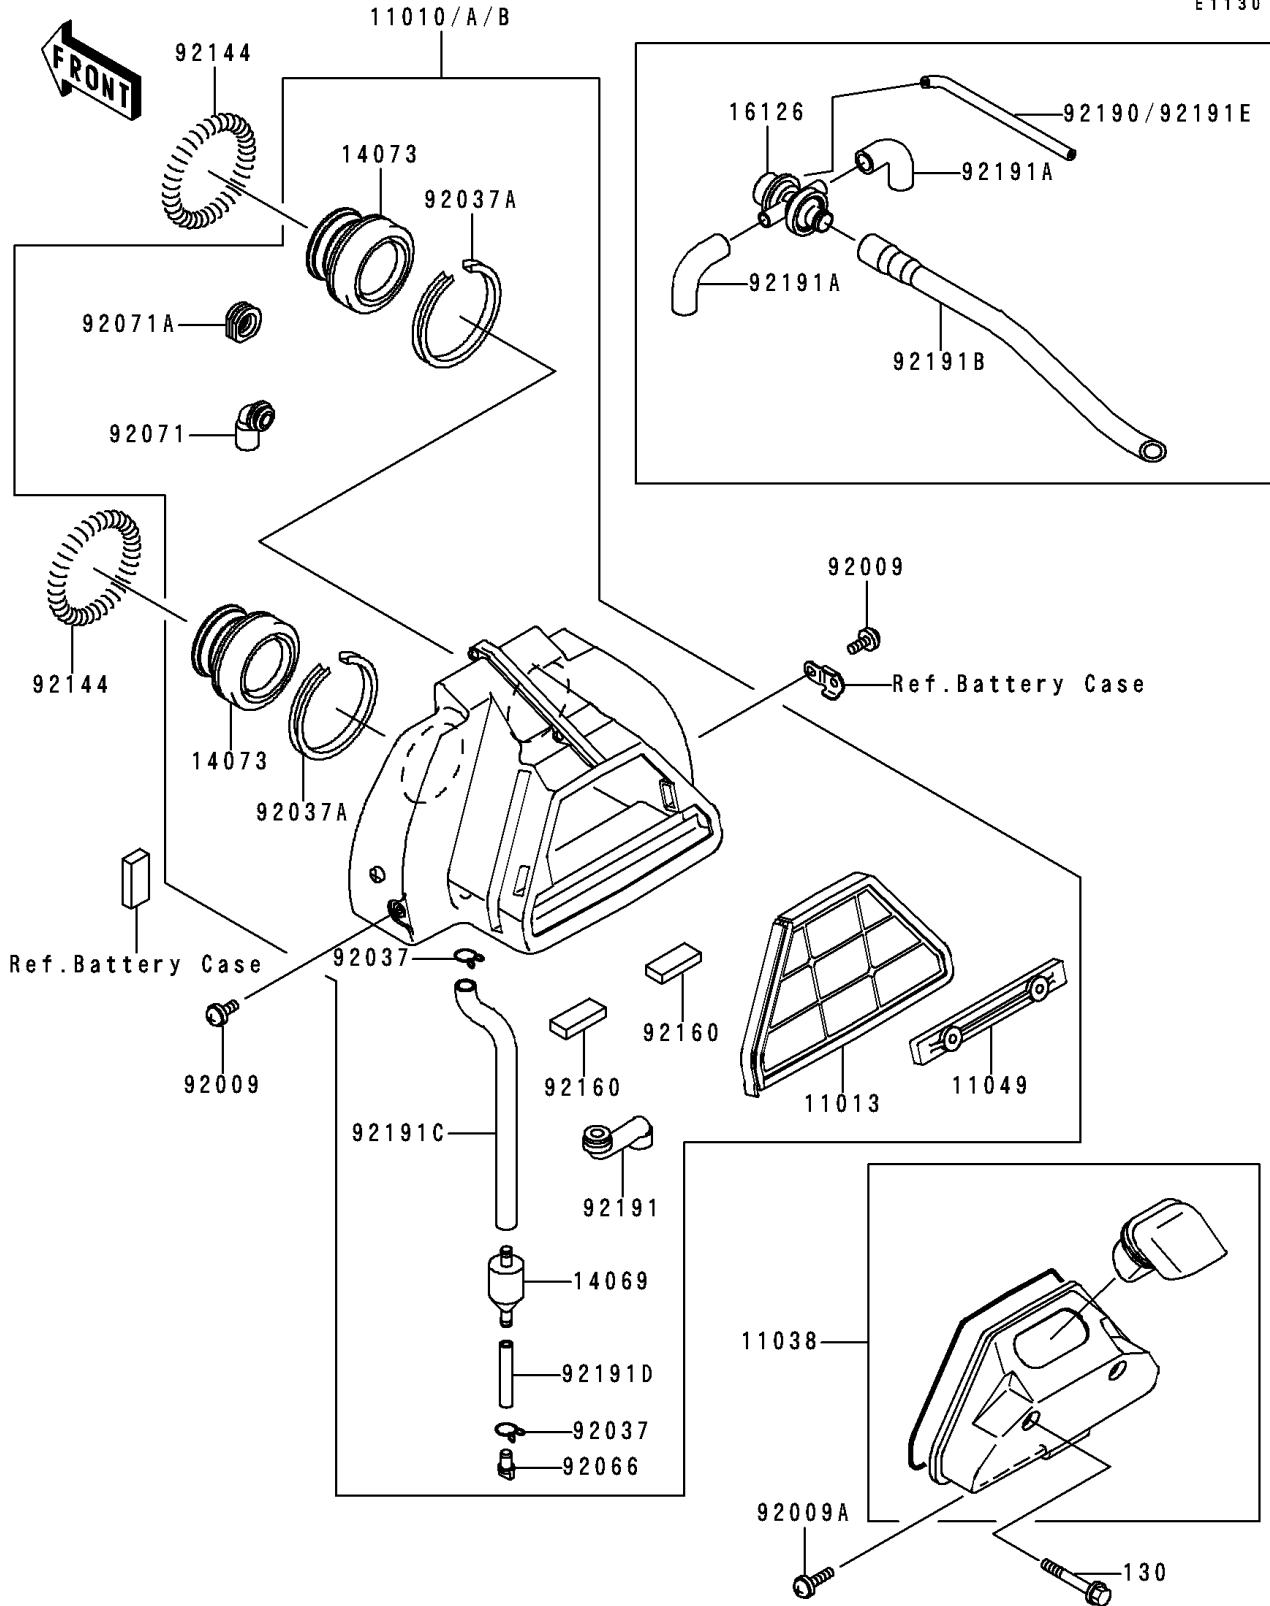

1996 Vulcan 500 LTD PARTS DIAGRAM

Air Cleaner

E1130

1996 Vulcan 500 LTD PARTS LIST

Air Cleaner

ITEM NAME	PART NUMBER	QUANTITY
BOLT-FLANGED (Ref # 130)	130H0660	2
ELEMENT-AIR FILTER (Ref # 11013)	11013-1250	1
CASE-ASSY-AIR FILTER (Ref # 11038)	11038-1107	1
BRACKET (Ref # 11049)	11049-1456	1
BREATHER (Ref # 14069)	14069-1051	1
DUCT,AIR FILTER (Ref # 14073)	14073-1651	2
SCREW,6X10 (Ref # 92009)	92009-1402	2
SCREW,6X55 (Ref # 92009A)	92009-1754	1
CLAMP,TUBE (Ref # 92037)	92037-147	2
CLAMP,69MM (Ref # 92037A)	92037-1631	2
PLUG,DRAIN (Ref # 92066)	92066-1211	1
SPRING,AIR FILTER DUCT (Ref # 92144)	92144-1771	2
DAMPER (Ref # 92160)	92160-1689	2
TUBE,BREATHER (Ref # 92191)	92191-1044	1
TUBE,AIR FILTER (Ref # 92191C)	92191-1074	1
TUBE,6X4X60 (Ref # 92191D)	92191-1075	1
FILTER-ASSY-AIR (Ref # 11010)	11010-1569	1
FILTER-ASSY-AIR (Ref # 11010A)	11010-1570	1
FILTER-ASSY-AIR (Ref # 11010B)	11010-1577	1
VALVE,AIR SWITCH (Ref # 16126)	16126-1318	1
GROMMET,AIR FILTER (Ref # 92071)	92071-1114	1
GROMMET (Ref # 92071A)	92071-1165	1
TUBE,4X9X276 (Ref # 92190)	92190-1444	1
TUBE (Ref # 92191A)	92191-1045	2
TUBE (Ref # 92191B)	92191-1046	1
TUBE,4X10X266 (Ref # 92191E)	92191-1077	1