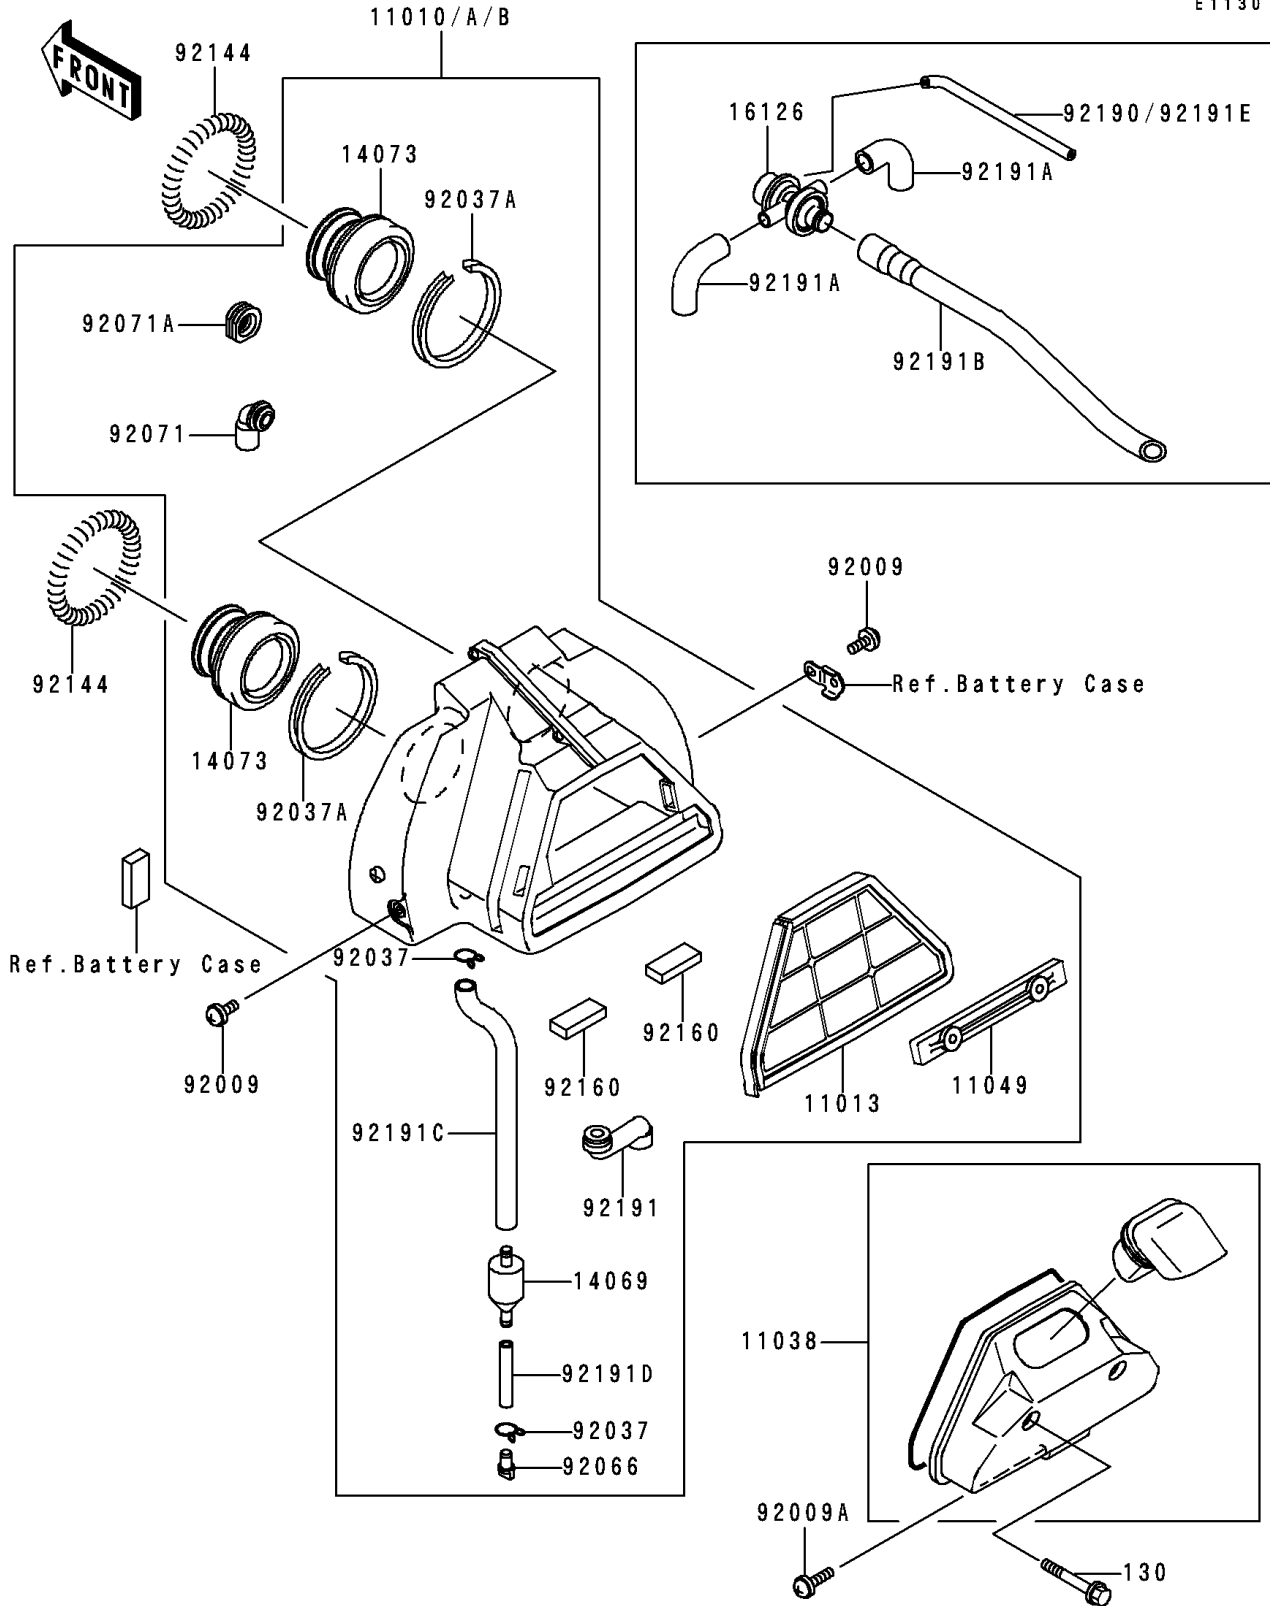

# 1999 Vulcan 500 LTD PARTS DIAGRAM

Air Cleaner

E1130

# 1999 Vulcan 500 LTD PARTS LIST

## Air Cleaner

| ITEM NAME                            | PART NUMBER | QUANTITY |
|--------------------------------------|-------------|----------|
| BOLT-FLANGED (Ref # 130)             | 130H0660    | 2        |
| ELEMENT-AIR FILTER (Ref # 11013)     | 11013-1250  | 1        |
| CASE-ASSY-AIR FILTER (Ref # 11038)   | 11038-1107  | 1        |
| BRACKET (Ref # 11049)                | 11049-1456  | 1        |
| BREATHER (Ref # 14069)               | 14069-1051  | 1        |
| DUCT,AIR FILTER (Ref # 14073)        | 14073-1651  | 2        |
| VALVE,AIR SWITCH (Ref # 16126)       | 16126-1318  | 1        |
| SCREW,6X10 (Ref # 92009)             | 92009-1402  | 2        |
| SCREW,6X55 (Ref # 92009A)            | 92009-1754  | 1        |
| CLAMP,TUBE (Ref # 92037)             | 92037-147   | 2        |
| CLAMP,69MM (Ref # 92037A)            | 92037-1631  | 2        |
| PLUG,DRAIN (Ref # 92066)             | 92066-1211  | 1        |
| GROMMET (Ref # 92071A)               | 92071-1165  | 1        |
| SPRING,AIR FILTER DUCT (Ref # 92144) | 92144-1771  | 2        |
| DAMPER (Ref # 92160)                 | 92160-1689  | 2        |
| TUBE,BREATHER (Ref # 92191)          | 92191-1044  | 1        |
| TUBE (Ref # 92191A)                  | 92191-1045  | 2        |
| TUBE (Ref # 92191B)                  | 92191-1046  | 1        |
| TUBE,AIR FILTER (Ref # 92191C)       | 92191-1074  | 1        |
| TUBE,6X4X60 (Ref # 92191D)           | 92191-1075  | 1        |
| FILTER-ASSY-AIR (Ref # 11010A)       | 11010-1570  | 1        |
| FILTER-ASSY-AIR (Ref # 11010B)       | 11010-1577  | 1        |
| GROMMET,AIR FILTER (Ref # 92071)     | 92071-1114  | 1        |
| TUBE,4X9X276 (Ref # 92190)           | 92190-1444  | 1        |
| TUBE,4X10X266 (Ref # 92191E)         | 92191-1077  | 1        |