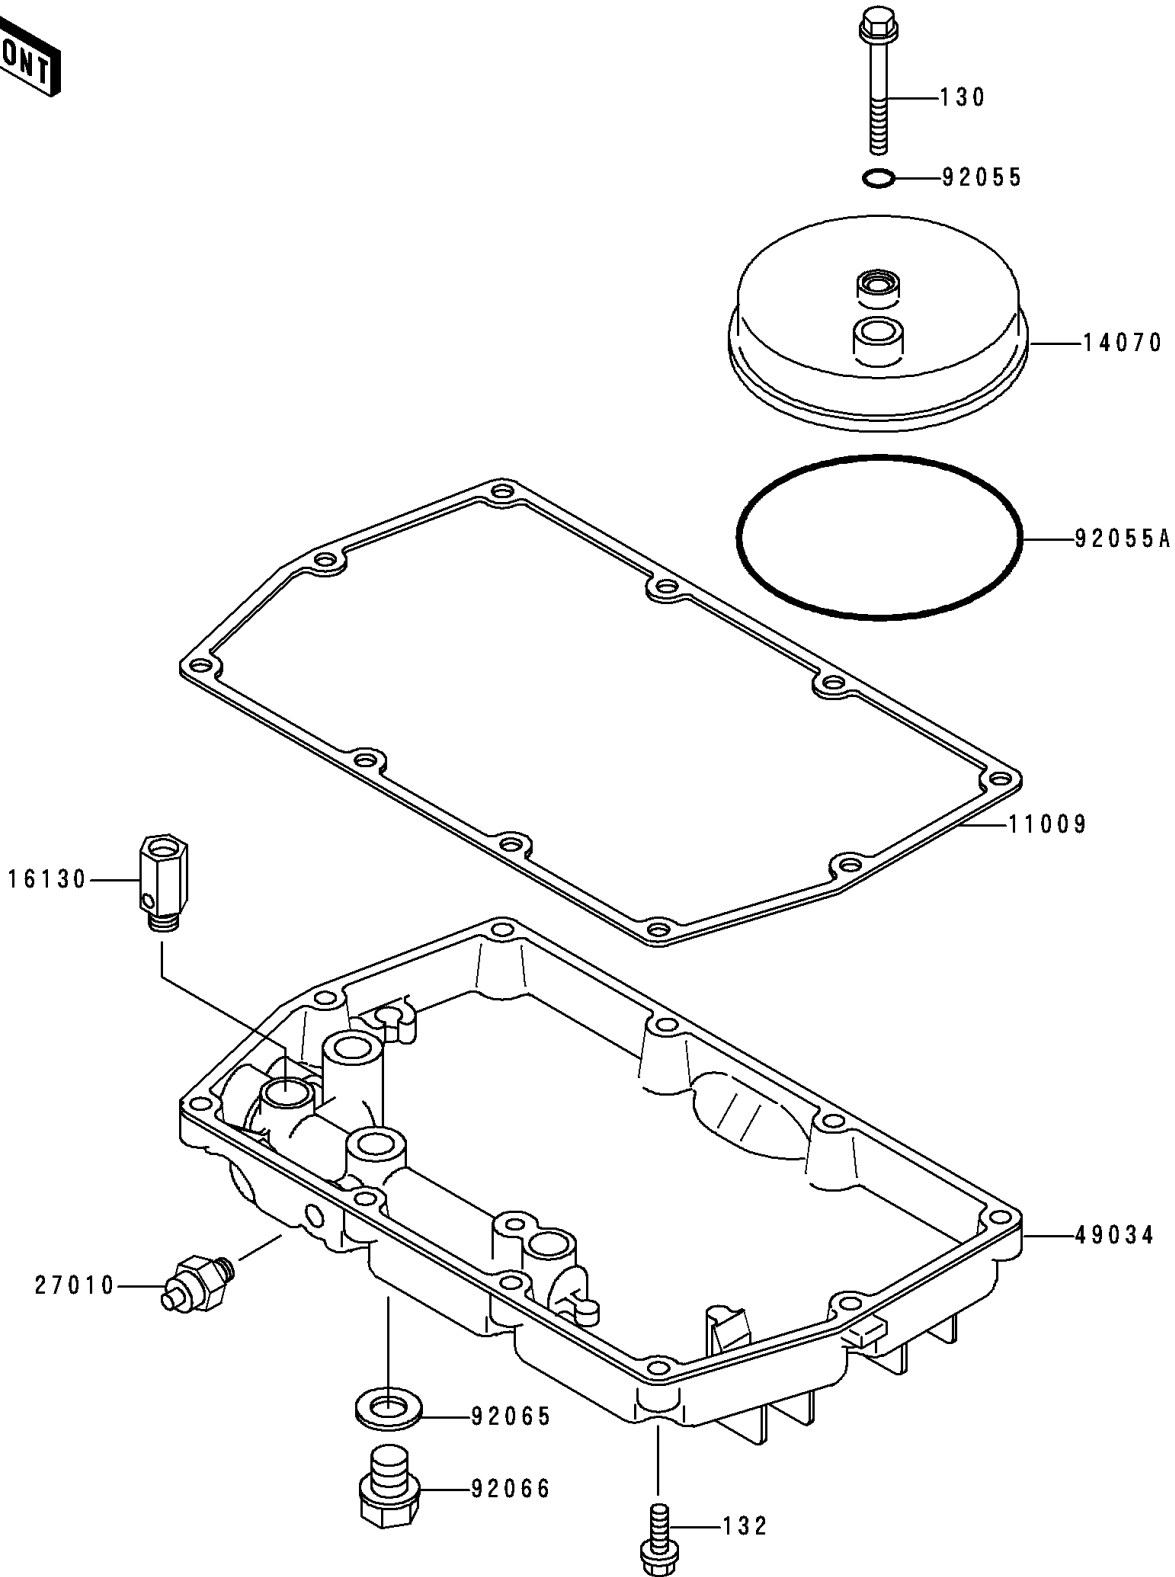

# 1998 Vulcan 500 LTD PARTS DIAGRAM

Breather Cover/Oil Pan

E 1432

# 1998 Vulcan 500 LTD PARTS LIST

## Breather Cover/Oil Pan

ITEM NAME	PART NUMBER	QUANTITY
BOLT-FLANGED (Ref # 130)	130Y0645	1
BOLT-FLANGED-SMALL (Ref # 132)	132Y0625	10
GASKET,OIL PAN (Ref # 11009)	11009-1837	1
BODY-BREATHER (Ref # 14070)	14070-1082	1
VALVE-ASSY-RELIEF (Ref # 16130)	16130-1001	1
SWITCH,OIL PRESSURE (Ref # 27010)	27010-1313	1
PAN-OIL (Ref # 49034)	49034-1108	1
RING-O,6MM (Ref # 92055)	92055-1089	1
RING-O,BREATHER BODY (Ref # 92055A)	92055-1284	1
GASKET,12X22X2,DRAIN PLUG (Ref # 92065)	92065-097	1
PLUG,OIL DRAIN,12X15 (Ref # 92066)	92066-1174	1