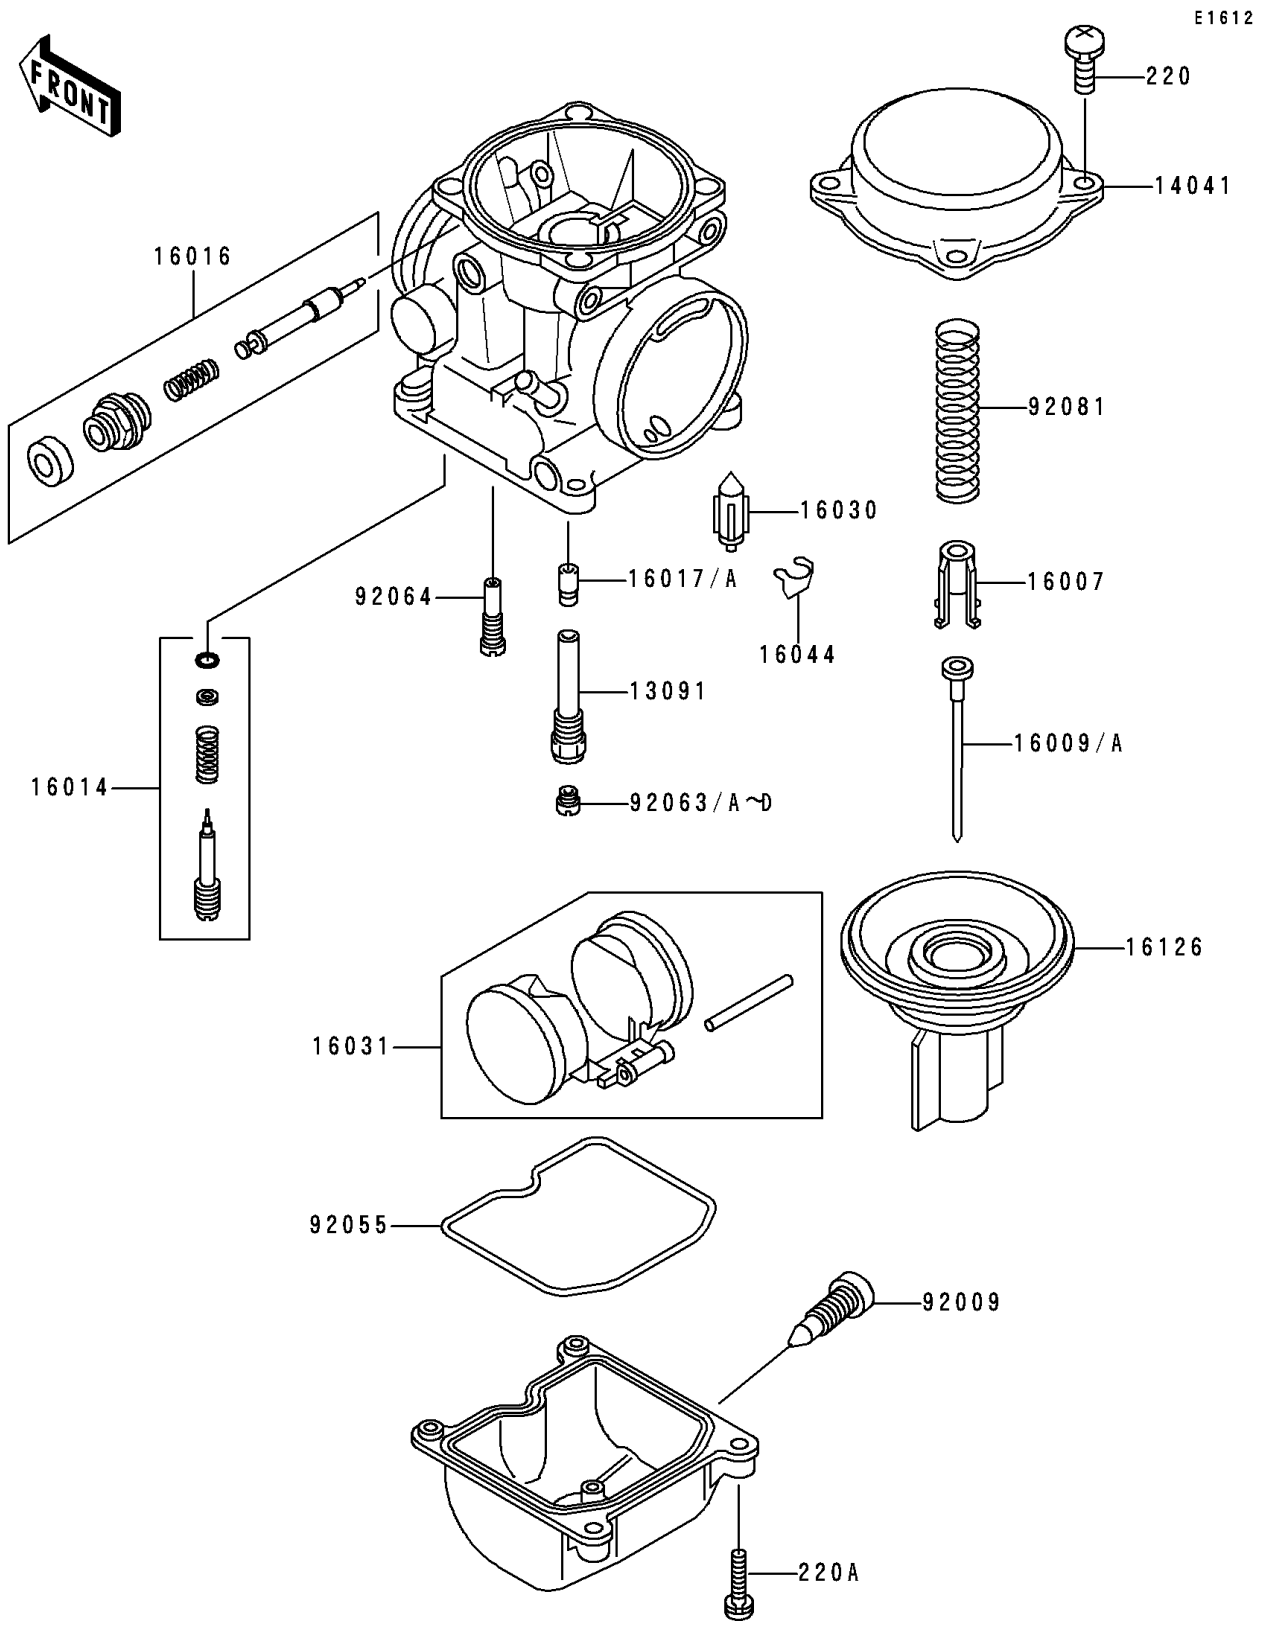

1999 Vulcan 500 LTD PARTS DIAGRAM

Carburetor Parts

1999 Vulcan 500 LTD PARTS LIST

Carburetor Parts

ITEM NAME	PART NUMBER	QUANTITY
SCREW-PAN-CROS (Ref # 220)	220D0408	8
SCREW-PAN-CROS (Ref # 220A)	220D0414	8
HOLDER,NEEDLE JET (Ref # 13091)	13091-1713	2
TOP-CHAMBER,MIXING,OUTSIDE (Ref # 14041)	14041-1076	2
SEAT-SPRING,THROTTLE VALVE (Ref # 16007)	16007-1120	2
NEEDLE-JET,N2WE (Ref # 16009A)	16009-1895	2
SCREW-PILOT AIR (Ref # 16014)	16014-1081	2
PLUNGER (Ref # 16016)	16016-1092	2
JET-NEEDLE (Ref # 16017A)	16017-1376	2
VALVE-FLOAT (Ref # 16030)	16030-1007	2
FLOAT (Ref # 16031)	16031-1077	2
CLAMP,FLOAT VALVE (Ref # 16044)	16044-007	2
VALVE,VACUUM (Ref # 16126)	16126-1160	2
SCREW,DRAIN,M6X0.75 (Ref # 92009)	92009-1551	2
RING-O,FLOAT CHAMBER (Ref # 92055)	92055-1222	2
JET-MAIN,#98 (Ref # 92063)	92063-1005	2
JET-MAIN,#100 (Ref # 92063A)	92063-1008	2
JET-MAIN,#105 (Ref # 92063B)	92063-1009	2
JET-MAIN,#102 (Ref # 92063C)	92063-1090	2
JET-MAIN,#108 (Ref # 92063D)	92063-1116	2
JET-PILOT,#35 (Ref # 92064)	92064-1101	2
SPRING,VACUUM VALVE (Ref # 92081)	92081-1925	2