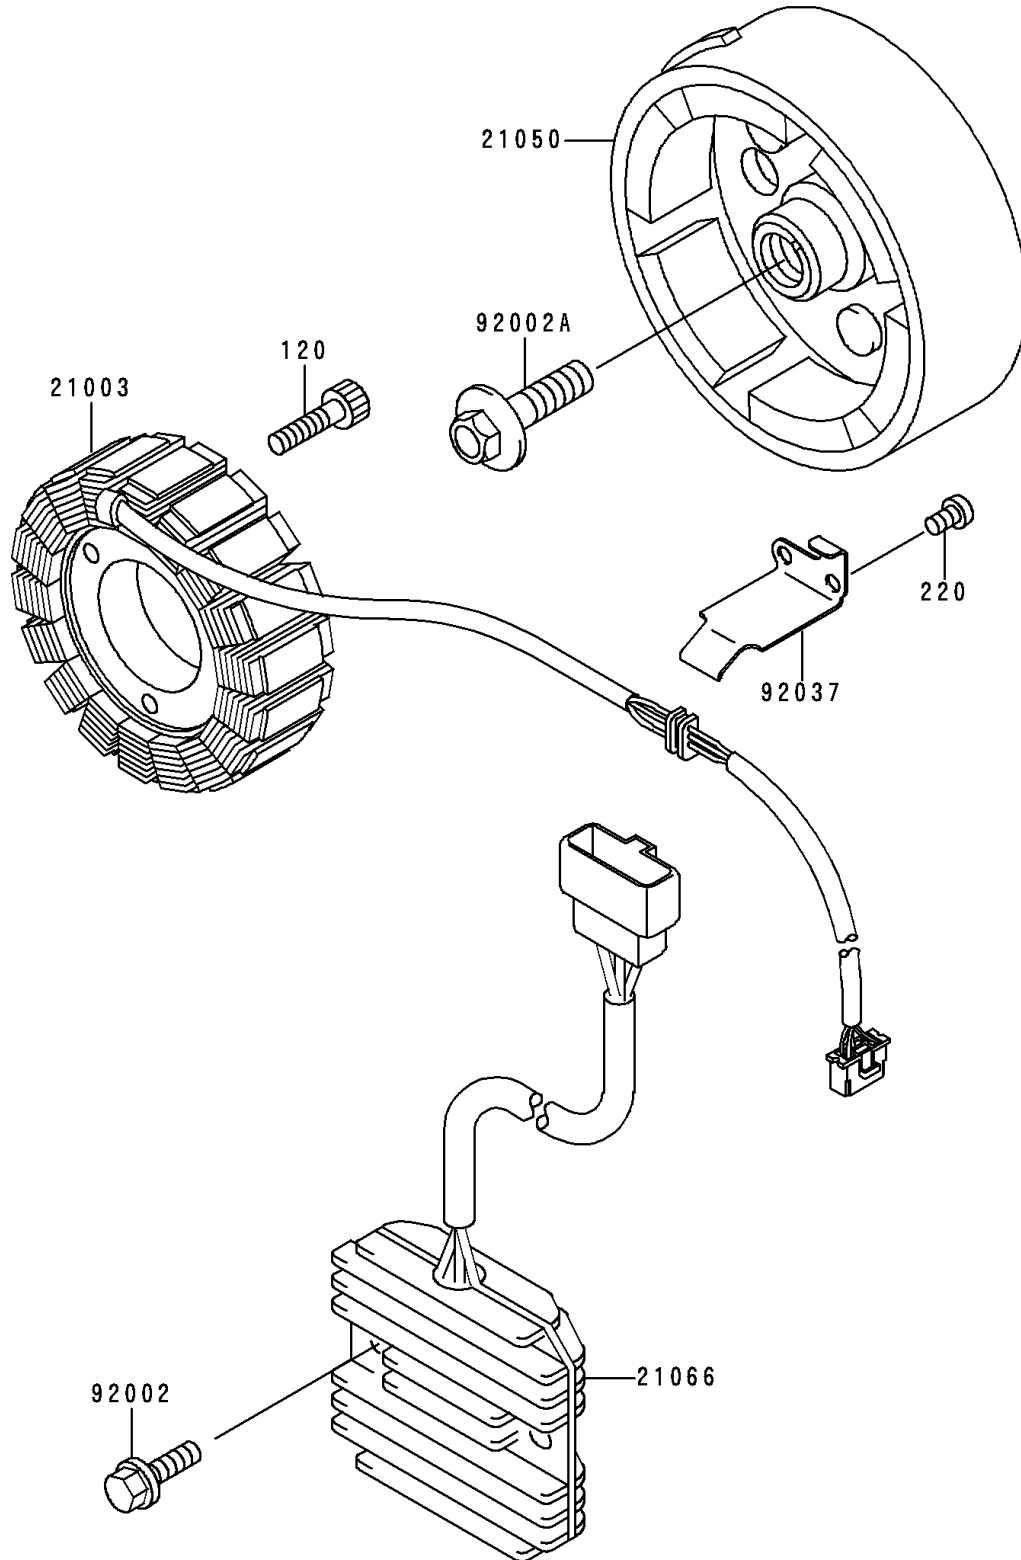

# 1997 Vulcan 500 LTD PARTS DIAGRAM

Generator

E1810

# 1997 Vulcan 500 LTD PARTS LIST

## Generator

ITEM NAME	PART NUMBER	QUANTITY
BOLT-SOCKET,6X25 (Ref # 120)	120P0625	3
SCREW-PAN-CROS (Ref # 220)	220B0510	2
STATOR (Ref # 21003)	21003-1123	1
FLYWHEEL (Ref # 21050)	21050-1168	1
REGULATOR-VOLTAGE (Ref # 21066)	21066-1030	1
BOLT,6X25 (Ref # 92002)	92002-1086	2
BOLT,FLANGED,10X36 (Ref # 92002A)	92002-1457	1
CLAMP,GENERATOR LEAD (Ref # 92037)	92037-1630	1