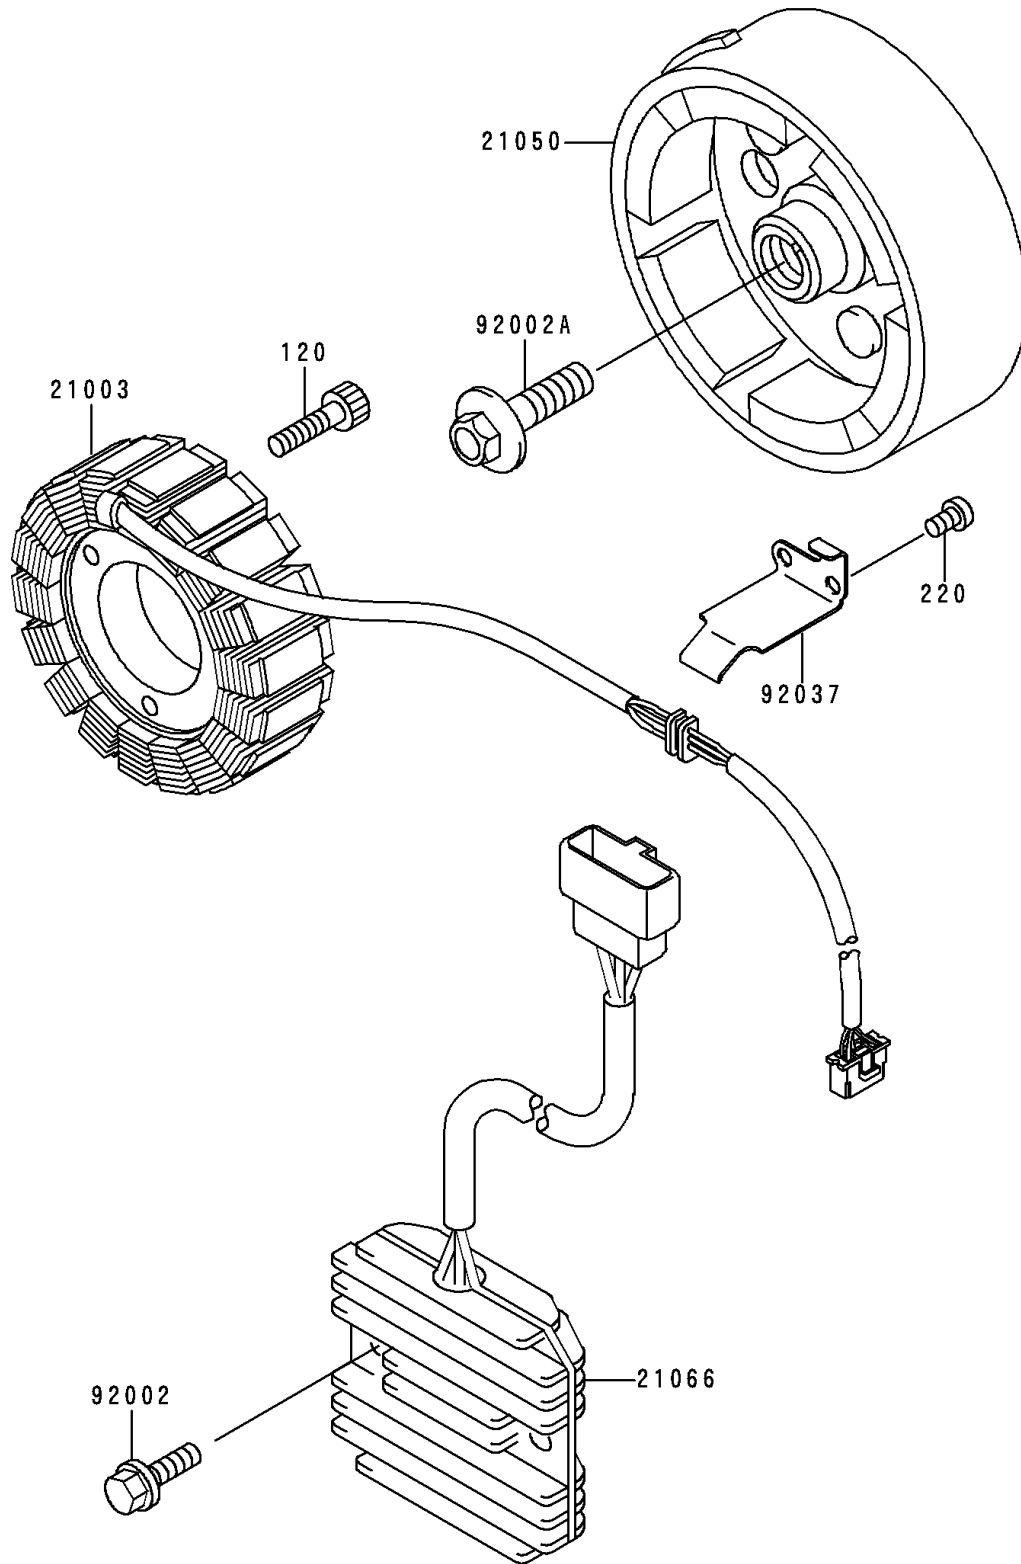

1998 Vulcan 500 LTD PARTS DIAGRAM

Generator

E1810

1998 Vulcan 500 LTD PARTS LIST

Generator

ITEM NAME	PART NUMBER	QUANTITY
BOLT-SOCKET,6X25 (Ref # 120)	120P0625	3
SCREW-PAN-CROS (Ref # 220)	220B0510	2
STATOR (Ref # 21003)	21003-1123	1
FLYWHEEL (Ref # 21050)	21050-1168	1
REGULATOR-VOLTAGE (Ref # 21066)	21066-1030	1
BOLT,6X25 (Ref # 92002)	92002-1086	2
BOLT,FLANGED,10X36 (Ref # 92002A)	92002-1457	1
CLAMP,GENERATOR LEAD (Ref # 92037)	92037-1630	1