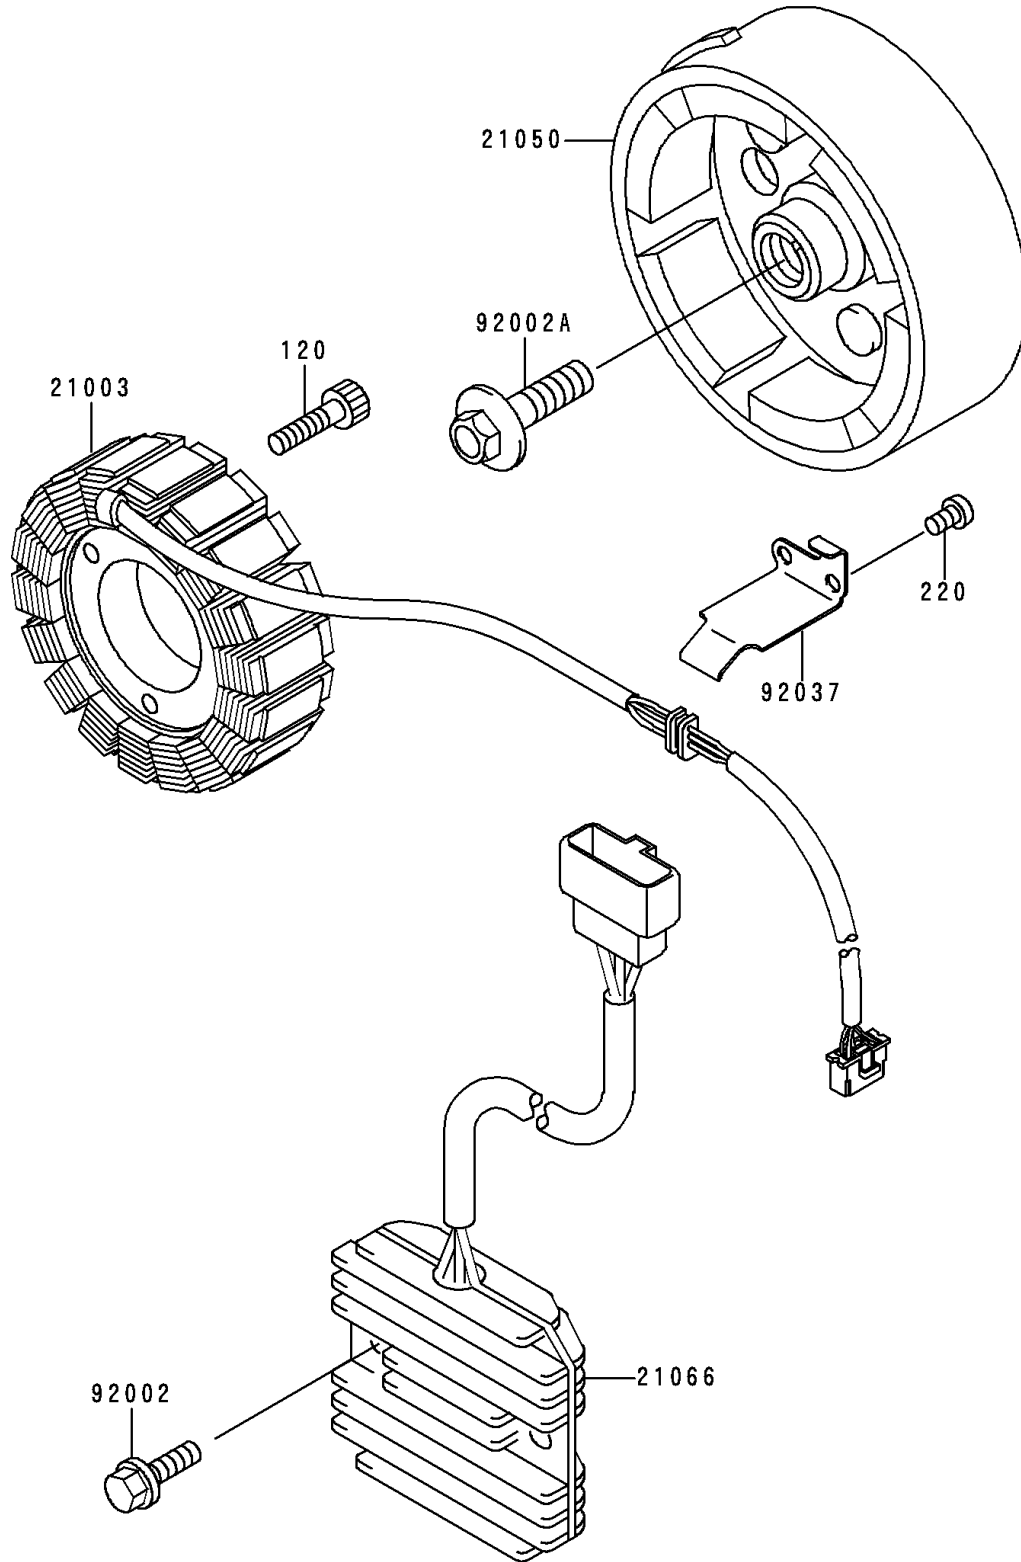

# 1998 Vulcan 500 LTD PARTS DIAGRAM

Generator

E1810

# 1998 Vulcan 500 LTD PARTS LIST

## Generator

ITEM NAME	PART NUMBER	QUANTITY
BOLT-SOCKET,6X25 (Ref # 120)	120P0625	3
SCREW-PAN-CROS (Ref # 220)	220B0510	2
STATOR (Ref # 21003)	21003-1123	1
FLYWHEEL (Ref # 21050)	21050-1168	1
REGULATOR-VOLTAGE (Ref # 21066)	21066-1030	1
BOLT,6X25 (Ref # 92002)	92002-1086	2
BOLT,FLANGED,10X36 (Ref # 92002A)	92002-1457	1
CLAMP,GENERATOR LEAD (Ref # 92037)	92037-1630	1