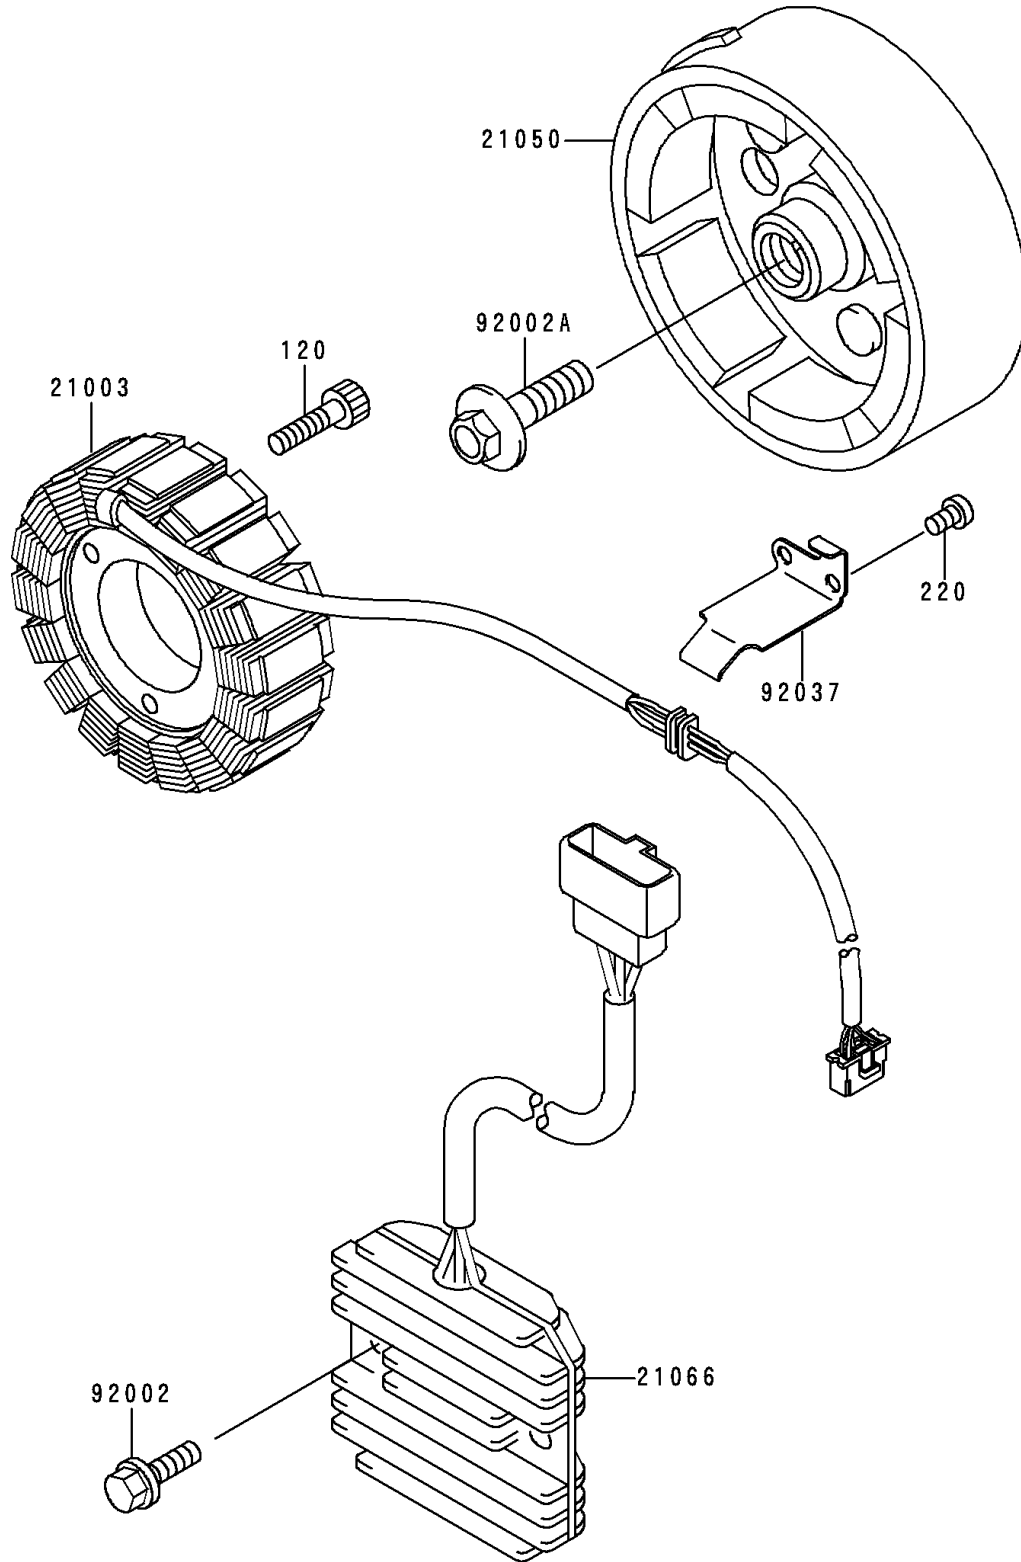

1999 Vulcan 500 LTD PARTS DIAGRAM

Generator

E1810

1999 Vulcan 500 LTD PARTS LIST

Generator

ITEM NAME	PART NUMBER	QUANTITY
BOLT-SOCKET,6X25 (Ref # 120)	120P0625	3
SCREW-PAN-CROS (Ref # 220)	220B0510	2
STATOR (Ref # 21003)	21003-1123	1
FLYWHEEL (Ref # 21050)	21050-1168	1
REGULATOR-VOLTAGE (Ref # 21066)	21066-1030	1
BOLT,6X25 (Ref # 92002)	92002-1086	2
BOLT,FLANGED,10X36 (Ref # 92002A)	92002-1457	1
CLAMP,GENERATOR LEAD (Ref # 92037)	92037-1630	1