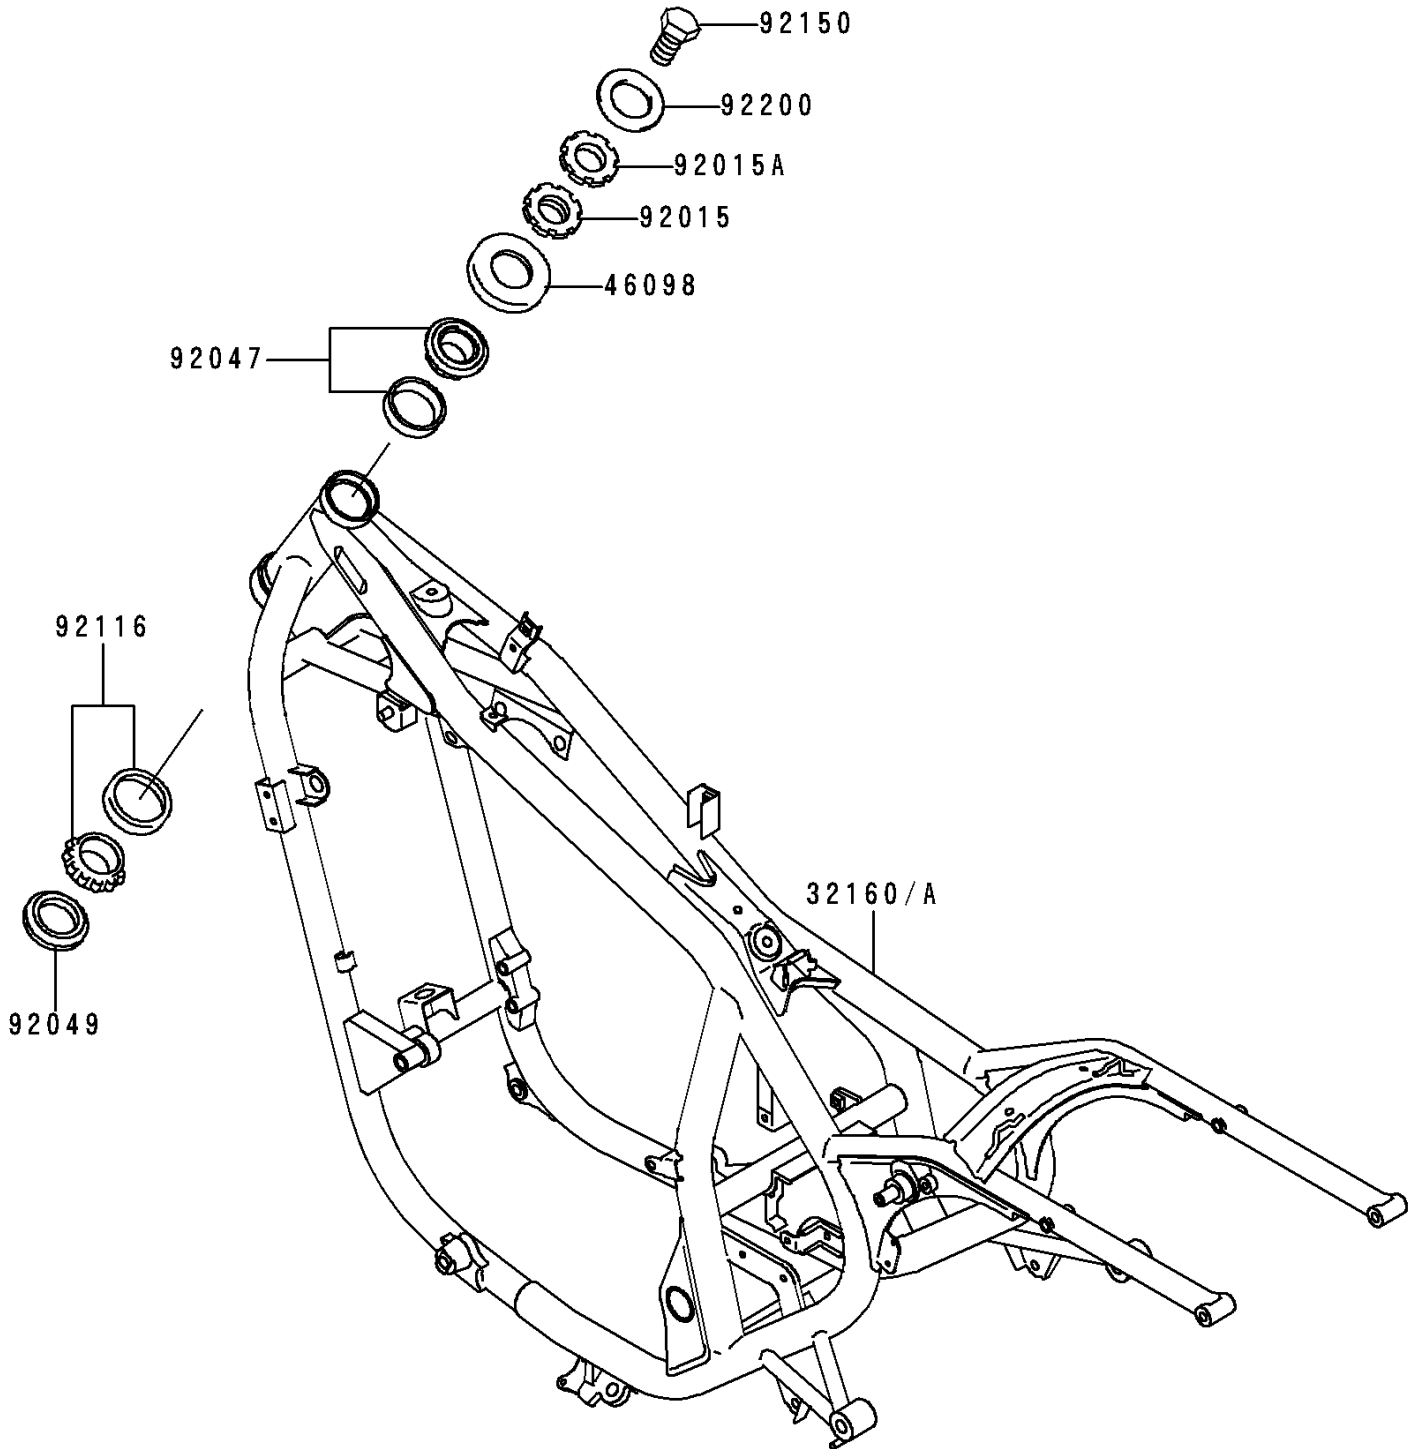

1996 Vulcan 500 LTD PARTS DIAGRAM

Frame

F2120

1996 Vulcan 500 LTD PARTS LIST

Frame

ITEM NAME	PART NUMBER	QUANTITY
FRAME-COMP (Ref # 32160)	32160-1433	1
CAP,STEERING STEM (Ref # 46098)	46098-017	1
NUT,25MM,T=10 (Ref # 92015)	92015-1377	1
NUT,25MM,T=6 (Ref # 92015A)	92015-1378	1
RACE,ROLLER,32005JR RS (Ref # 92047)	92047-017	1
SEAL-OIL,XMHE36X52X4J (Ref # 92049)	92049-1162	1
BEARING-ROLLER,HR320/28XJ (Ref # 92116)	92116-1009	1
BOLT,14X25 (Ref # 92150)	92150-1672	1
WASHER (Ref # 92200)	92200-1140	1