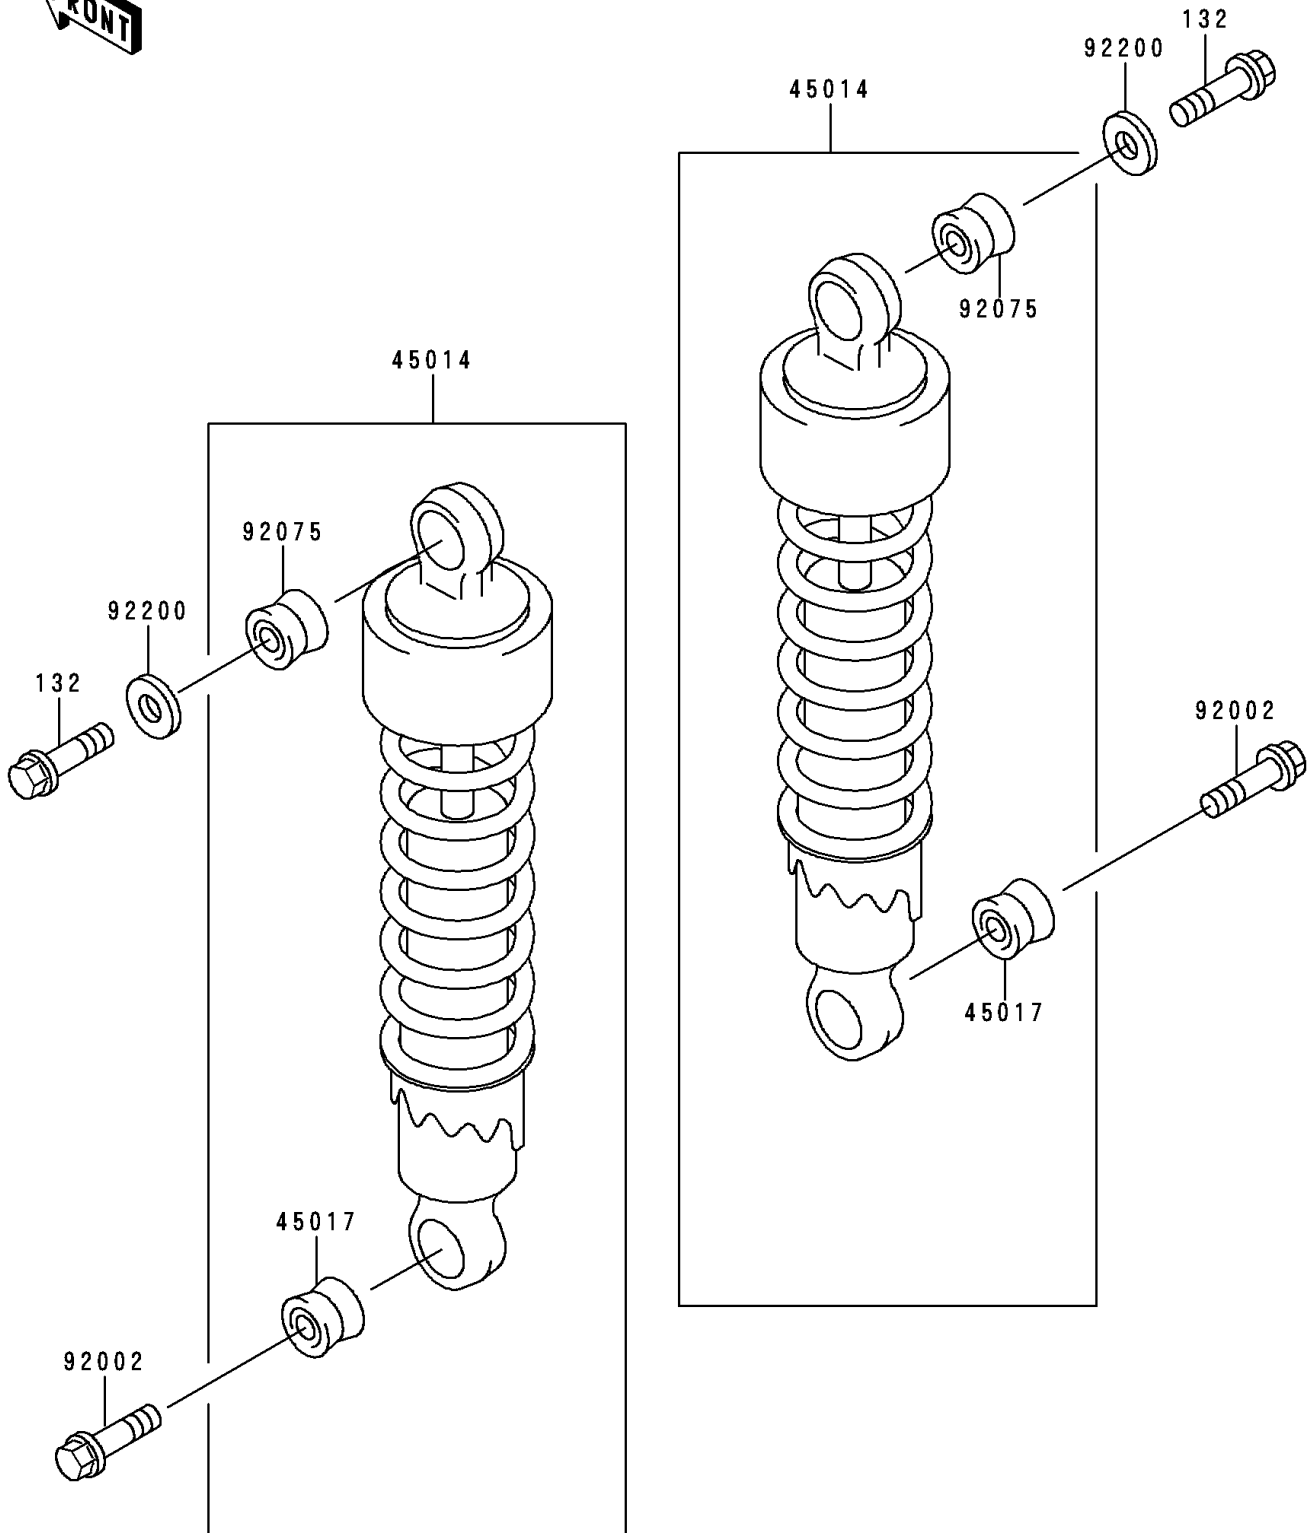

1999 Vulcan 500 LTD PARTS DIAGRAM

Suspension/Shock Absorber

F2151

1999 Vulcan 500 LTD PARTS LIST

Suspension/Shock Absorber

ITEM NAME	PART NUMBER	QUANTITY
BOLT-FLANGED-SMALL (Ref # 132)	132E0814	2
SHOCKABSORBER (Ref # 45014)	45014-1628	2
DAMPER,SHOCKABSORBER,LWR (Ref # 45017)	45017-019	2
BOLT,FLANGED,10X35 (Ref # 92002)	92002-1829	2
DAMPER,SHOCKABSORBER (Ref # 92075)	92075-1141	2
WASHER,8.5X35X2.3 (Ref # 92200)	92200-1293	2