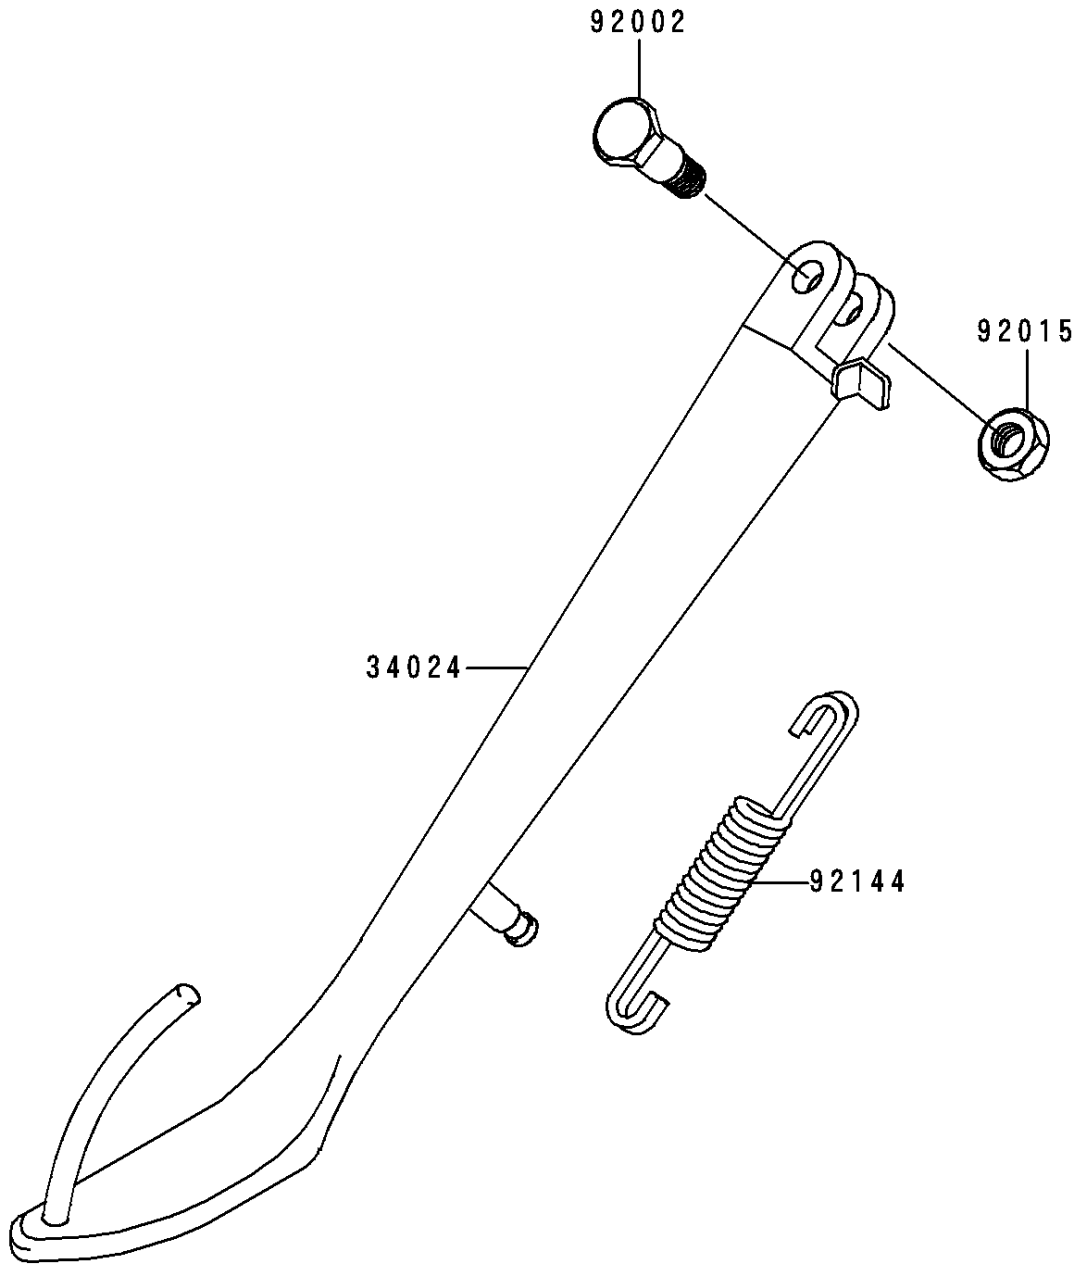

1996 Vulcan 500 LTD PARTS DIAGRAM

Stand(s)

F2190

1996 Vulcan 500 LTD PARTS LIST

Stand(s)

ITEM NAME	PART NUMBER	QUANTITY
STAND-SIDE (Ref # 34024)	34024-1322	1
BOLT,SIDE STAND (Ref # 92002)	92002-1813	1
NUT,LOCK,10MM,BLACK (Ref # 92015)	92015-1188	1
SPRING,SIDE STAND (Ref # 92144)	92144-1127	1