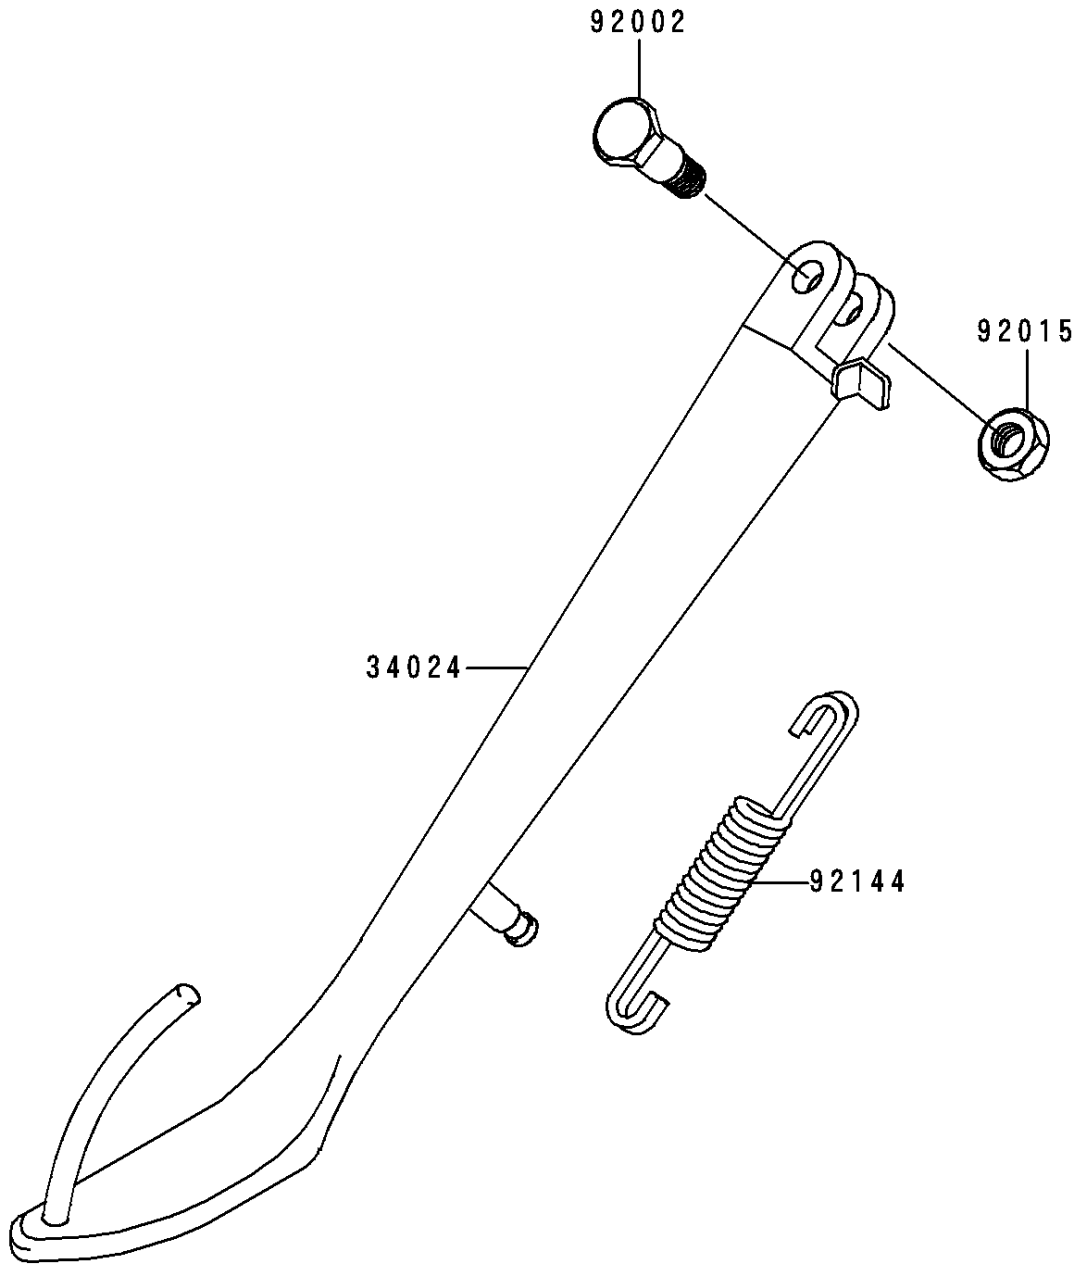

1998 Vulcan 500 LTD PARTS DIAGRAM

Stand(s)

F2190

1998 Vulcan 500 LTD PARTS LIST

Stand(s)

ITEM NAME	PART NUMBER	QUANTITY
STAND-SIDE (Ref # 34024)	34024-1322	1
BOLT,SIDE STAND (Ref # 92002)	92002-1813	1
NUT,LOCK,10MM,BLACK (Ref # 92015)	92015-1188	1
SPRING,SIDE STAND (Ref # 92144)	92144-1127	1