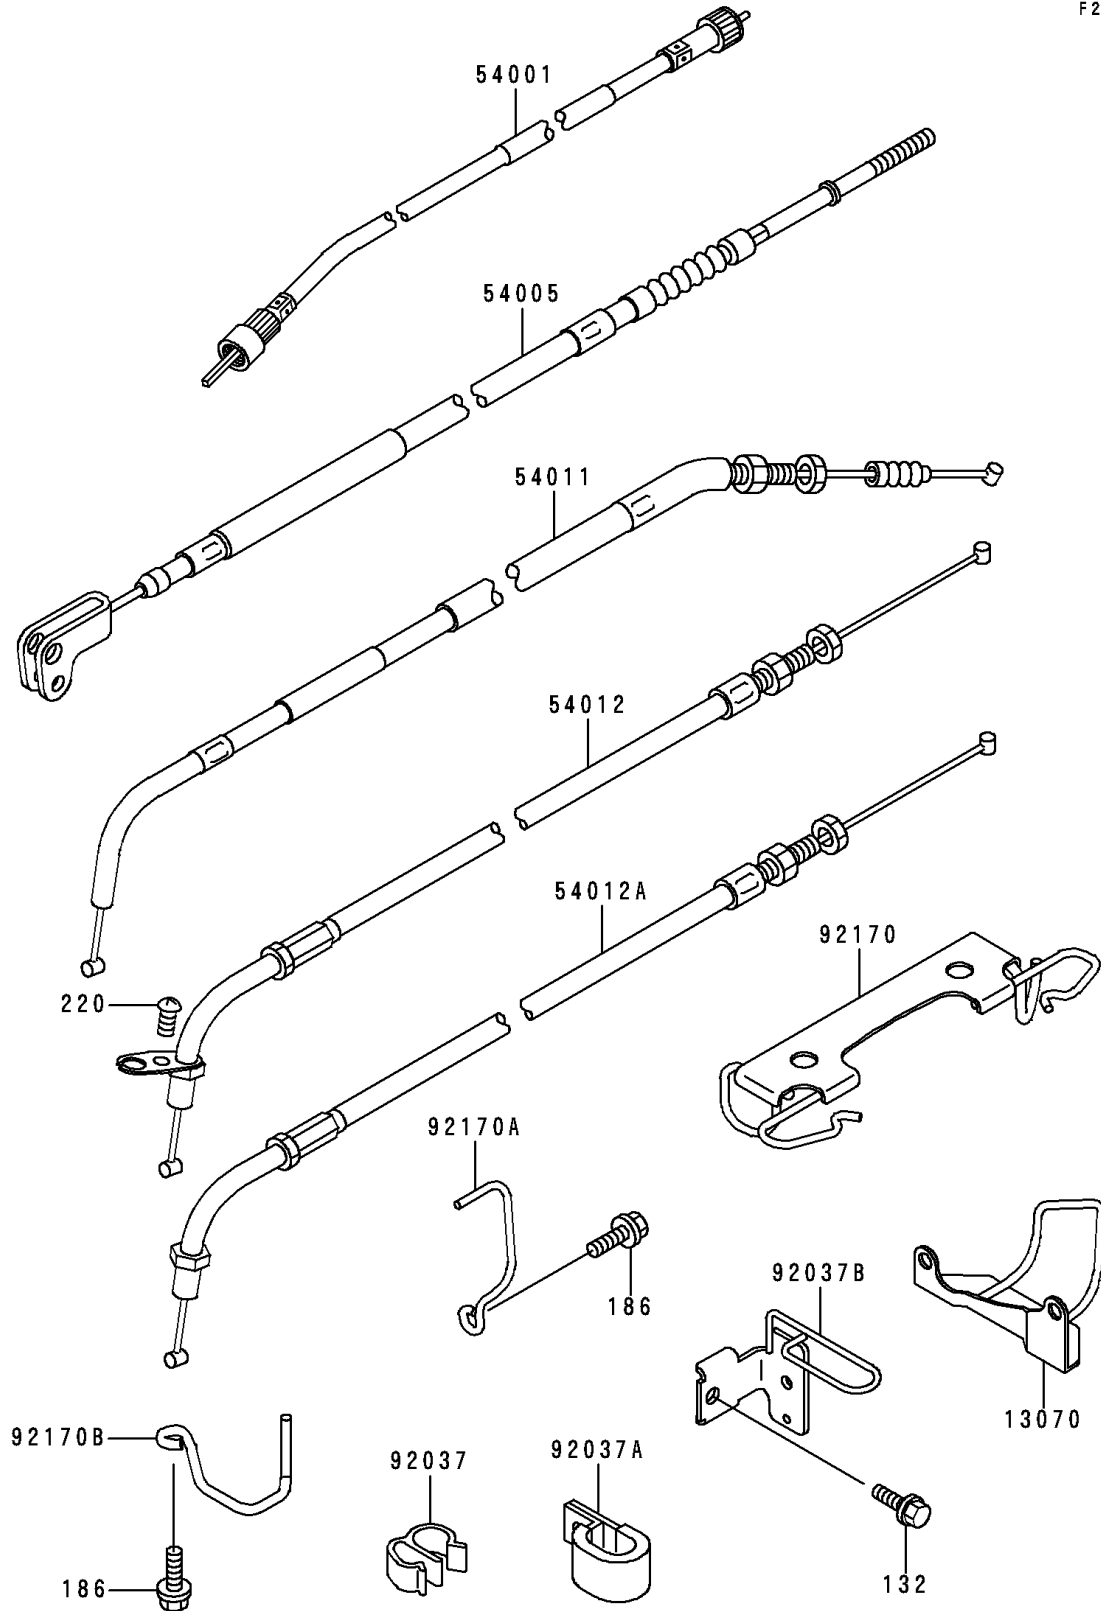

# 1998 Vulcan 500 LTD PARTS DIAGRAM

Cables

F2540

## 1998 Vulcan 500 LTD PARTS LIST

### Cables

ITEM NAME	PART NUMBER	QUANTITY
BOLT-FLANGED-SMALL (Ref # 132)	132E0610	1
BOLT-UPSET-WP (Ref # 186)	186J0614	2
SCREW-PAN-CROS (Ref # 220)	220C0514	1
GUIDE,CABLE (Ref # 13070)	13070-1297	1
CABLE-SPEEDMETER (Ref # 54001)	54001-1217	1
CABLE-BRAKE (Ref # 54005)	54005-1185	1
CABLE-CLUTCH (Ref # 54011)	54011-1362	1
CABLE-THROTTLE,CLOSING (Ref # 54012)	54012-1479	1
CABLE-THROTTLE,OPENING (Ref # 54012A)	54012-1480	1
CLAMP (Ref # 92037)	92037-1458	2
CLAMP (Ref # 92037A)	92037-1608	1
CLAMP,CABLE (Ref # 92037B)	92037-1885	1
CLAMP,CABLE&HOSE (Ref # 92170)	92170-1648	1
CLAMP,CABLE (Ref # 92170A)	92170-1663	1
CLAMP,CABLE (Ref # 92170B)	92170-1690	1