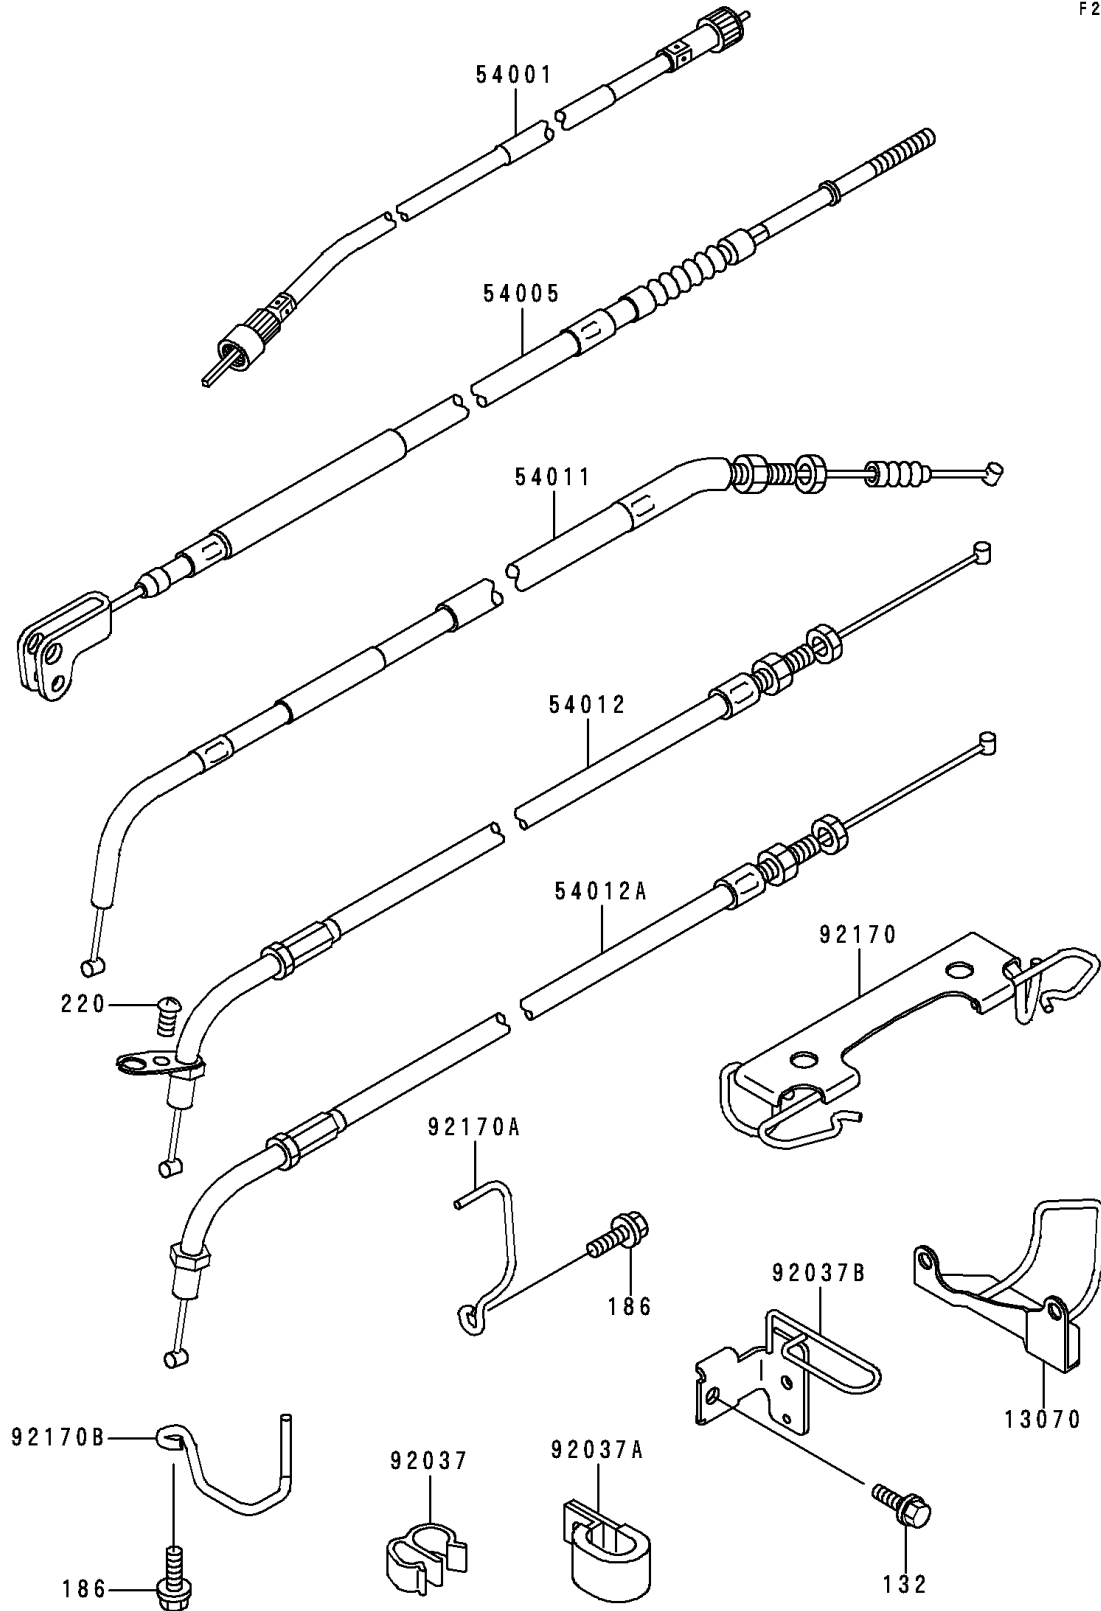

1999 Vulcan 500 LTD PARTS DIAGRAM

Cables

F2540

1999 Vulcan 500 LTD PARTS LIST

Cables

ITEM NAME	PART NUMBER	QUANTITY
BOLT-FLANGED-SMALL (Ref # 132)	132E0610	1
BOLT-UPSET-WP (Ref # 186)	186J0614	2
SCREW-PAN-CROS (Ref # 220)	220C0514	1
GUIDE,CABLE (Ref # 13070)	13070-1297	1
CABLE-SPEEDMETER (Ref # 54001)	54001-1217	1
CABLE-BRAKE (Ref # 54005)	54005-1185	1
CABLE-CLUTCH (Ref # 54011)	54011-1362	1
CABLE-THROTTLE,CLOSING (Ref # 54012)	54012-1479	1
CABLE-THROTTLE,OPENING (Ref # 54012A)	54012-1480	1
CLAMP (Ref # 92037)	92037-1458	2
CLAMP (Ref # 92037A)	92037-1608	1
CLAMP,CABLE (Ref # 92037B)	92037-1885	1
CLAMP,CABLE&HOSE (Ref # 92170)	92170-1648	1
CLAMP,CABLE (Ref # 92170A)	92170-1663	1
CLAMP,CABLE (Ref # 92170B)	92170-1690	1