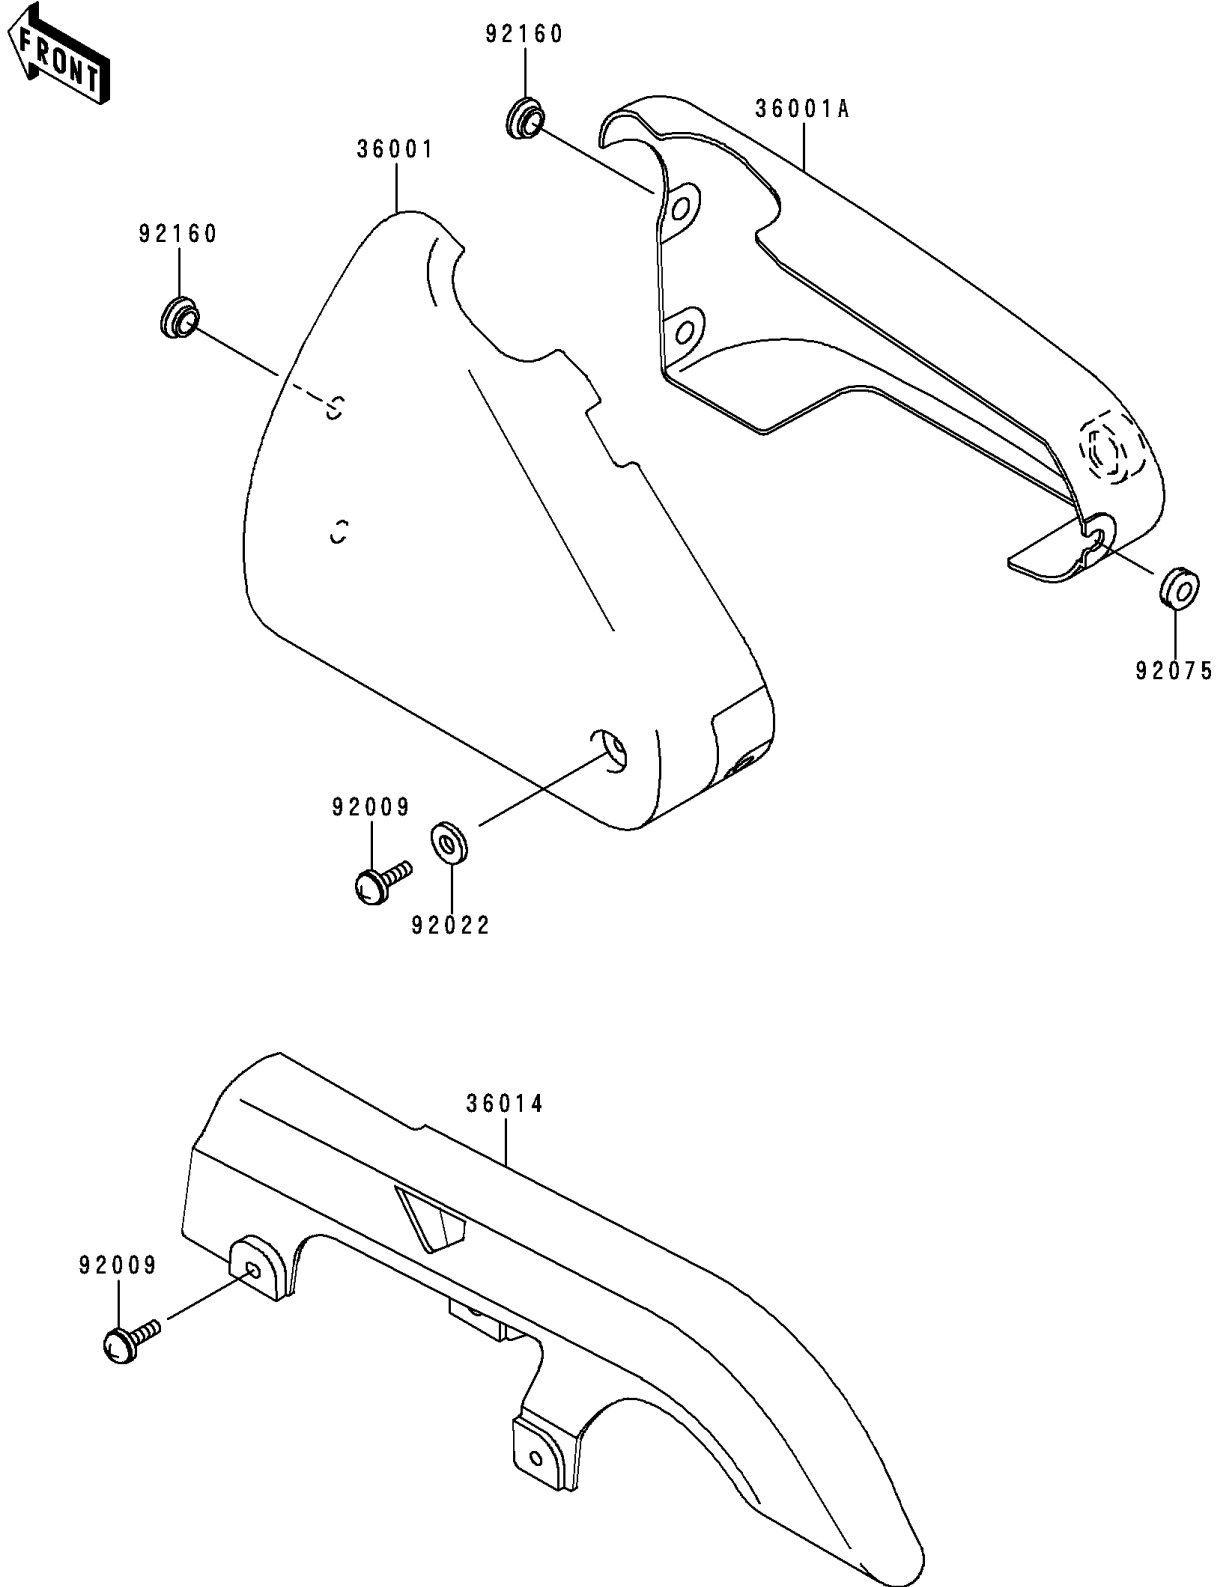

# 1996 Vulcan 500 LTD PARTS DIAGRAM

Side Covers/Chain Cover

F 2610

# 1996 Vulcan 500 LTD PARTS LIST

## Side Covers/Chain Cover

ITEM NAME	PART NUMBER	QUANTITY
COVER-SIDE,LH,EBONY (Ref # 36001)	36001-1559-H8	1
COVER-SIDE,RH,EBONY (Ref # 36001A)	36001-1560-H8	1
CASE-CHAIN (Ref # 36014)	36014-1201	1
SCREW,6X14 (Ref # 92009)	92009-1662	4
WASHER,6.5X16X1 (Ref # 92022)	92022-1143	1
DAMPER (Ref # 92075)	92075-1629	1
DAMPER (Ref # 92160)	92160-1764	4