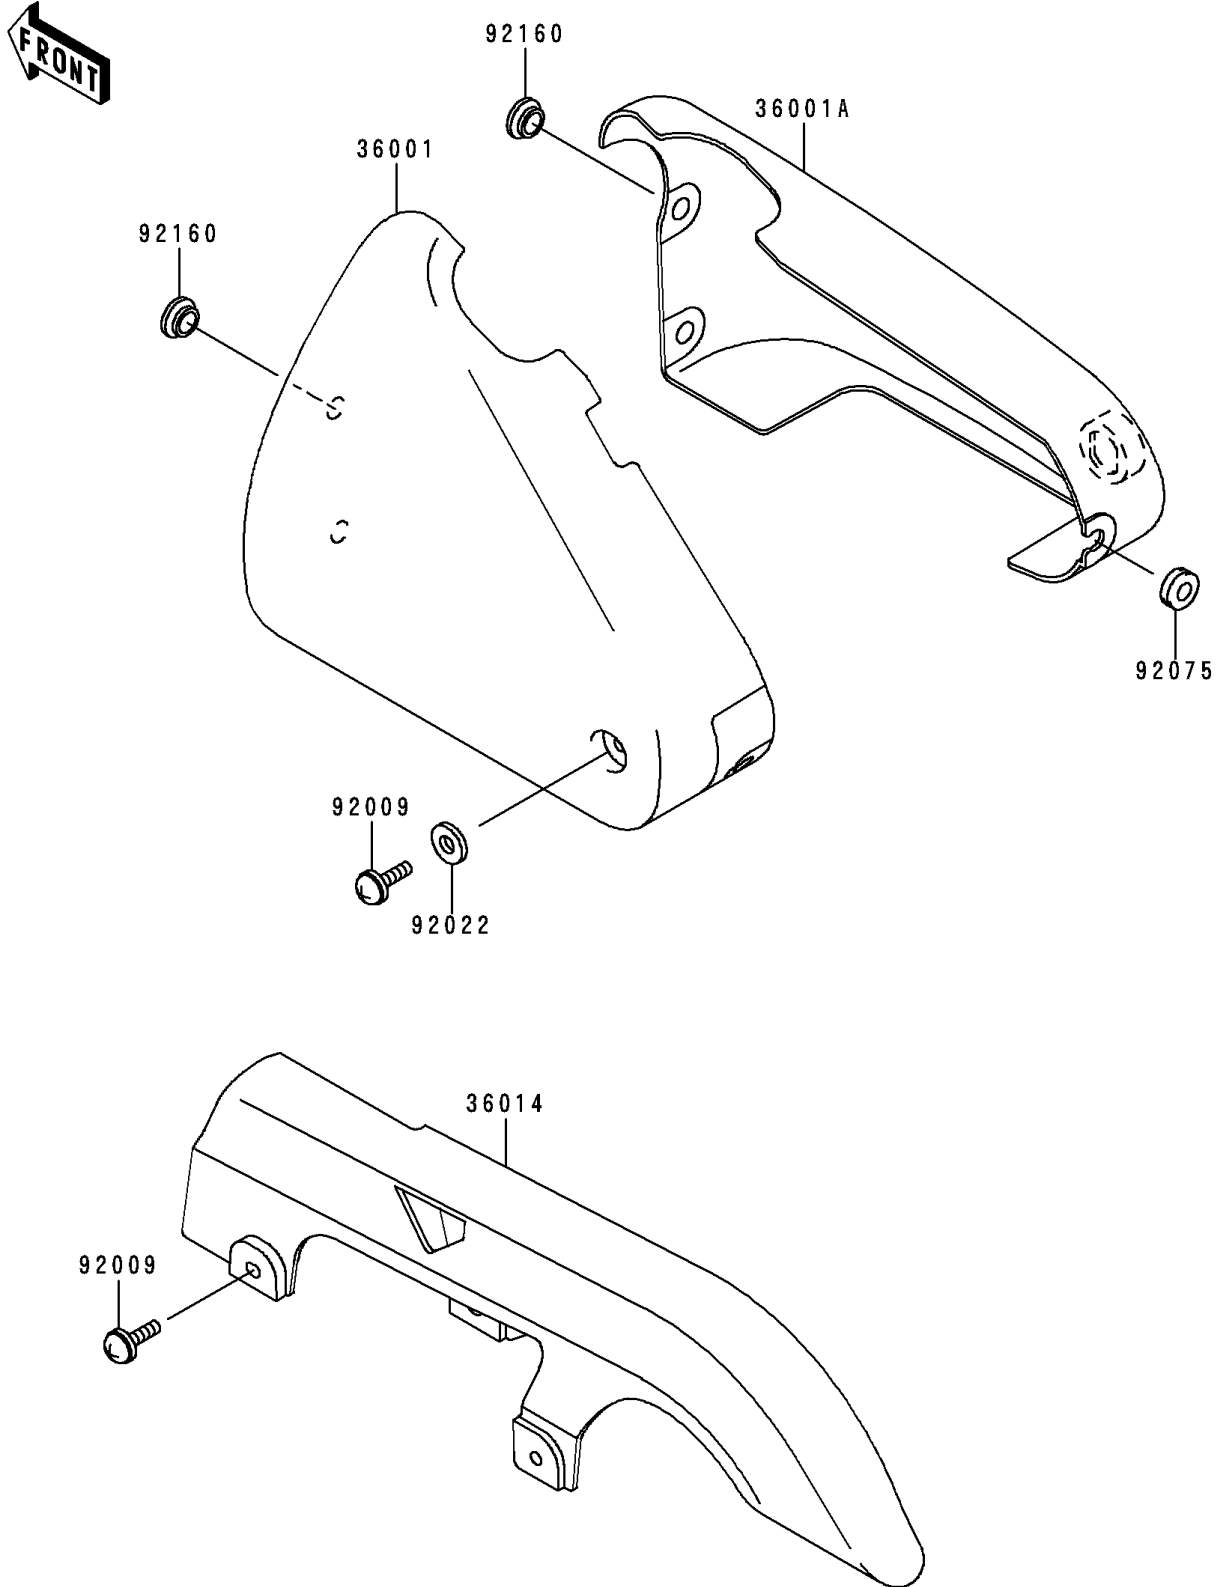

1998 Vulcan 500 LTD PARTS DIAGRAM

Side Covers/Chain Cover

F 2610

1998 Vulcan 500 LTD PARTS LIST

Side Covers/Chain Cover

ITEM NAME	PART NUMBER	QUANTITY
COVER-SIDE,LH,EBONY (Ref # 36001)	36001-1559-H8	1
COVER-SIDE,RH,EBONY (Ref # 36001A)	36001-1560-H8	1
CASE-CHAIN (Ref # 36014)	36014-1201	1
SCREW,6X14 (Ref # 92009)	92009-1662	4
WASHER,6.5X16X1 (Ref # 92022)	92022-1143	1
DAMPER (Ref # 92075)	92075-1629	1
DAMPER (Ref # 92160)	92160-1764	4