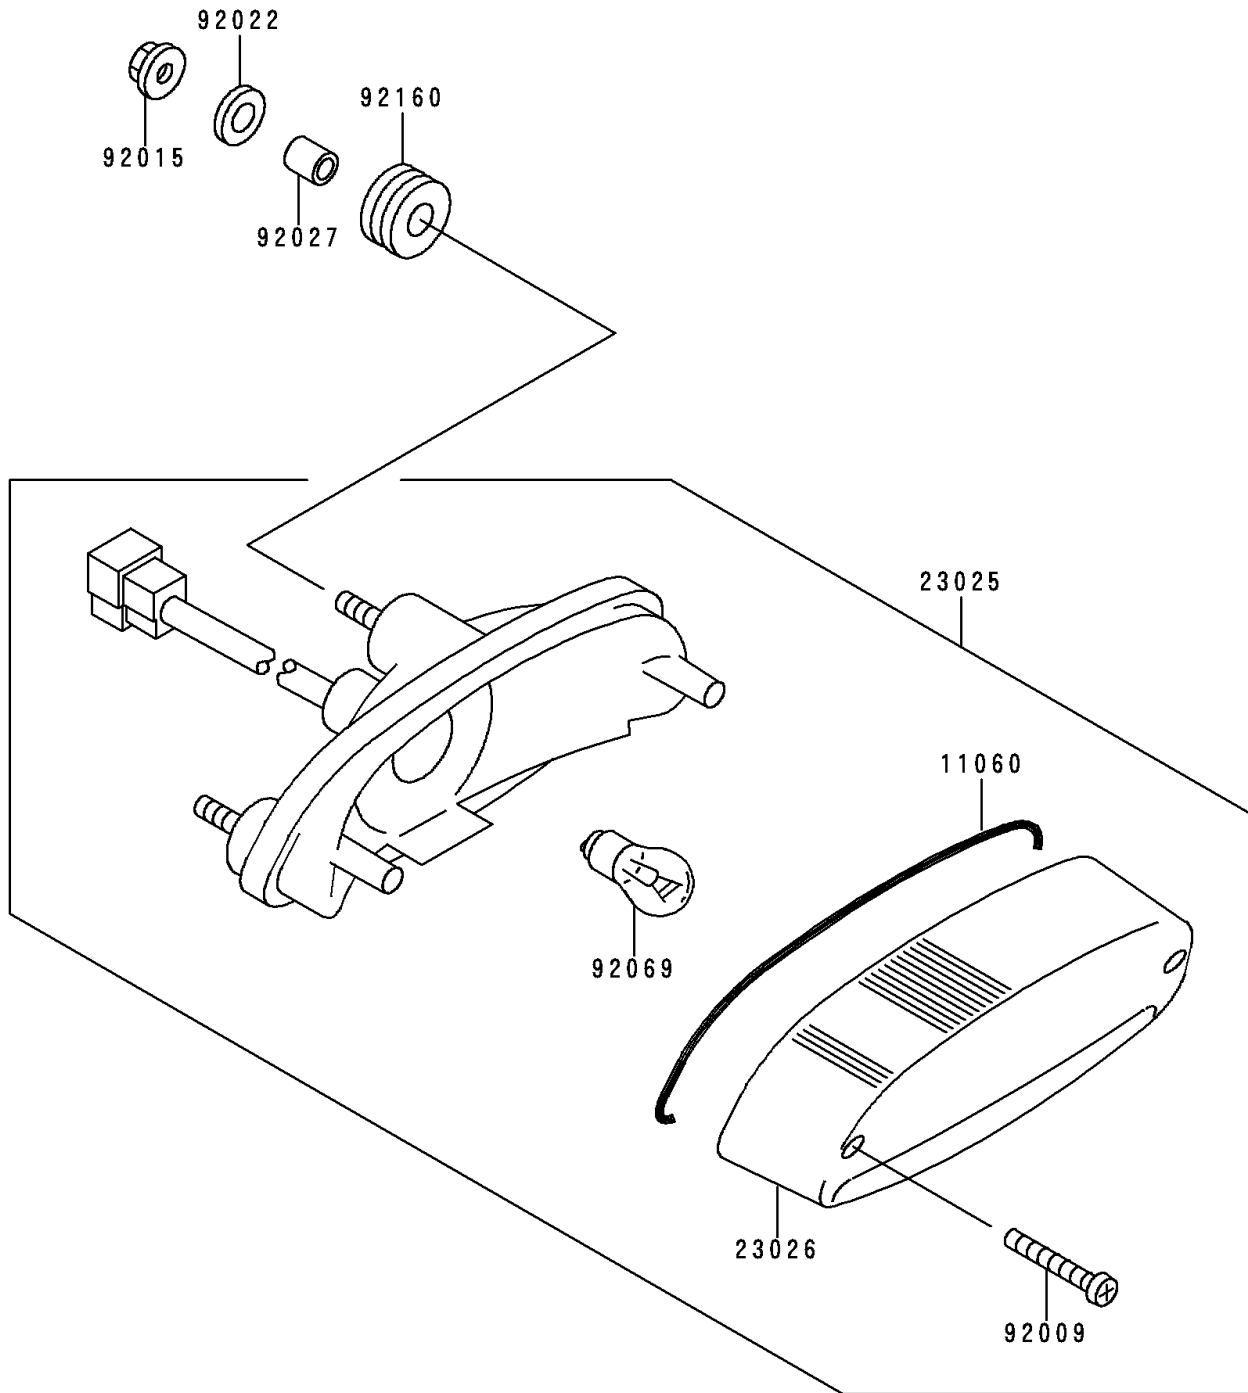

1998 Vulcan 500 LTD PARTS DIAGRAM

Taillight(s)

F2720

1998 Vulcan 500 LTD PARTS LIST

Taillight(s)

ITEM NAME	PART NUMBER	QUANTITY
GASKET,TAIL LAMP LENS (Ref # 11060)	11060-1174	1
LAMP-TAIL (Ref # 23025)	23025-1254	1
LENS,TAIL LAMP (Ref # 23026)	23026-1183	1
SCREW,TAPPING,4X20 (Ref # 92009)	92009-1378	2
NUT,FLANGED,6MM (Ref # 92015)	92015-1367	3
WASHER,6.5X20X1.6 (Ref # 92022)	92022-1557	3
COLLAR,6.8X10X12 (Ref # 92027)	92027-162	3
BULB,12V 27/8W (Ref # 92069)	92069-059	1
DAMPER (Ref # 92160)	92160-1162	3