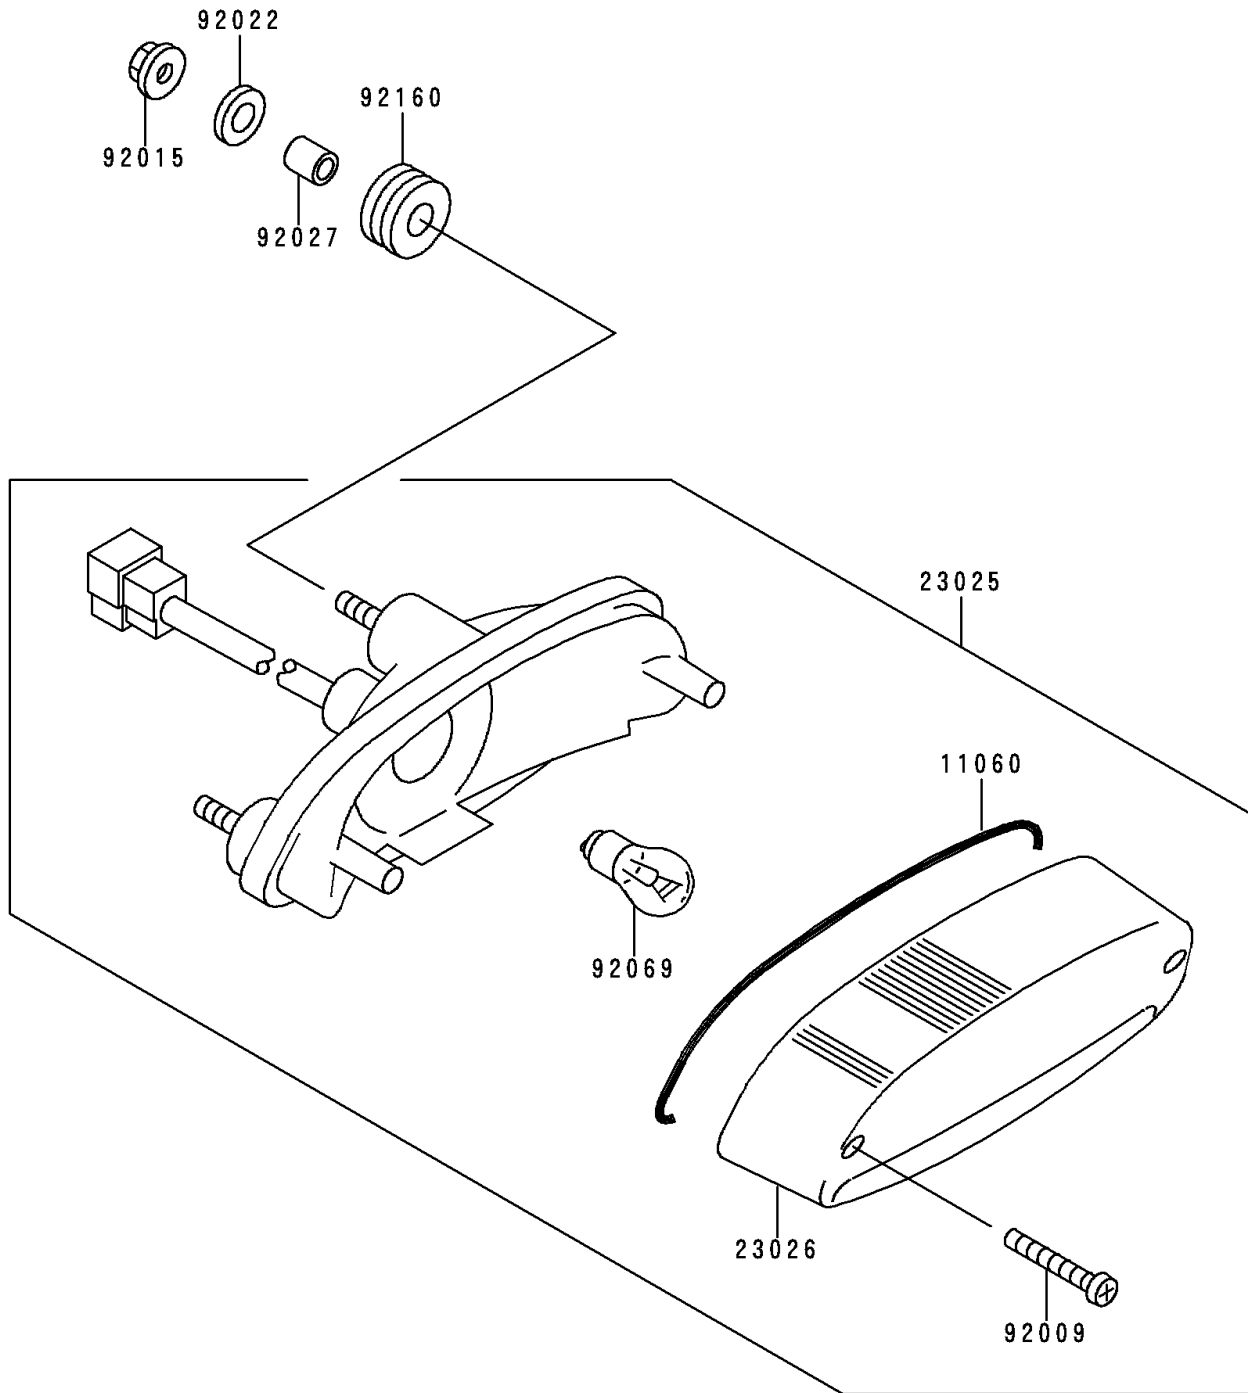

# 1999 Vulcan 500 LTD PARTS DIAGRAM

Taillight(s)

F2720

## 1999 Vulcan 500 LTD PARTS LIST

### Taillight(s)

ITEM NAME	PART NUMBER	QUANTITY
GASKET, TAIL LAMP LENS (Ref # 11060)	11060-1174	1
LAMP-TAIL (Ref # 23025)	23025-1254	1
LENS, TAIL LAMP (Ref # 23026)	23026-1183	1
SCREW, TAPPING, 4X20 (Ref # 92009)	92009-1378	2
NUT, FLANGED, 6MM (Ref # 92015)	92015-1367	3
WASHER, 6.5X20X1.6 (Ref # 92022)	92022-1557	3
COLLAR, 6.8X10X12 (Ref # 92027)	92027-162	3
BULB, 12V 27/8W (Ref # 92069)	92069-059	1
DAMPER (Ref # 92160)	92160-1162	3