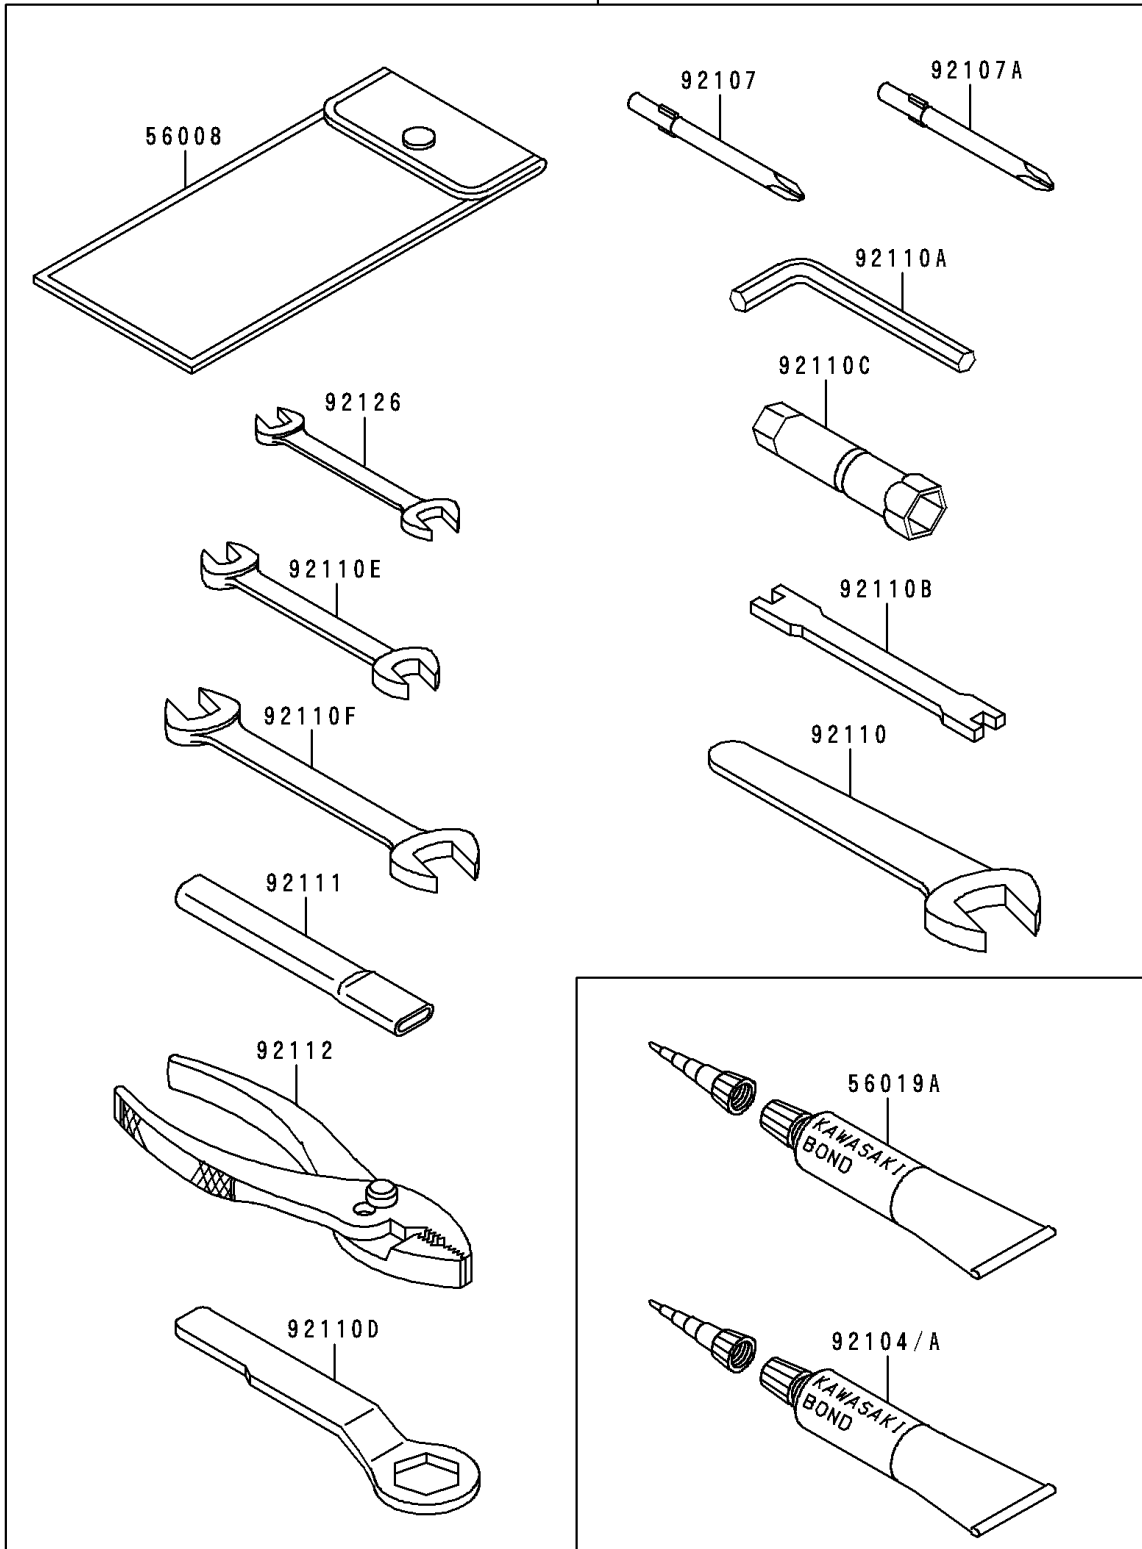

1998 Vulcan 500 LTD PARTS DIAGRAM

Owner's Tools

56007

F2810

1998 Vulcan 500 LTD PARTS LIST

Owner's Tools

| ITEM NAME | PART NUMBER | QUANTITY |
|--|-------------|----------|
| TOOL-KIT (Ref # 56007) | 56007-1403 | 1 |
| BAG,TOOL (Ref # 56008) | 56008-1075 | 1 |
| THREE BOND TB1211,HT/RS,WHITE (Ref # 56019A) | 56019-120 | 1 |
| GASKET-LIQUID,TUBE,100G,SILVER (Ref # 92104) | 92104-002 | 1 |
| GASKET-LIQUID,SILVER TB1216 (Ref # 92104A) | 92104-1063 | AR |
| TOOL-DRIVER,#3PHILLIPS (Ref # 92107) | 92107-005 | 1 |
| TOOL-DRIVER,#2PHILLIPS (Ref # 92107A) | 92107-1053 | 1 |
| TOOL-WRENCH,OPEN END,19MM (Ref # 92110) | 92110-1004 | 1 |
| TOOL-WRENCH,ALLEN,5MM (Ref # 92110A) | 92110-1015 | 1 |
| TOOL-WRENCH,SPOKE (Ref # 92110B) | 92110-1016 | 1 |
| TOOL-WRENCH,BOX,18MM (Ref # 92110C) | 92110-1112 | 1 |
| TOOL-WRENCH,BOX END,27MM (Ref # 92110D) | 92110-1147 | 1 |
| TOOL-WRENCH,OPEN END,10X12 (Ref # 92110E) | 92110-1152 | 1 |
| TOOL-WRENCH,OPEN END,14X17 (Ref # 92110F) | 92110-1153 | 1 |
| TOOL-BAR,BOX END WRENCH (Ref # 92111) | 92111-1051 | 1 |
| TOOL-PLIERS (Ref # 92112) | 92112-003 | 1 |
| TOOL-WRENCH,OPEN END,8X10 (Ref # 92126) | 92126-001 | 1 |