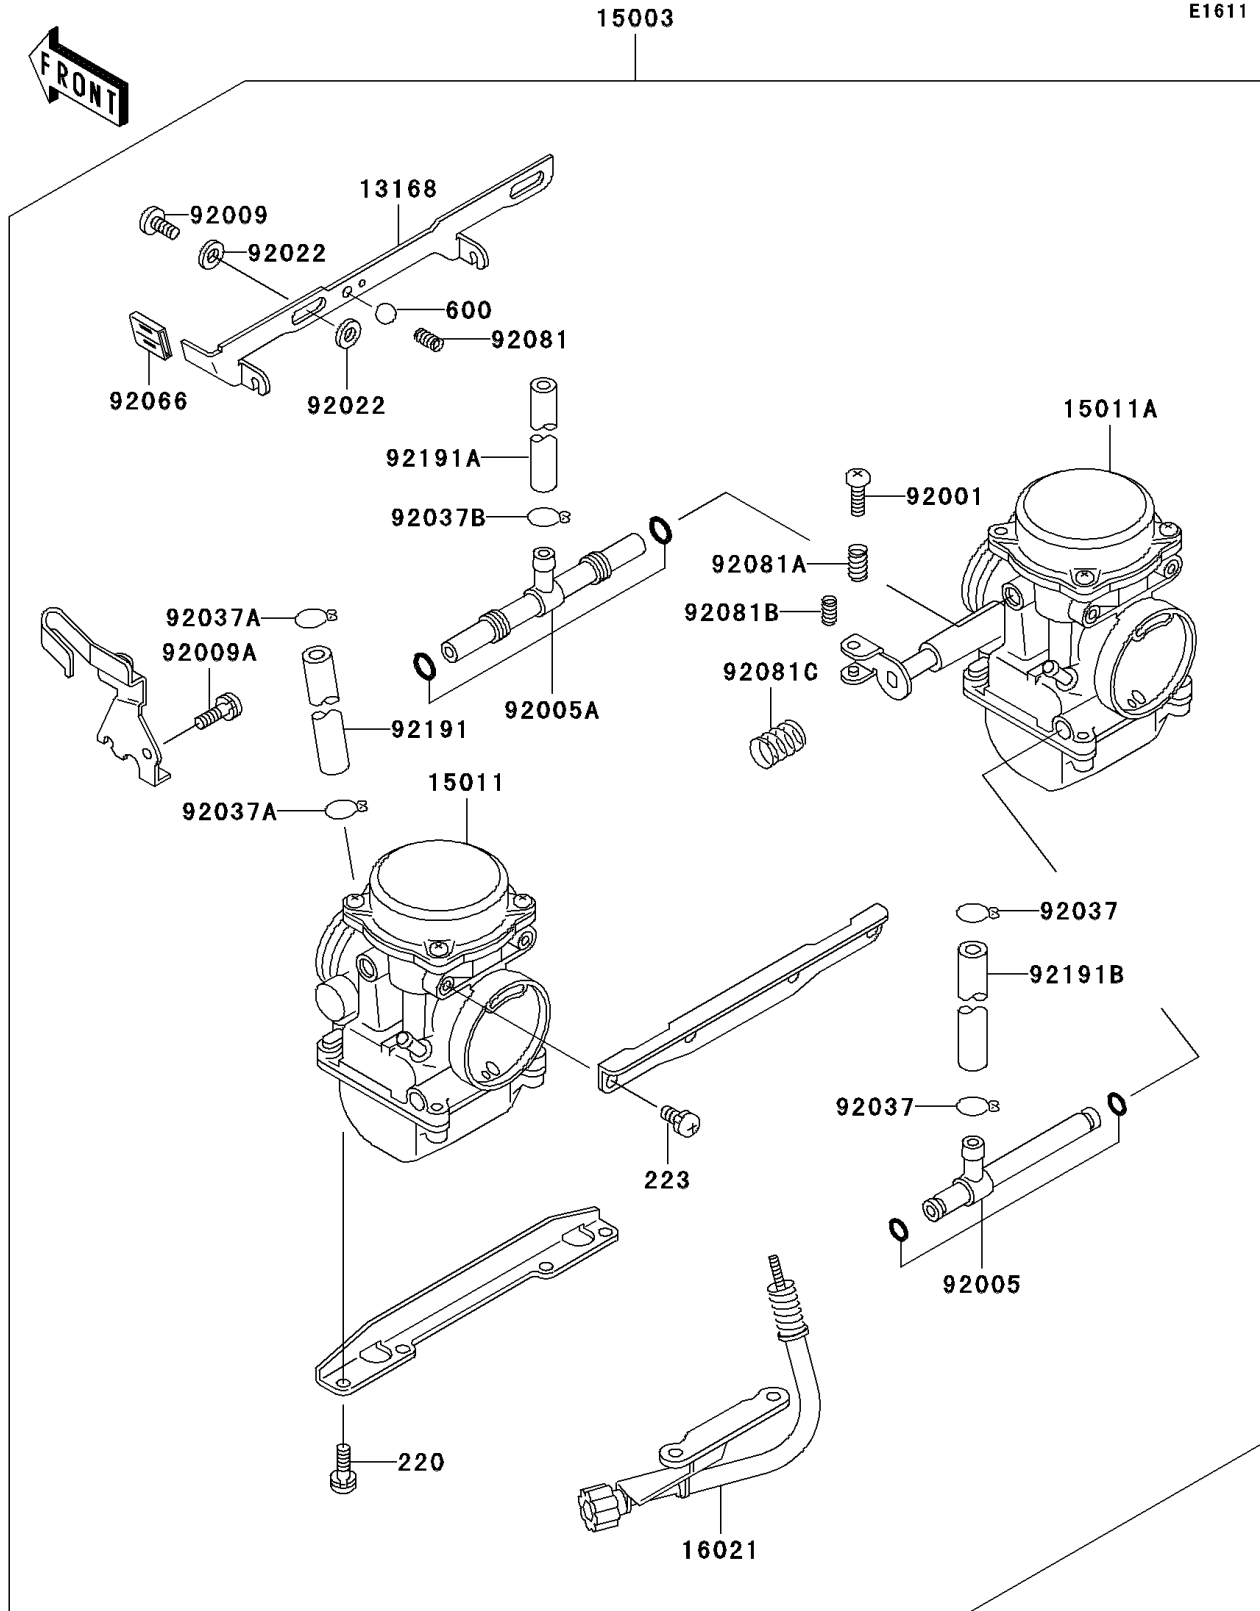

2005 Vulcan 500 LTD PARTS DIAGRAM

Carburetor

2005 Vulcan 500 LTD PARTS LIST

Carburetor

ITEM NAME	PART NUMBER	QUANTITY
SCREW-PAN-CROS,6X16 (Ref # 220)	220B0616	4
SCREW-PAN-WS-CROS (Ref # 223)	223C0510	4
BALL-STEEL,3/16" (Ref # 600)	600A0600	1
LEVER,STARTER (Ref # 13168)	13168-1444	1
CARBURETOR-ASSY (Ref # 15003)	15003-1235	1
CARBURETOR,LH (Ref # 15011)	15011-1252	1
CARBURETOR,RH (Ref # 15011A)	15011-1253	1
SCREW-THROTTLE STOP (Ref # 16021)	16021-1175	1
BOLT,THROTTLE ADJUST (Ref # 92001)	92001-1998	1
FITTING (Ref # 92005)	92005-1325	1
FITTING (Ref # 92005A)	92005-1326	1
SCREW (Ref # 92009)	92009-1262	2
SCREW,5X10 (Ref # 92009A)	92009-1365	1
WASHER,6.1X11X0.8,POLYACETAL (Ref # 92022)	92022-1199	4
CLAMP,FUEL TUBE (Ref # 92037)	92037-1075	2
CLAMP,TUBE (Ref # 92037A)	92037-1477	2
CLAMP,TUBE (Ref # 92037B)	92037-1531	1
PLUG,STARTER LEVER (Ref # 92066)	92066-1157	1
SPRING,SHAFT STOP (Ref # 92081)	92081-1619	1
SPRING,THROTTLE ADJUST UPP (Ref # 92081A)	92081-1620	1
SPRING,THROTTLE ADJUST LWR (Ref # 92081B)	92081-1621	1
SPRING (Ref # 92081C)	92081-1876	1
TUBE,5X9X230 (Ref # 92191)	92191-1103	1
TUBE,7X11X330 (Ref # 92191A)	92191-1104	1
TUBE,7.3X12.5X320 (Ref # 92191B)	92191-1110	1