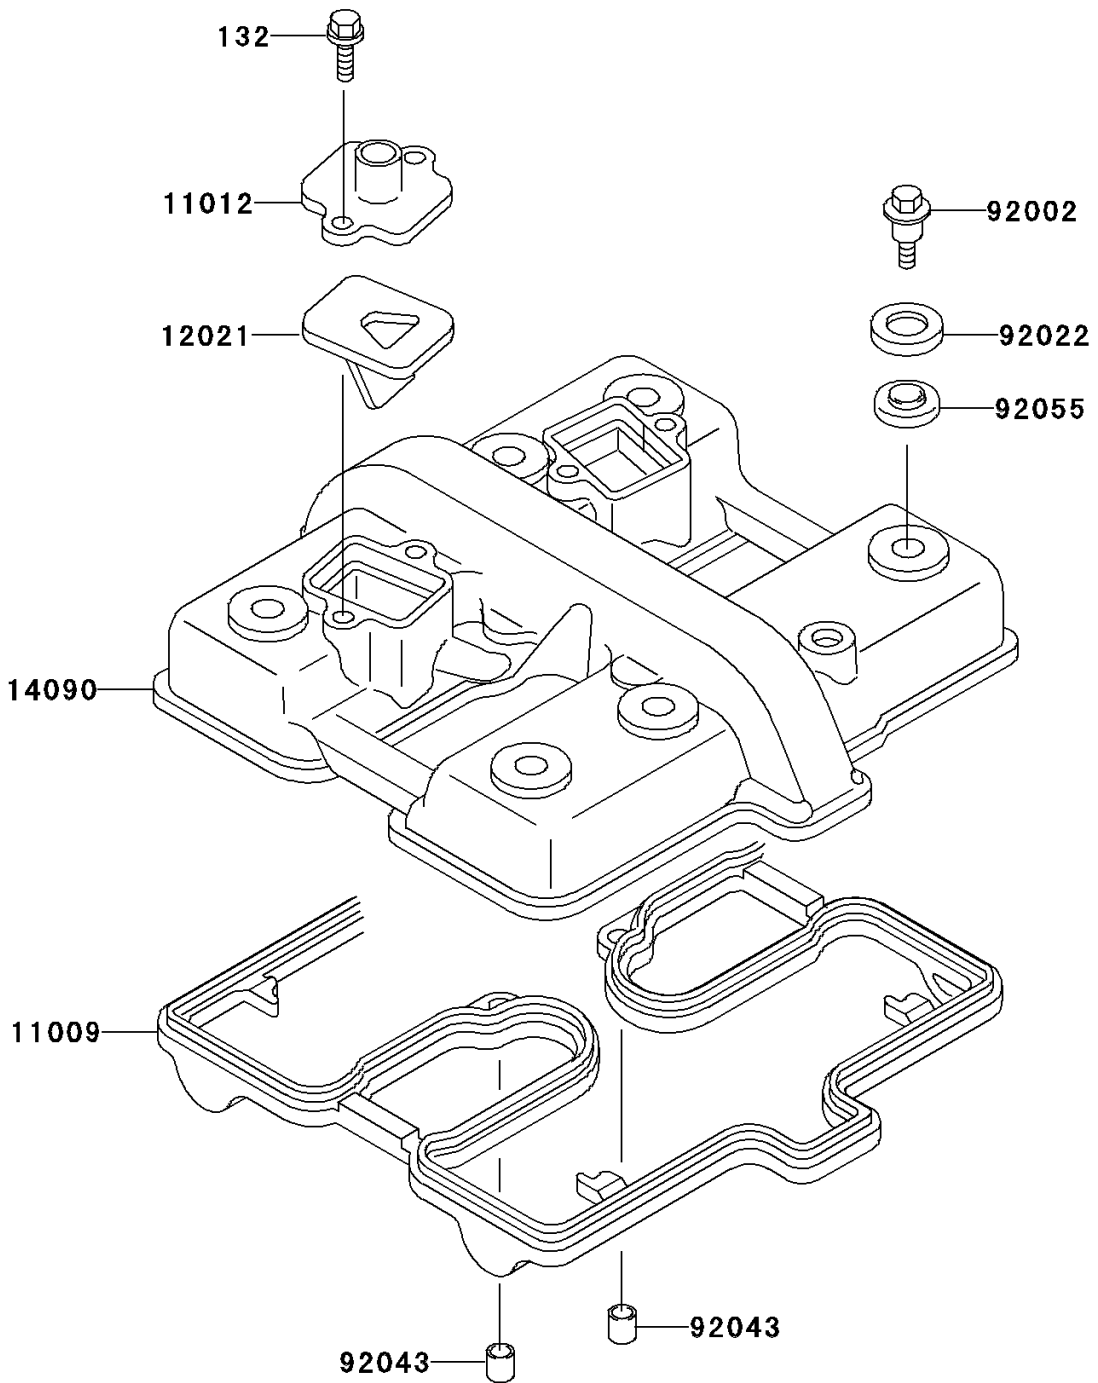

2002 Vulcan 500 LTD PARTS DIAGRAM

Cylinder Head Cover

E1112

2002 Vulcan 500 LTD PARTS LIST

Cylinder Head Cover

ITEM NAME	PART NUMBER	QUANTITY
BOLT-FLANGED-SMALL (Ref # 132)	132Y0616	4
GASKET,CYLINDER HEAD COVER (Ref # 11009)	11009-1483	1
CAP,REED VALVE (Ref # 11012)	11012-1949	2
VALVE-ASSY-REED (Ref # 12021)	12021-1026	2
COVER,HEAD (Ref # 14090)	14090-1660	1
BOLT (Ref # 92002)	92002-1595	6
WASHER,HEAD COVER BOLT (Ref # 92022)	92022-1637	6
PIN,DOWEL,8X10 (Ref # 92043)	92043-1302	2
RING-O,HEAD COVER BOLT (Ref # 92055)	92055-1225	6