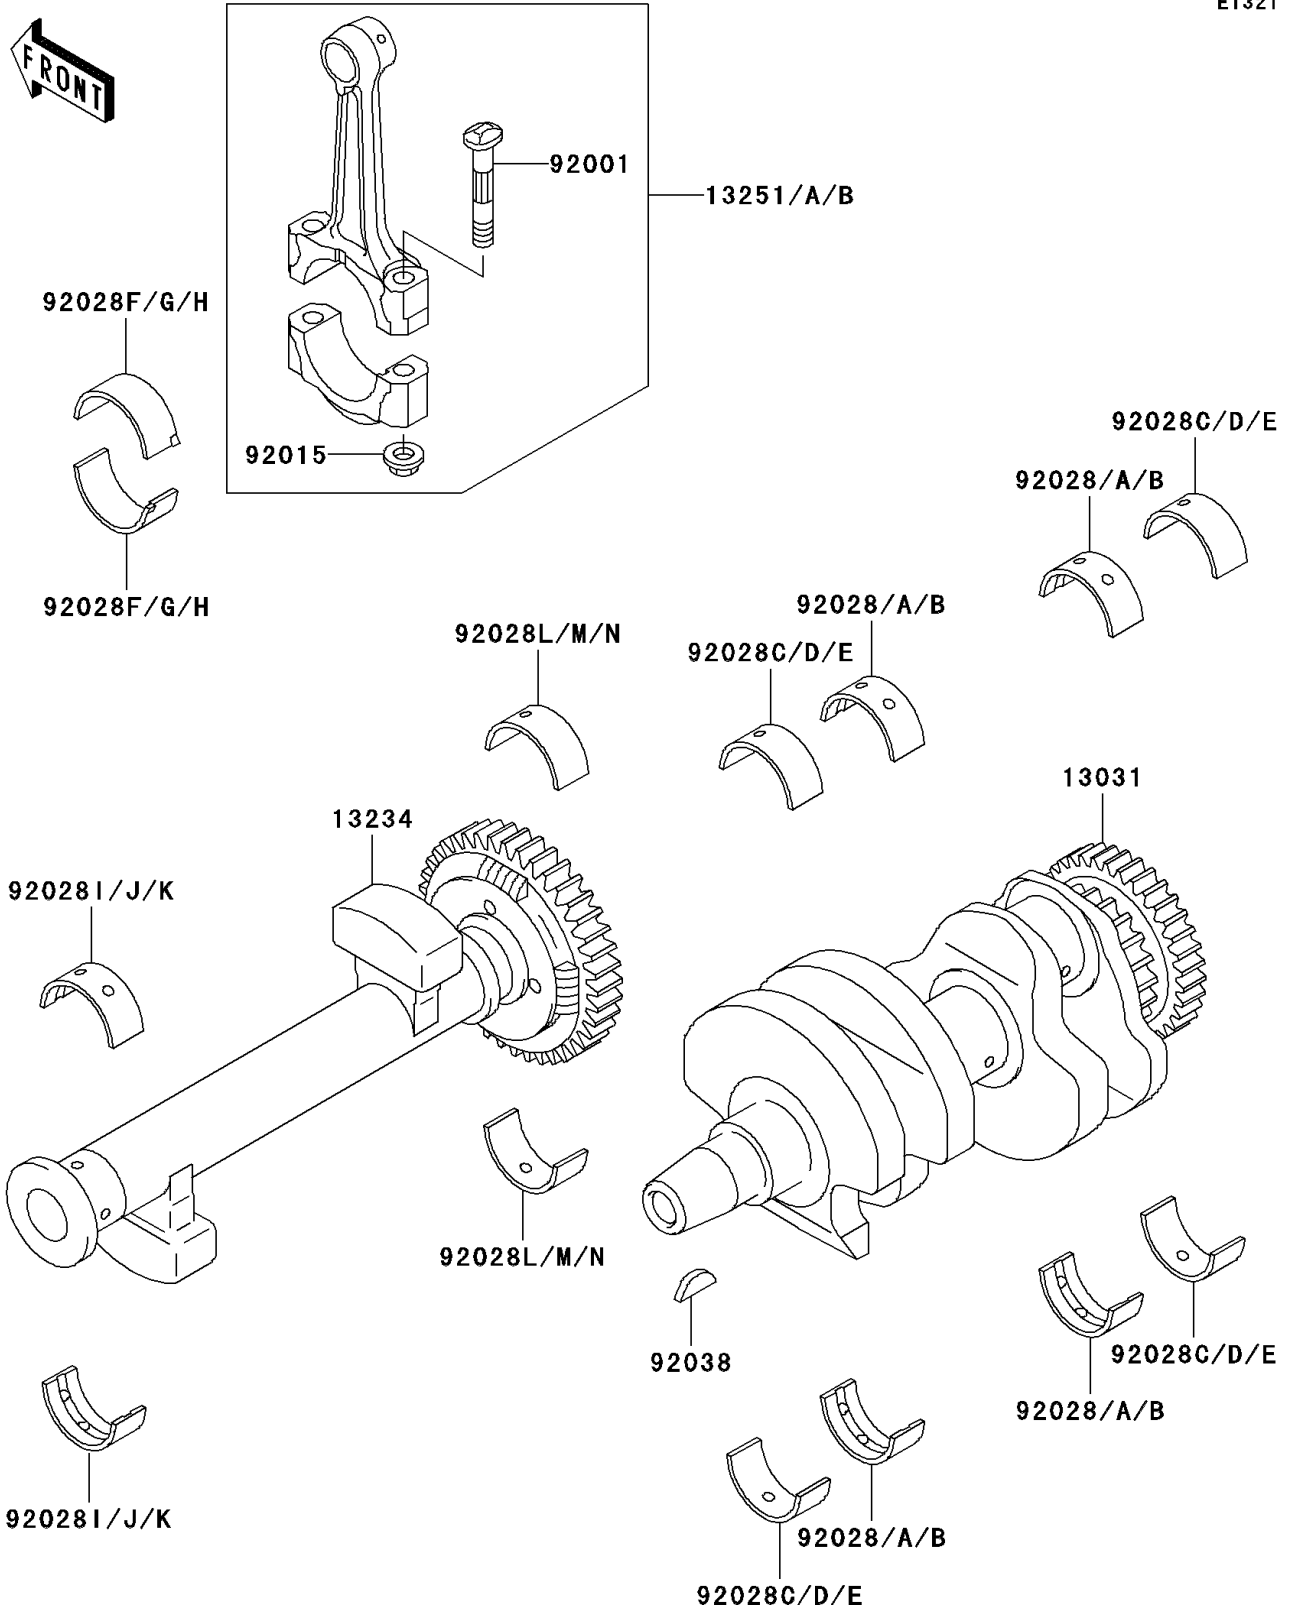

# 2004 Vulcan 500 LTD PARTS DIAGRAM

Crankshaft

E1321

## 2004 Vulcan 500 LTD PARTS LIST

### Crankshaft

ITEM NAME	PART NUMBER	QUANTITY
CRANKSHAFT-COMP (Ref # 13031)	13031-1303	1
SHAFT-COMP,BALANCER (Ref # 13234)	13234-1071	1
ROD-ASSY-CONNECTING,H (Ref # 13251)	13251-1067-HH	2
ROD-ASSY-CONNECTING,I (Ref # 13251A)	13251-1067-II	2
ROD-ASSY-CONNECTING,J (Ref # 13251B)	13251-1067-JJ	2
BOLT,CONNECTING ROD,8MM (Ref # 92001)	92001-1887	4
NUT,FLANGED,8MM (Ref # 92015)	92015-1311	4
BUSHING,CRANKSHAFT,BLUE (Ref # 92028)	92028-1100	4
BUSHING,CRANKSHAFT,BLACK (Ref # 92028A)	92028-1101	AR
BUSHING,CRANKSHAFT,BROWN (Ref # 92028B)	92028-1102	AR
BUSHING,CRANKSHAFT,BLUE (Ref # 92028C)	92028-1272	4
BUSHING,CRANKSHAFT,BLACK (Ref # 92028D)	92028-1273	AR
BUSHING,CRANKSHAFT,BROWN (Ref # 92028E)	92028-1274	AR
BUSHING,CONNECTING ROD,BLUE (Ref # 92028F)	92028-1348	4
BUSHING,CONNECTING ROD,BLACK (Ref # 92028G)	92028-1349	AR
BUSHING,CONNECTING ROD,BROWN (Ref # 92028H)	92028-1350	AR
BUSHING,BALANCER,LH,BLUE (Ref # 92028I)	92028-1495	2
BUSHING,BALANCER,LH,BLACK (Ref # 92028J)	92028-1496	AR
BUSHING,BALANCER,LH,BROWN (Ref # 92028K)	92028-1497	AR
BUSHING,BALANCER,RH,BLUE (Ref # 92028L)	92028-1690	2
BUSHING,BALANCER,RH,BLACK (Ref # 92028M)	92028-1691	AR
BUSHING,BALANCER,RH,BROWN (Ref # 92028N)	92028-1692	AR
KEY,WOODRUFF (Ref # 92038)	92038-001	1