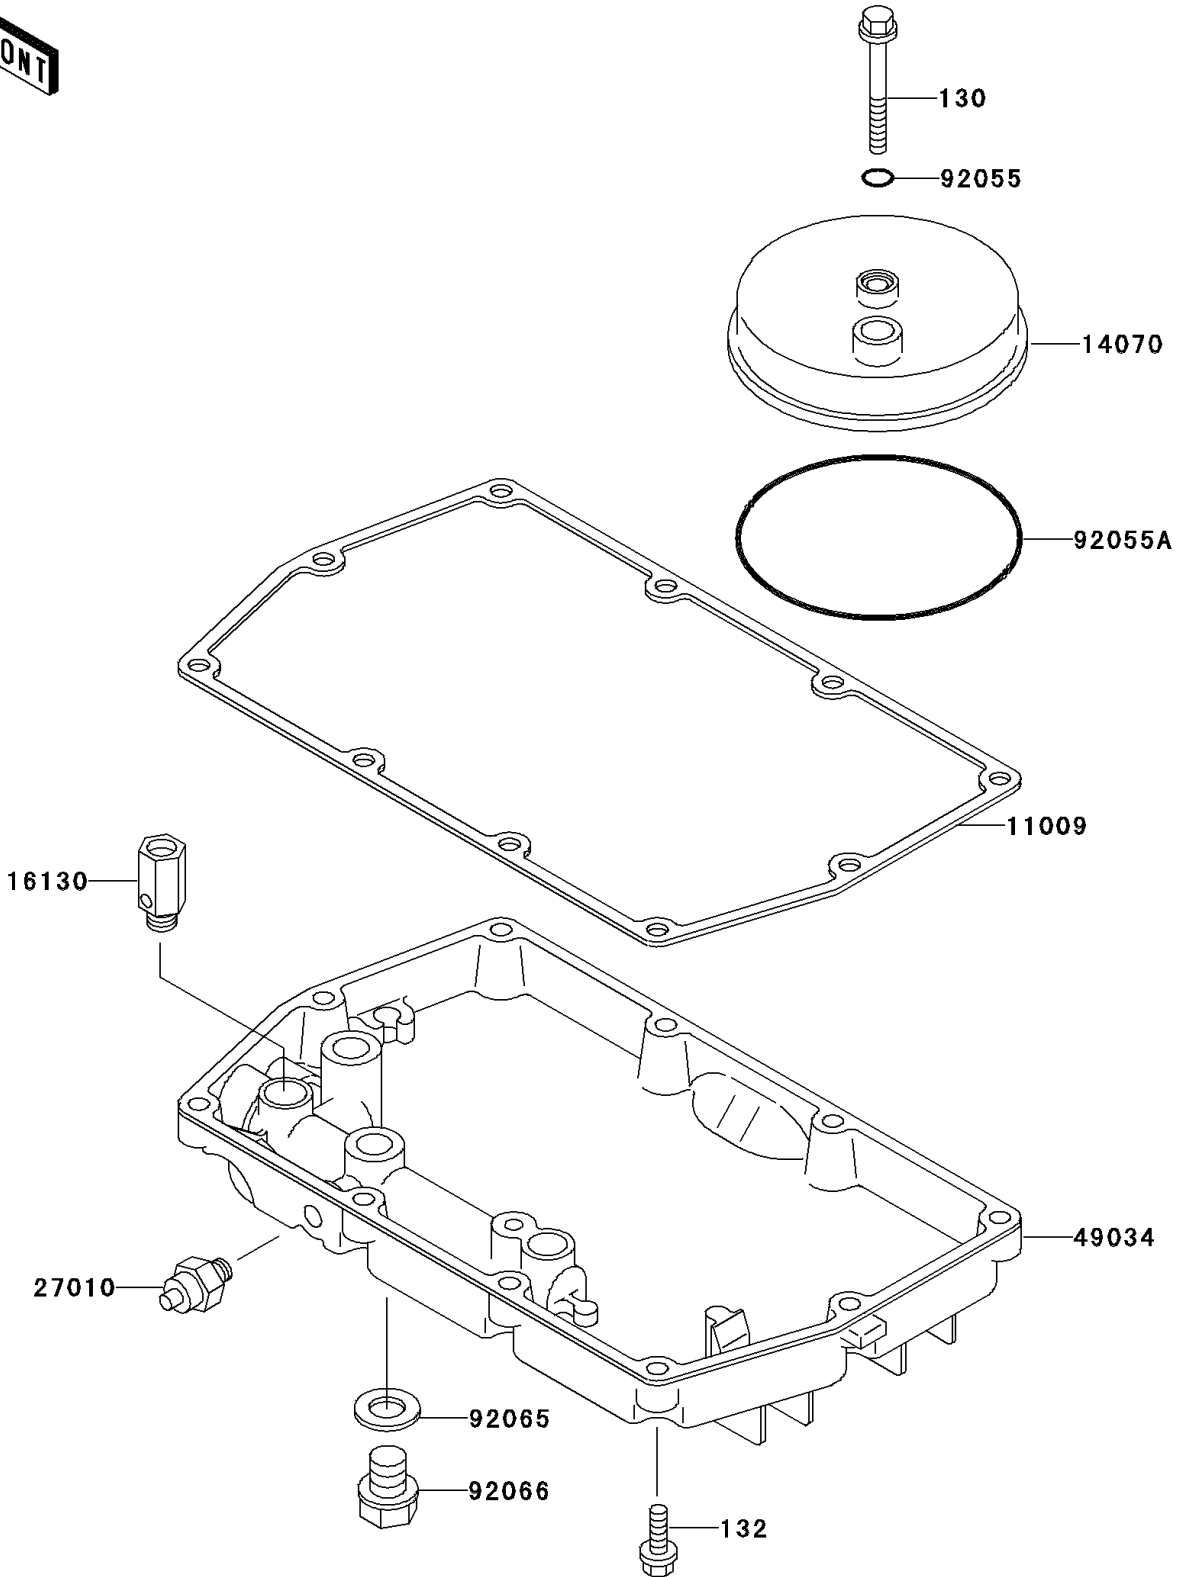

2001 Vulcan 500 LTD PARTS DIAGRAM

Breather Cover/Oil Pan

E1432

2001 Vulcan 500 LTD PARTS LIST

Breather Cover/Oil Pan

ITEM NAME	PART NUMBER	QUANTITY
BOLT-FLANGED (Ref # 130)	130Y0645	1
BOLT-FLANGED-SMALL (Ref # 132)	132Y0625	10
GASKET,OIL PAN (Ref # 11009)	11009-1837	1
BODY-BREATHER (Ref # 14070)	14070-1082	1
VALVE-ASSY-RELIEF (Ref # 16130)	16130-1001	1
SWITCH,OIL PRESSURE (Ref # 27010)	27010-1313	1
PAN-OIL (Ref # 49034)	49034-1108	1
RING-O,6MM (Ref # 92055)	92055-1089	1
RING-O,BREATHER BODY (Ref # 92055A)	92055-1284	1
GASKET,12X22X2,DRAIN PLUG (Ref # 92065)	92065-097	1
PLUG,OIL DRAIN,12X15 (Ref # 92066)	92066-1174	1