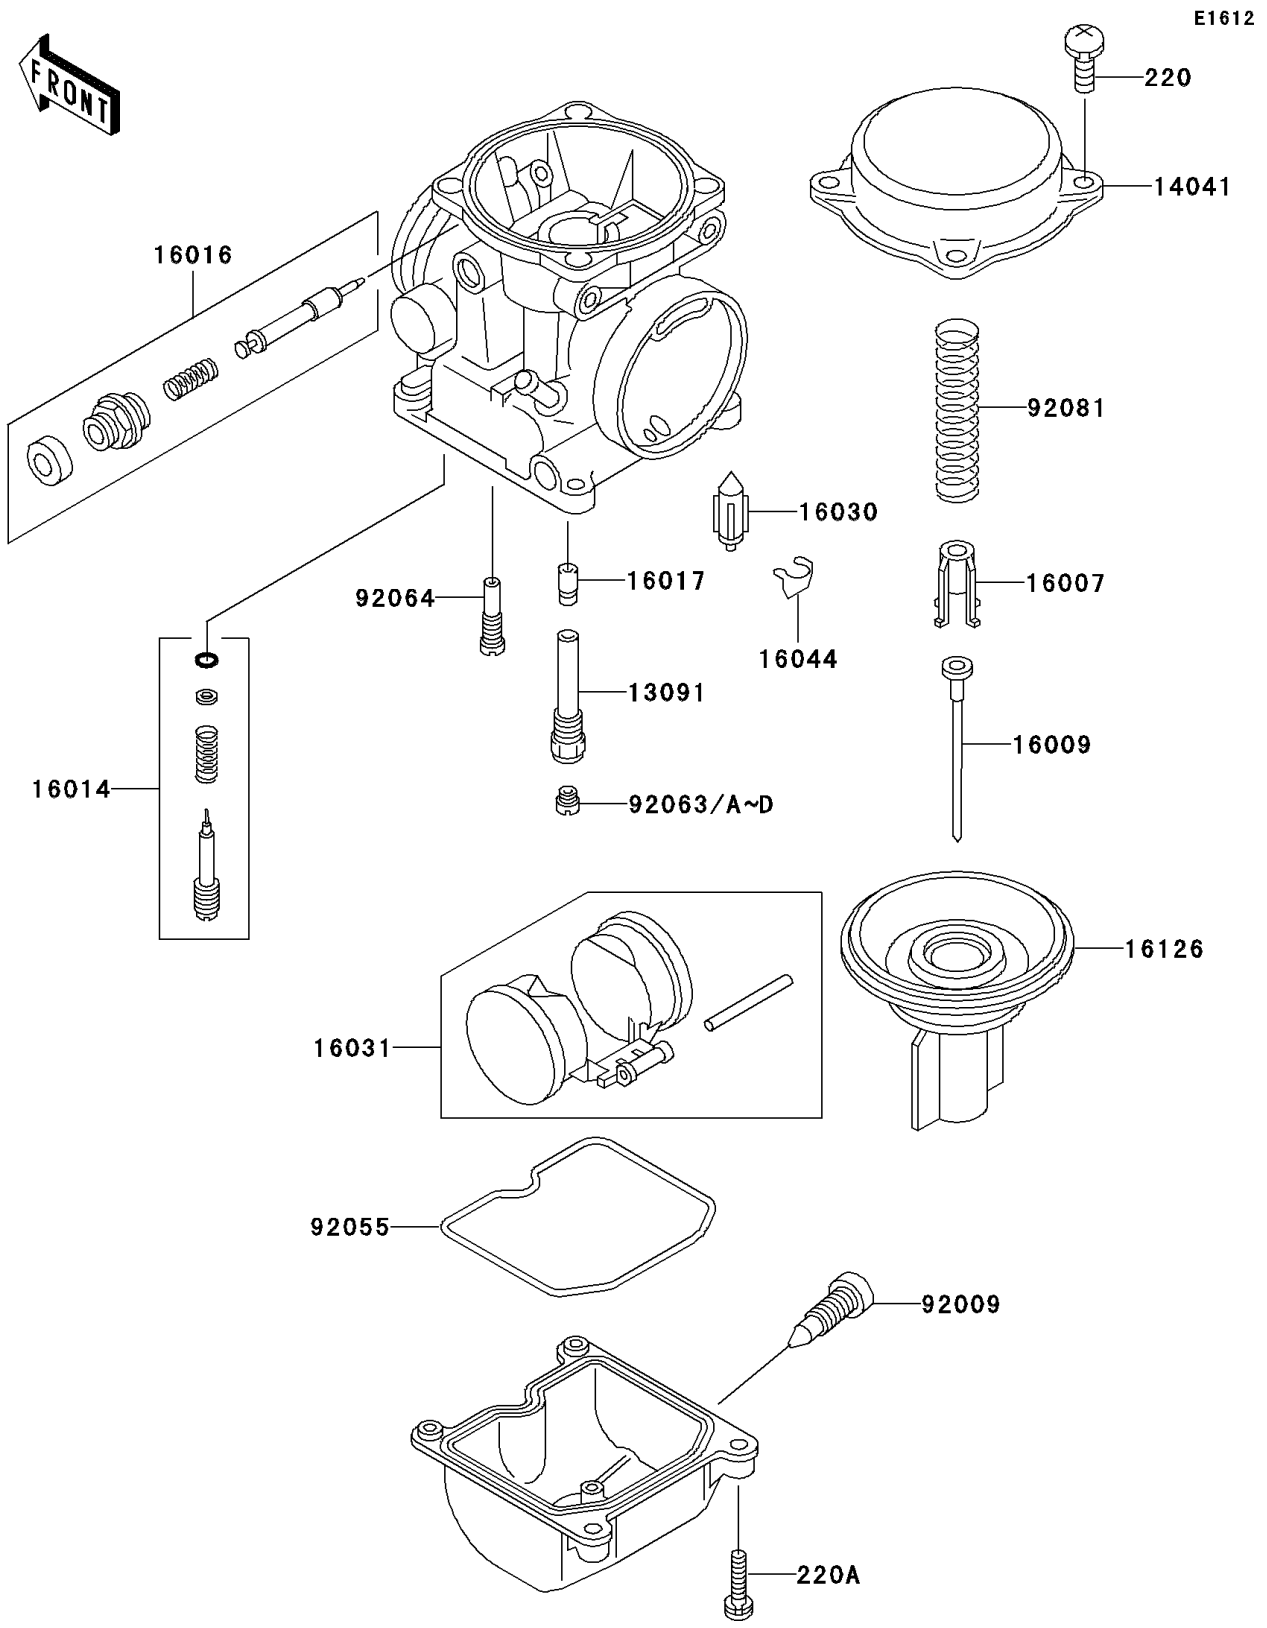

2002 Vulcan 500 LTD PARTS DIAGRAM

Carburetor Parts

2002 Vulcan 500 LTD PARTS LIST

Carburetor Parts

ITEM NAME	PART NUMBER	QUANTITY
SCREW-PAN-CROS (Ref # 220)	220D0408	8
SCREW-PAN-CROS (Ref # 220A)	220D0414	8
HOLDER,NEEDLE JET (Ref # 13091)	13091-1713	2
TOP-CHAMBER,MIXING,OUTSIDE (Ref # 14041)	14041-1076	2
SEAT-SPRING,THROTTLE VALVE (Ref # 16007)	16007-1120	2
NEEDLE-JET,N2WE (Ref # 16009)	16009-1895	2
SCREW-PILOT AIR (Ref # 16014)	16014-1081	2
PLUNGER (Ref # 16016)	16016-1092	2
JET-NEEDLE (Ref # 16017)	16017-1376	2
VALVE-FLOAT (Ref # 16030)	16030-1007	2
FLOAT (Ref # 16031)	16031-1077	2
CLAMP,FLOAT VALVE (Ref # 16044)	16044-007	2
VALVE,VACUUM (Ref # 16126)	16126-1160	2
SCREW,DRAIN,M6X0.75 (Ref # 92009)	92009-1551	2
RING-O,FLOAT CHAMBER (Ref # 92055)	92055-1222	2
JET-MAIN,#98 (Ref # 92063)	92063-1005	2
JET-MAIN,#100 (Ref # 92063A)	92063-1008	2
JET-MAIN,#105 (Ref # 92063B)	92063-1009	2
JET-MAIN,#102 (Ref # 92063C)	92063-1090	2
JET-MAIN,#108 (Ref # 92063D)	92063-1116	2
JET-PILOT,#35 (Ref # 92064)	92064-1101	2
SPRING,VACUUM VALVE (Ref # 92081)	92081-1925	2