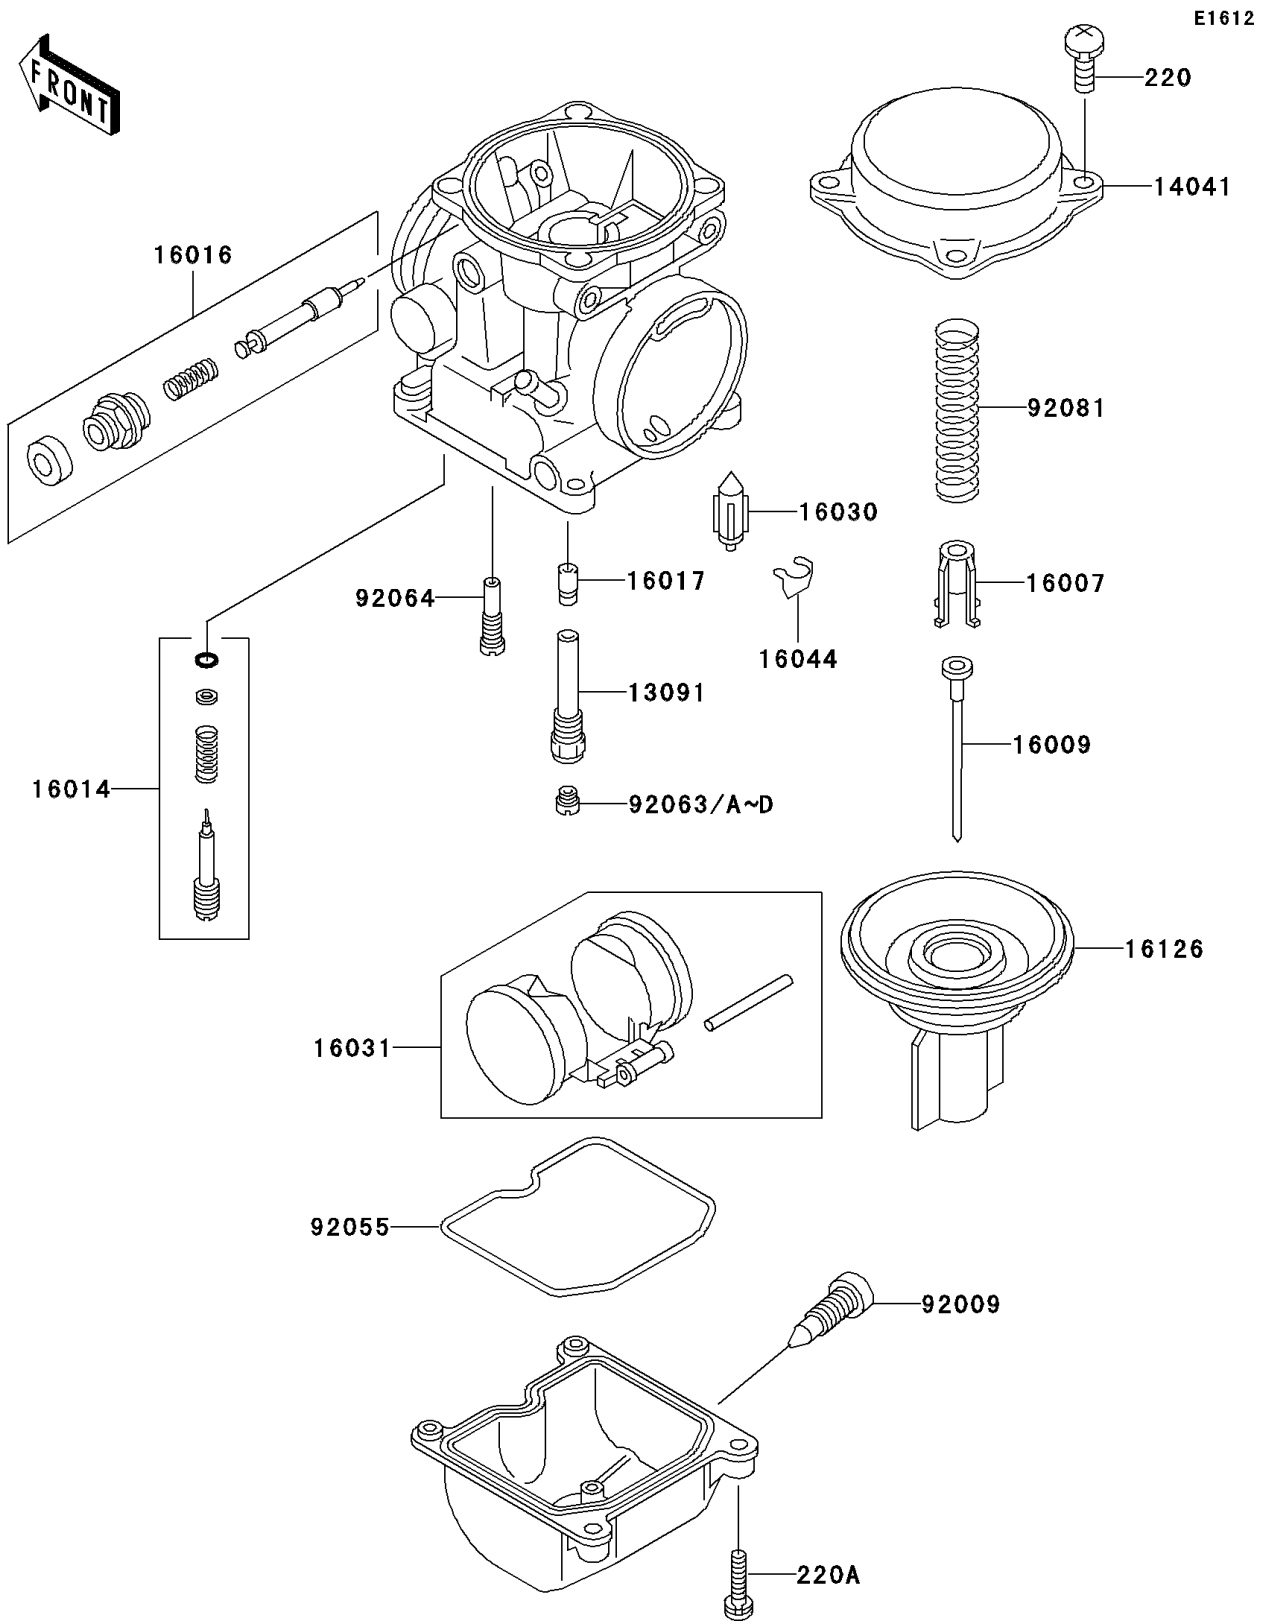

2004 Vulcan 500 LTD PARTS DIAGRAM

Carburetor Parts

2004 Vulcan 500 LTD PARTS LIST

Carburetor Parts

ITEM NAME	PART NUMBER	QUANTITY
SCREW-PAN-CROS (Ref # 220)	220D0408	8
SCREW-PAN-CROS (Ref # 220A)	220D0414	8
HOLDER,NEEDLE JET (Ref # 13091)	13091-1713	2
TOP-CHAMBER,MIXING,OUTSIDE (Ref # 14041)	14041-1076	2
SEAT-SPRING,THROTTLE VALVE (Ref # 16007)	16007-1120	2
NEEDLE-JET,N2WE (Ref # 16009)	16009-1895	2
SCREW-PILOT AIR (Ref # 16014)	16014-1081	2
PLUNGER (Ref # 16016)	16016-1092	2
JET-NEEDLE (Ref # 16017)	16017-1376	2
VALVE-FLOAT (Ref # 16030)	16030-1007	2
FLOAT (Ref # 16031)	16031-1077	2
CLAMP,FLOAT VALVE (Ref # 16044)	16044-007	2
VALVE,VACUUM (Ref # 16126)	16126-1160	2
SCREW,DRAIN,M6X0.75 (Ref # 92009)	92009-1551	2
RING-O,FLOAT CHAMBER (Ref # 92055)	92055-1222	2
JET-MAIN,#98 (Ref # 92063)	92063-1005	2
JET-MAIN,#100 (Ref # 92063A)	92063-1008	2
JET-MAIN,#105 (Ref # 92063B)	92063-1009	2
JET-MAIN,#102 (Ref # 92063C)	92063-1090	2
JET-MAIN,#108 (Ref # 92063D)	92063-1116	2
JET-PILOT,#35 (Ref # 92064)	92064-1101	2
SPRING,VACUUM VALVE (Ref # 92081)	92081-1925	2