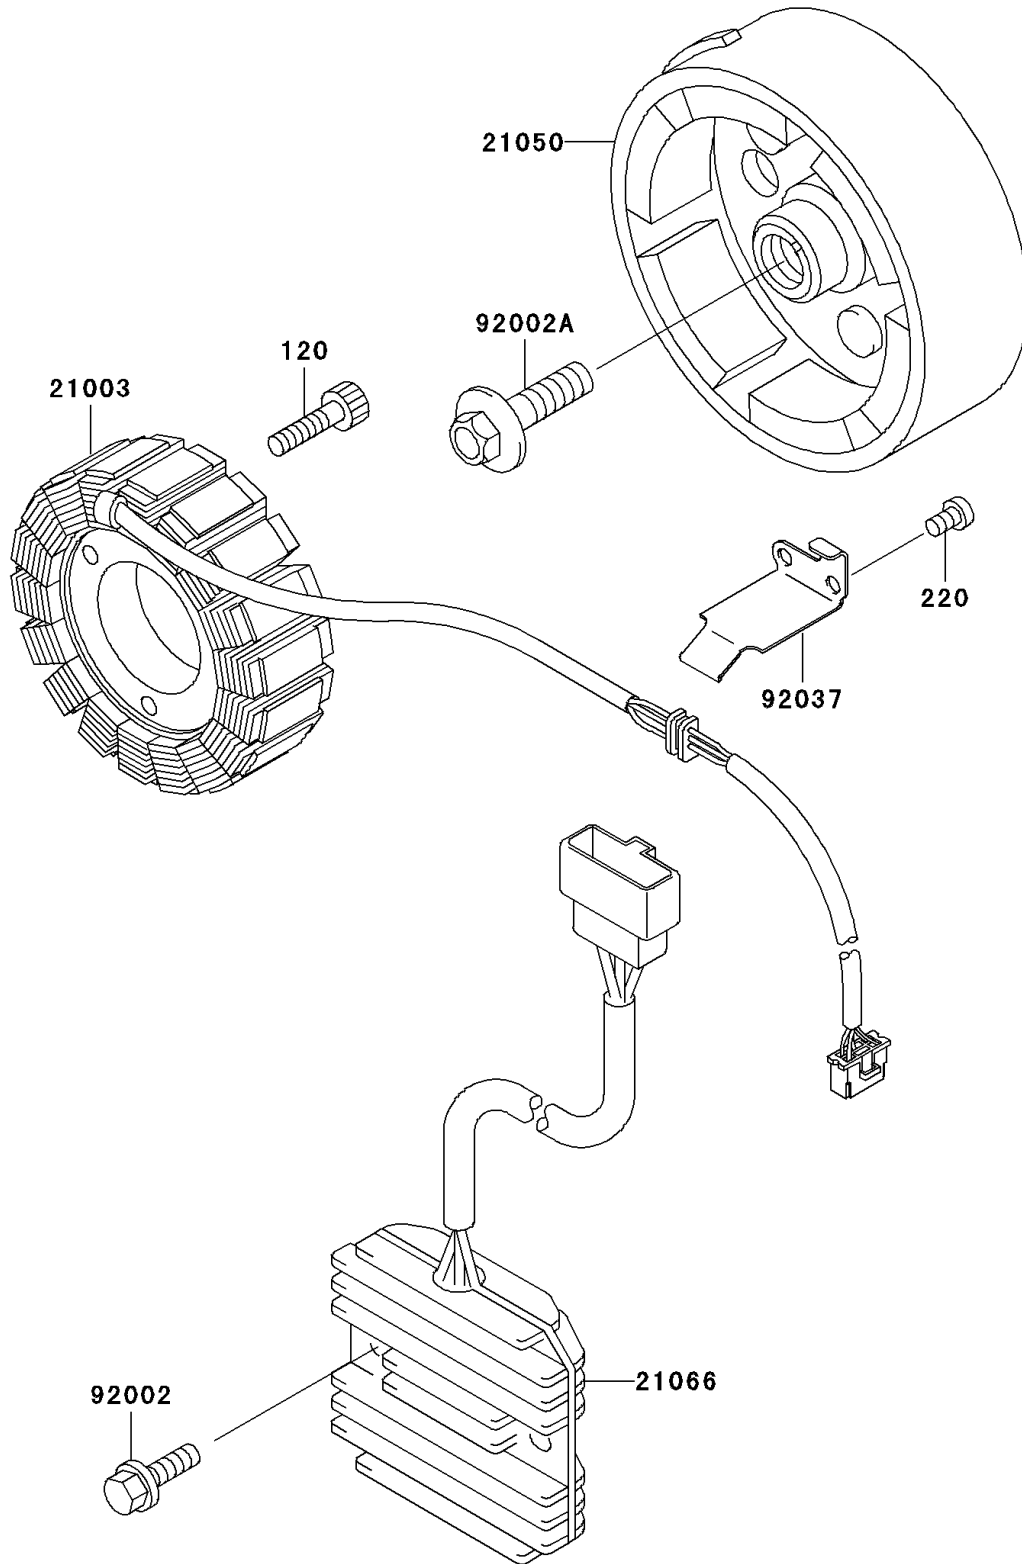

2001 Vulcan 500 LTD PARTS DIAGRAM

Generator

E1810

2001 Vulcan 500 LTD PARTS LIST

Generator

ITEM NAME	PART NUMBER	QUANTITY
BOLT-SOCKET,6X25 (Ref # 120)	120P0625	3
SCREW-PAN-CROS (Ref # 220)	220B0510	2
STATOR (Ref # 21003)	21003-1123	1
FLYWHEEL (Ref # 21050)	21050-1168	1
REGULATOR-VOLTAGE (Ref # 21066)	21066-1030	1
BOLT,6X25 (Ref # 92002)	92002-1086	2
BOLT,FLANGED,10X36 (Ref # 92002A)	92002-1457	1
CLAMP,GENERATOR LEAD (Ref # 92037)	92037-1630	1