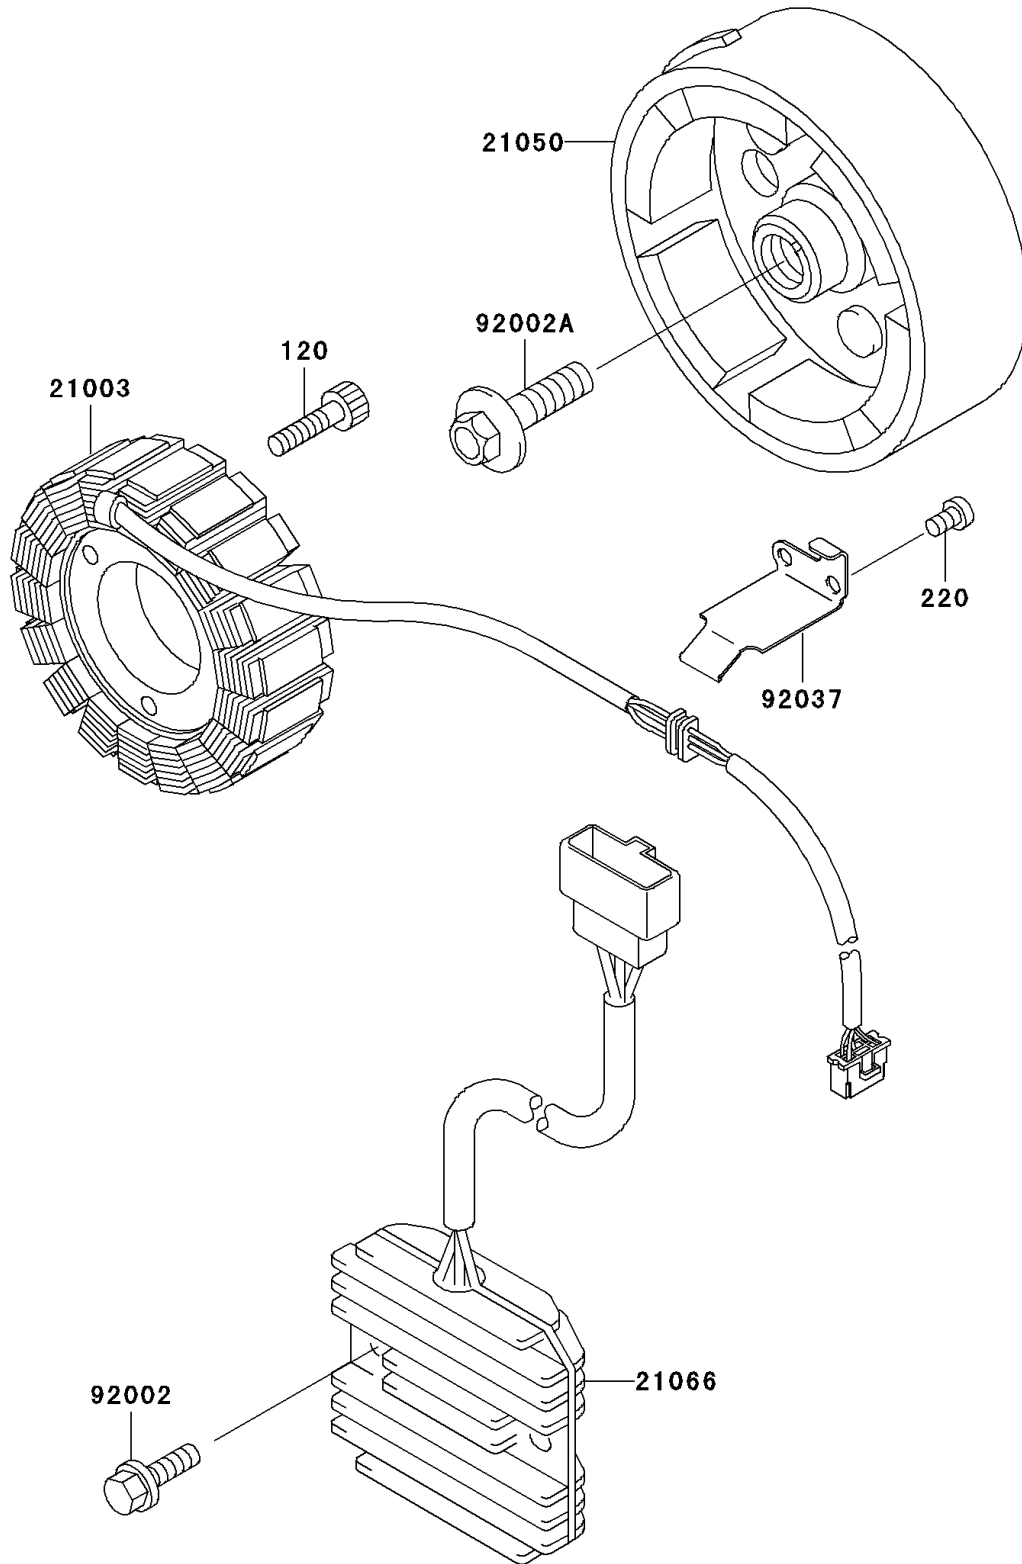

2003 Vulcan 500 LTD PARTS DIAGRAM

Generator

E1810

2003 Vulcan 500 LTD PARTS LIST

Generator

ITEM NAME	PART NUMBER	QUANTITY
BOLT-SOCKET,6X25 (Ref # 120)	120P0625	3
SCREW-PAN-CROS (Ref # 220)	220B0510	2
STATOR (Ref # 21003)	21003-1123	1
FLYWHEEL (Ref # 21050)	21050-1168	1
REGULATOR-VOLTAGE (Ref # 21066)	21066-1030	1
BOLT,6X25 (Ref # 92002)	92002-1086	2
BOLT,FLANGED,10X36 (Ref # 92002A)	92002-1457	1
CLAMP,GENERATOR LEAD (Ref # 92037)	92037-1630	1