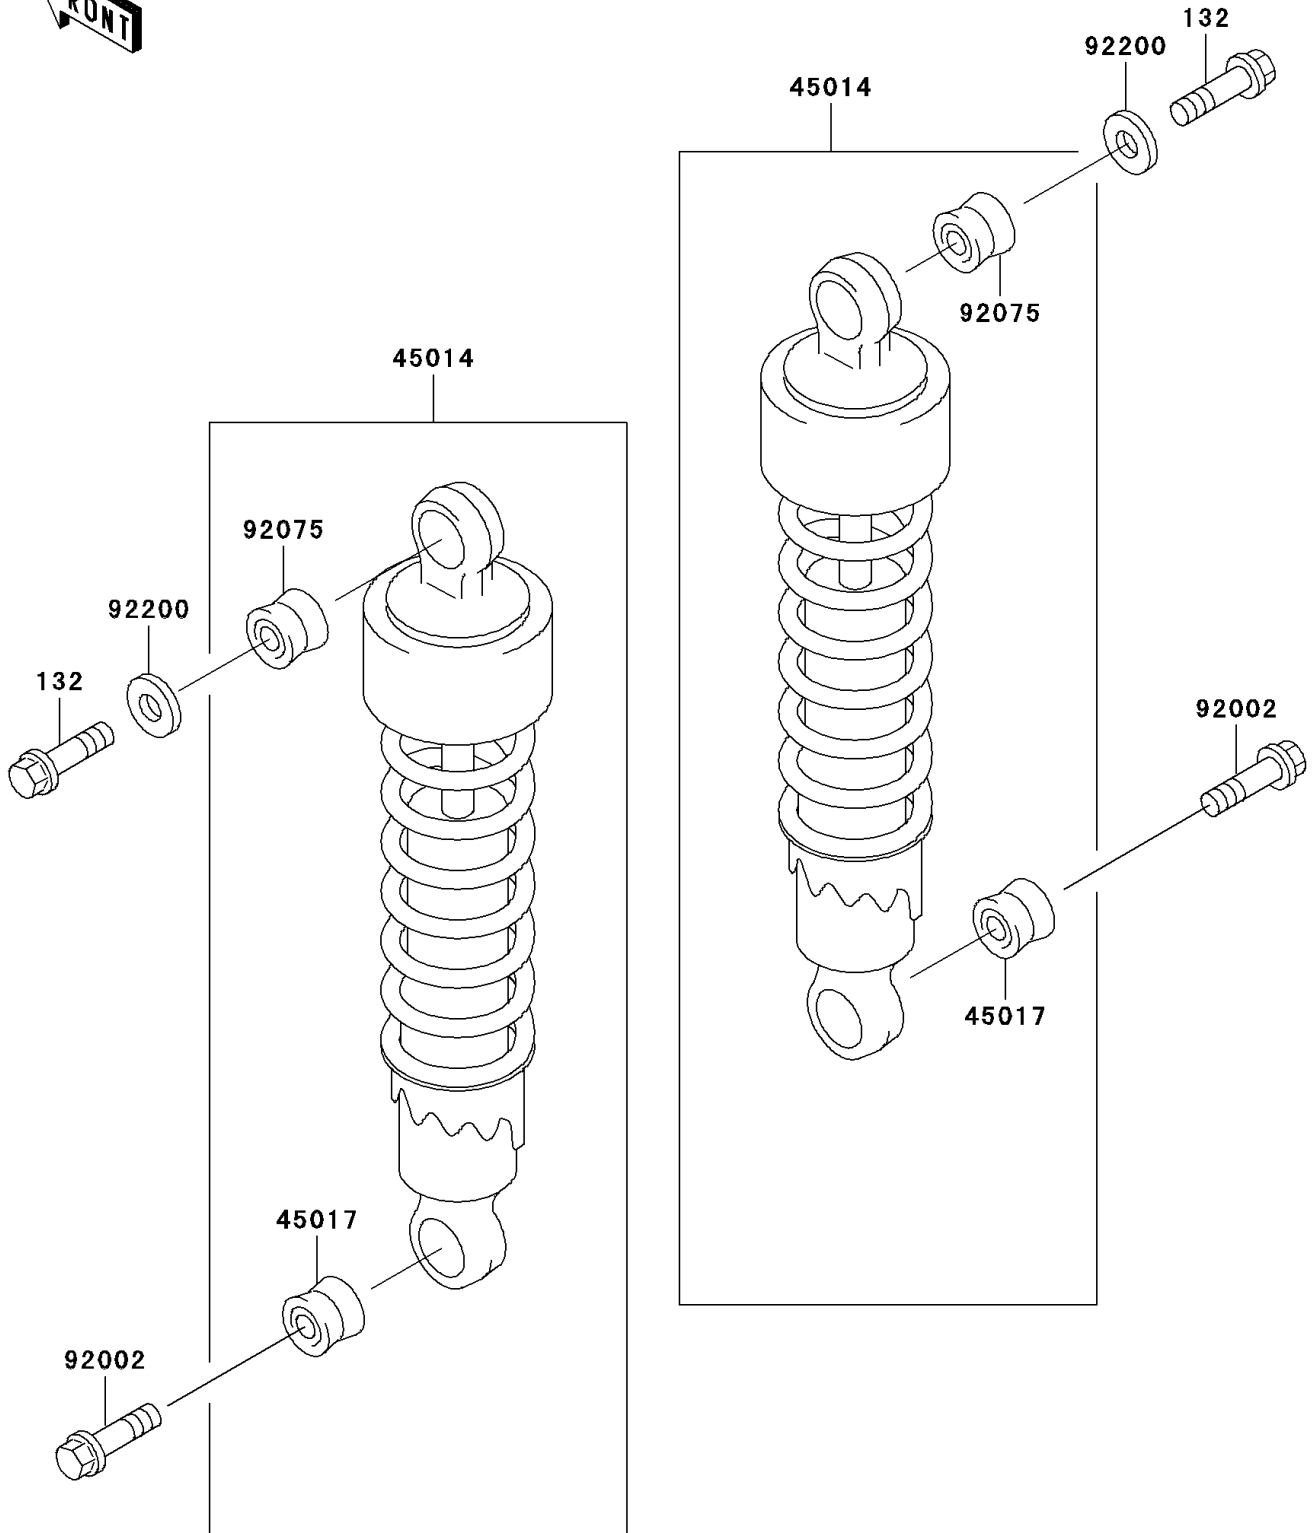

2002 Vulcan 500 LTD PARTS DIAGRAM

Suspension/Shock Absorber

F2151

2002 Vulcan 500 LTD PARTS LIST

Suspension/Shock Absorber

ITEM NAME	PART NUMBER	QUANTITY
BOLT-FLANGED-SMALL (Ref # 132)	132E0814	2
SHOCKABSORBER (Ref # 45014)	45014-1628	2
DAMPER,SHOCKABSORBER,LWR (Ref # 45017)	45017-019	2
BOLT,FLANGED,10X35 (Ref # 92002)	92002-1829	2
DAMPER,SHOCKABSORBER (Ref # 92075)	92075-1141	2
WASHER,8.5X35X2.3 (Ref # 92200)	92200-1293	2