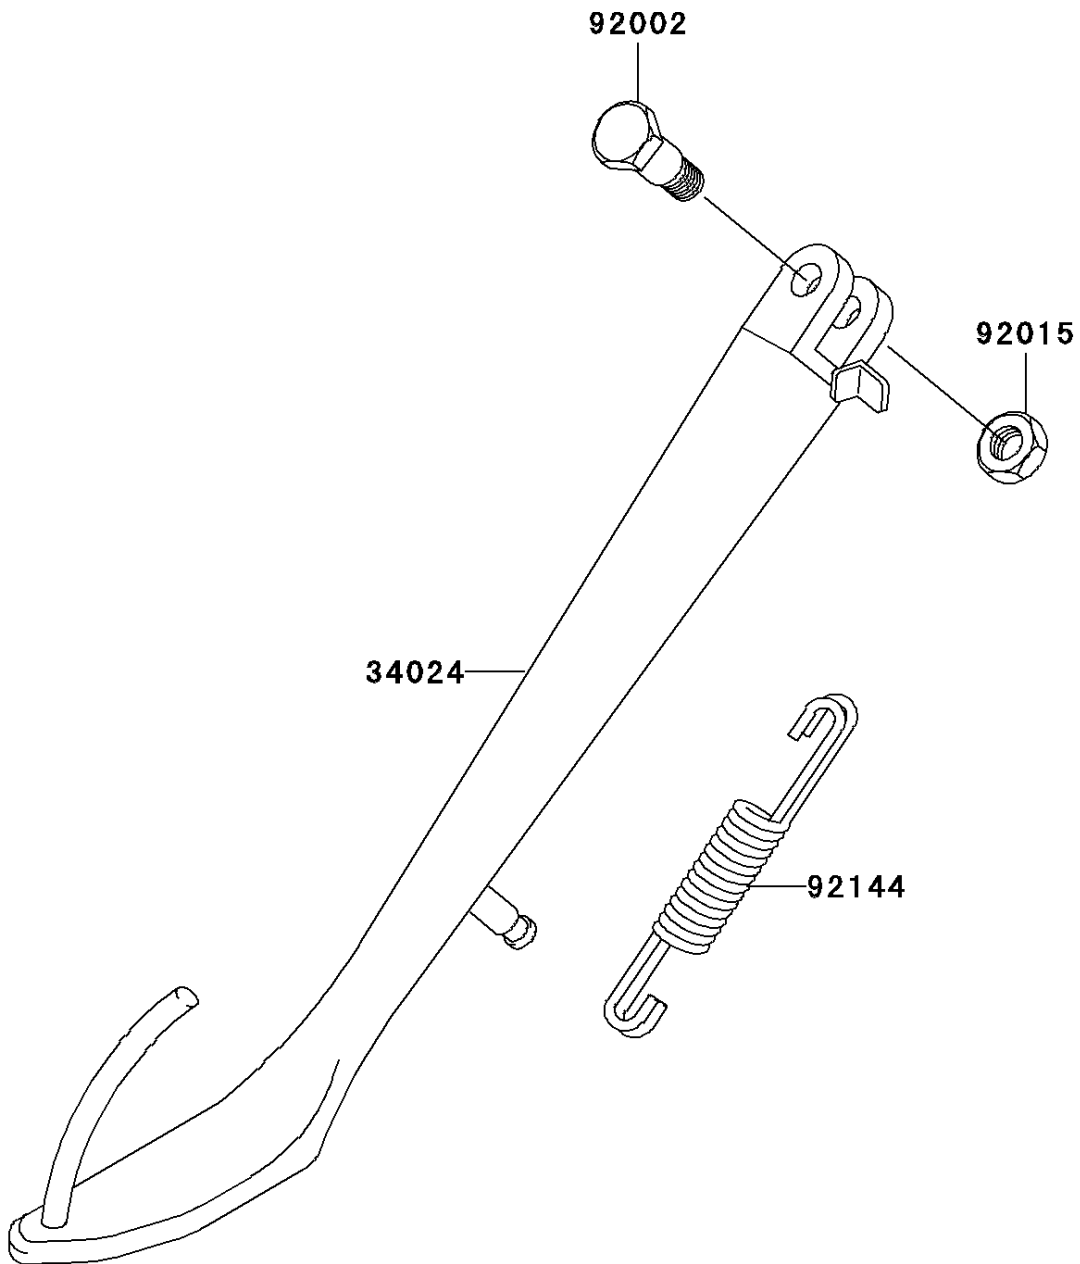

2004 Vulcan 500 LTD PARTS DIAGRAM

Stand(s)

F2190

2004 Vulcan 500 LTD PARTS LIST

Stand(s)

ITEM NAME	PART NUMBER	QUANTITY
STAND-SIDE (Ref # 34024)	34024-1322	1
BOLT,SIDE STAND (Ref # 92002)	92002-1813	1
NUT,LOCK,10MM,BLACK (Ref # 92015)	92015-1188	1
SPRING,SIDE STAND (Ref # 92144)	92144-1127	1