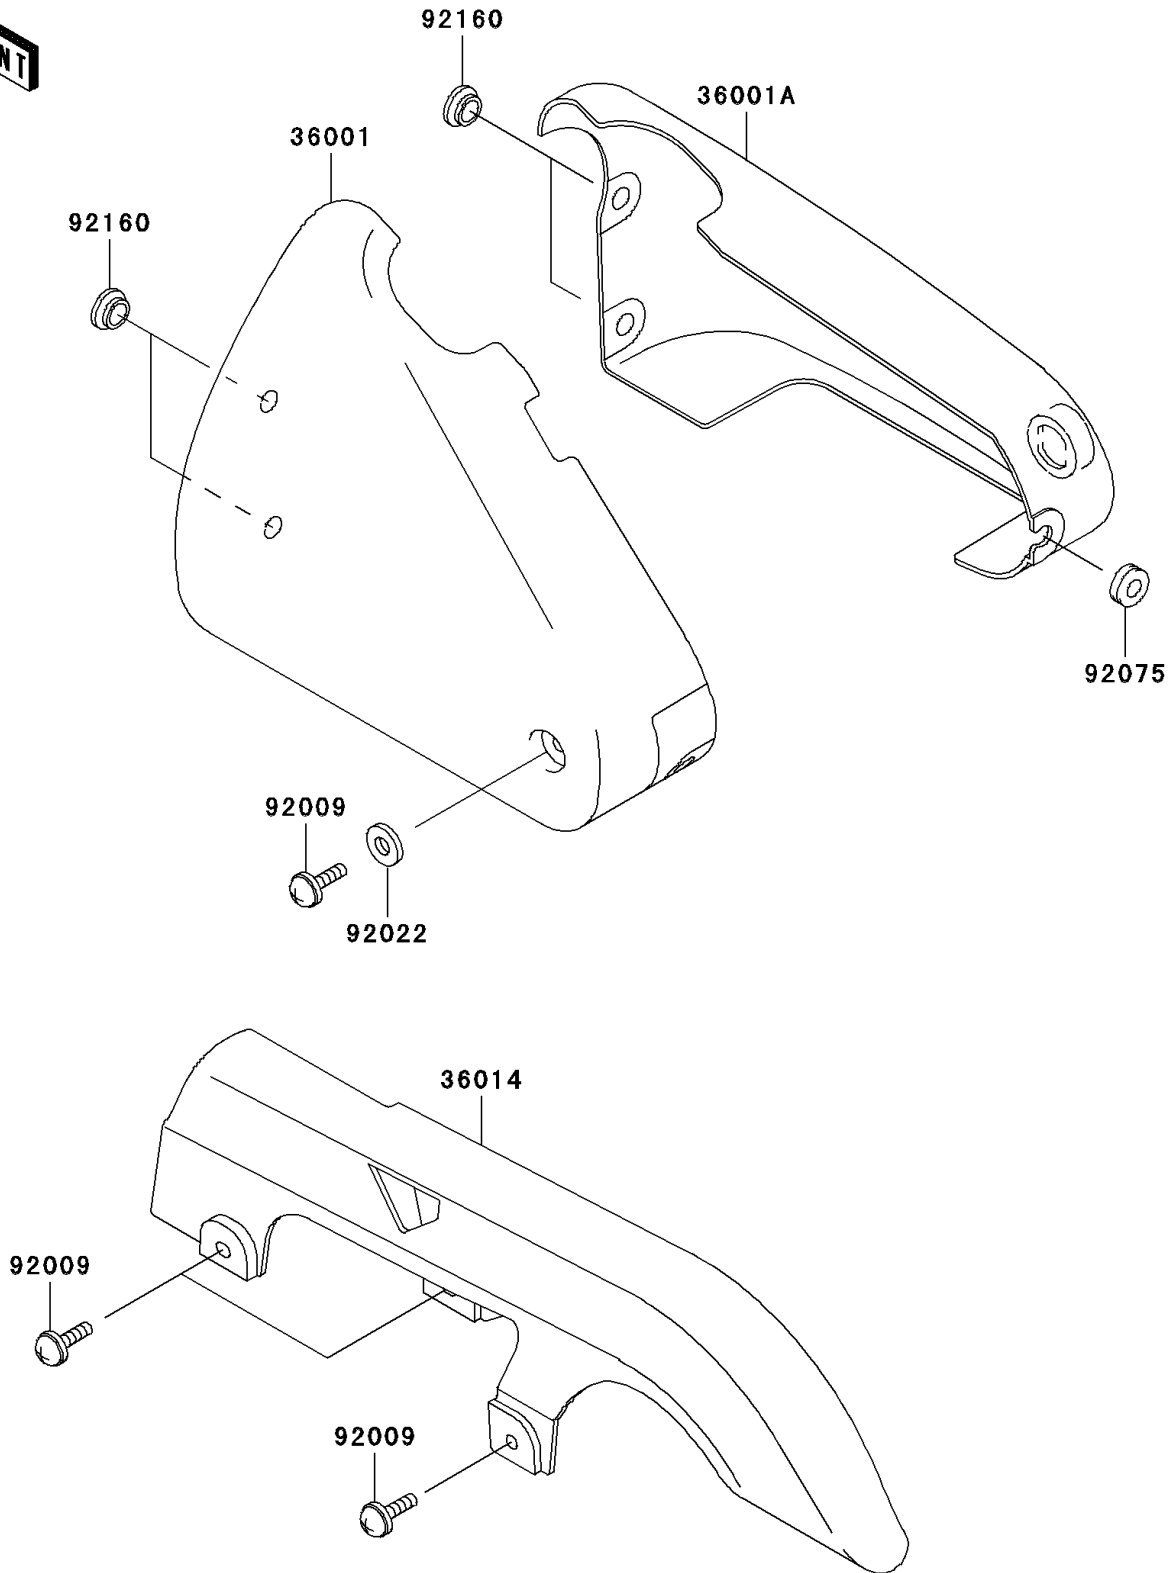

2002 Vulcan 500 LTD PARTS DIAGRAM

Side Covers/Chain Cover

F2610

2002 Vulcan 500 LTD PARTS LIST

Side Covers/Chain Cover

ITEM NAME	PART NUMBER	QUANTITY
COVER-SIDE,LH,EBONY (Ref # 36001)	36001-1559-H8	1
COVER-SIDE,RH,EBONY (Ref # 36001A)	36001-1560-H8	1
CASE-CHAIN (Ref # 36014)	36014-1201	1
SCREW,6X14 (Ref # 92009)	92009-1662	4
WASHER,6.5X16X1 (Ref # 92022)	92022-1143	1
DAMPER (Ref # 92075)	92075-1629	1
DAMPER (Ref # 92160)	92160-1764	4