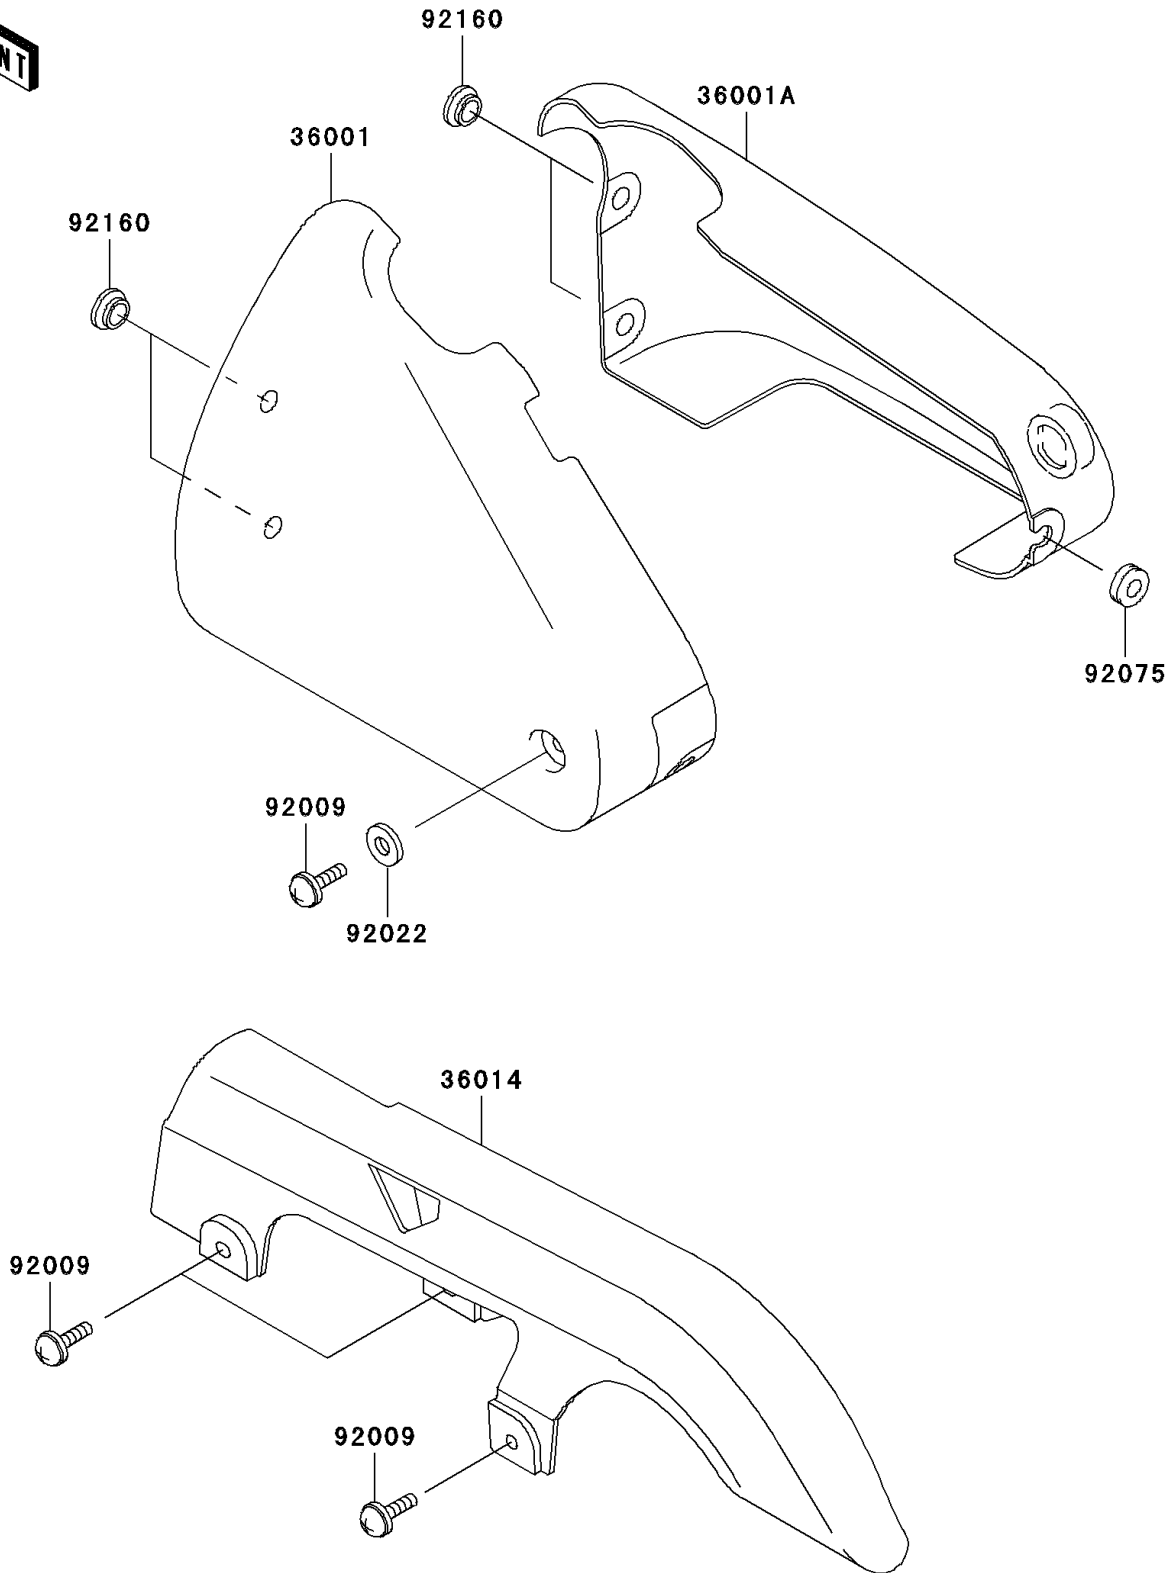

2004 Vulcan 500 LTD PARTS DIAGRAM

Side Covers/Chain Cover

F2610

2004 Vulcan 500 LTD PARTS LIST

Side Covers/Chain Cover

ITEM NAME	PART NUMBER	QUANTITY
COVER-SIDE,LH,EBONY (Ref # 36001)	36001-1559-H8	1
COVER-SIDE,RH,EBONY (Ref # 36001A)	36001-1560-H8	1
CASE-CHAIN (Ref # 36014)	36014-1201	1
SCREW,6X14 (Ref # 92009)	92009-1662	4
WASHER,6.5X16X1 (Ref # 92022)	92022-1143	1
DAMPER (Ref # 92075)	92075-1629	1
DAMPER (Ref # 92160)	92160-1764	4