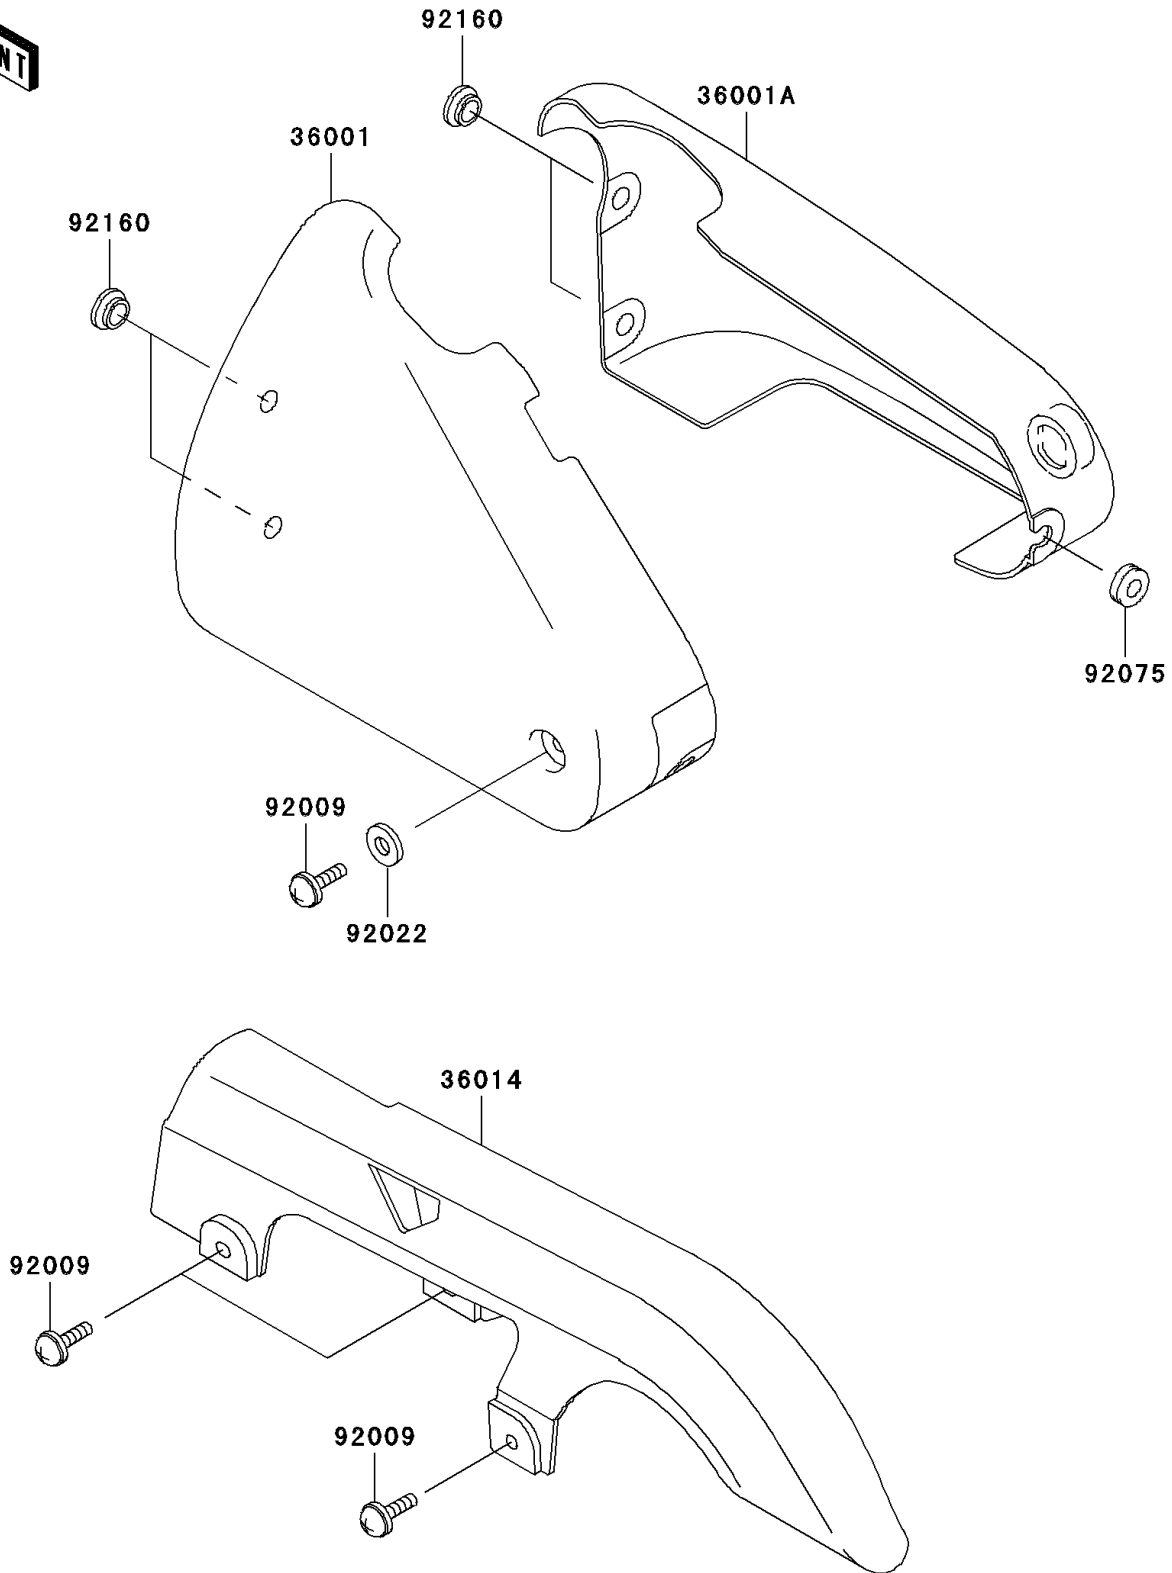

# 2004 Vulcan 500 LTD PARTS DIAGRAM

Side Covers/Chain Cover

F2610

## 2004 Vulcan 500 LTD PARTS LIST

### Side Covers/Chain Cover

ITEM NAME	PART NUMBER	QUANTITY
COVER-SIDE,LH,EBONY (Ref # 36001)	36001-1559-H8	1
COVER-SIDE,RH,EBONY (Ref # 36001A)	36001-1560-H8	1
CASE-CHAIN (Ref # 36014)	36014-1201	1
SCREW,6X14 (Ref # 92009)	92009-1662	4
WASHER,6.5X16X1 (Ref # 92022)	92022-1143	1
DAMPER (Ref # 92075)	92075-1629	1
DAMPER (Ref # 92160)	92160-1764	4